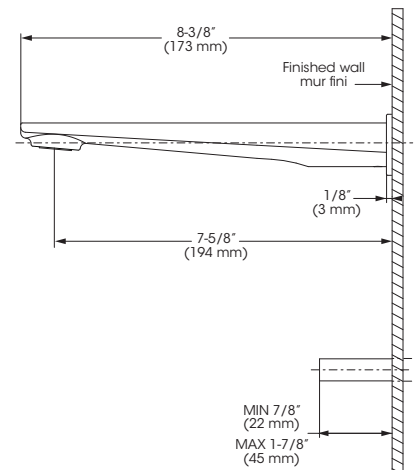

Spout without diverter

FINISH	Polished chrome
SPOUT DIMENSIONS	7-5/8"
COMPOSITION	Brass
CONNECTIONS	1/2" slip-on

Bec sans inverseur

FINI	Chrome poli
DIMENSIONS BEC	7-5/8 po
COMPOSITION	Laiton
CONNEXIONS	1/2 po slip-on

No	Description		Part Pièce
1	Aerator	Aérateur	FCAER3022
2	O-ring (15mm x 2.5mm)	Joint torique (15mm x 2.5mm)	FCORA1033
3	Spout screw	Vis du bec	FCSCR2002
4	Flange Screw	Vis de la bride	FCSCR1004

This product is covered by a limited lifetime warranty. Consult our website for complete details.