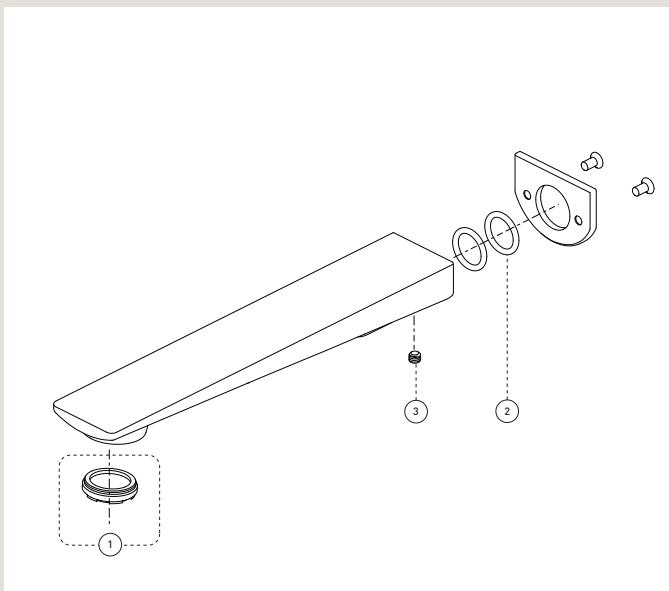

Spout without diverter

FINISH	Polished chrome
SPOUT DIMENSIONS	7-5/8"
COMPOSITION	Brass
CONNECTIONS	1/2" slip-on

Bec sans inverseur

FINI	Chrome poli
DIMENSIONS BEC	7-5/8 po
COMPOSITION	Laiton
CONNEXIONS	1/2 po slip-on

No	Description		Part Pièce
1	Aerator	Aérateur	FCAER3022
2	O-ring (15mm x 2.5mm)	Joint torique (15mm x 2.5mm)	FCORA1033
3	Spout screw	Vis du bec	FCSCR2002
4	Flange Screw	Vis de la bride	FCSCR1004

This product is covered by a limited lifetime warranty. Consult our website for complete details.