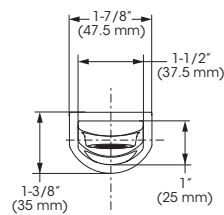

Spout without diverter

FINISH	Polished chrome
SPOUT DIMENSIONS	7-5/8"
COMPOSITION	Brass
CONNECTIONS	1/2" slip-on

Bec sans inverseur

FINI	Chrome poli
DIMENSIONS BEC	7-5/8 po
COMPOSITION	Laiton
CONNEXIONS	1/2 po slip-on

No	Description		Part Pièce
1	Aerator	Aérateur	FCAER3022
2	O-ring (15mm x 2.5mm)	Joint torique (15mm x 2.5mm)	FCORA1033
3	Spout screw	Vis du bec	FCSCR2002
4	Flange Screw	Vis de la bride	FCSCR1004

This product is covered by a limited lifetime warranty. Consult our website for complete details.