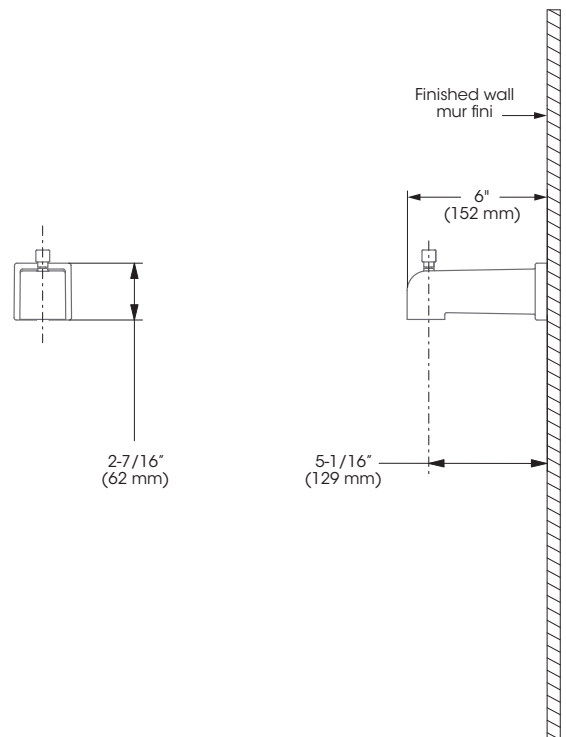

Style: ACCESS

Bathtub spout – Bec de bain

Spout with diverter

FINISH	Polished chrome
SPOUT DIMENSIONS	6"
COMPOSITION	Zinc
CONNECTIONS	Slip On

Bec avec inverseur

FINI	Chrome poli
DIMENSIONS BEC	6 po
COMPOSITION	Zinc
CONNEXIONS	Slip On

This product is covered by a limited lifetime warranty. Consult our website for complete details.

Bélanger follows cUPC certification standards for shower components.

Bélanger respecte les normes de certification cUPC pour ses composantes de douche.