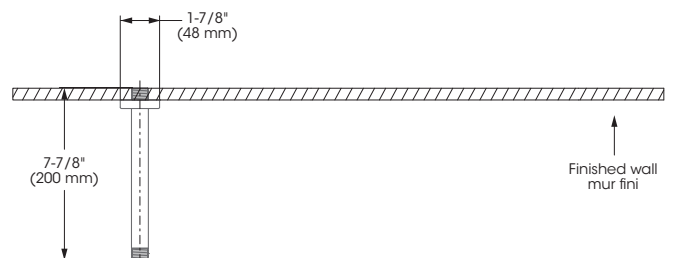

Style: **ACCESS**

Shower arm – Bras de douche

Straight shower arm

FINISH	Polished chrome
INSTALLATION	Ceiling-mount installation
SHOWER ARM DIMENSIONS	8"
FLANGE DIMENSIONS	1-7/8" x 1-7/8"
COMPOSITION	Brass
CONNECTIONS	1/2" NPT

Bras de douche droit

FINI	Chrome poli
INSTALLATION	Installation au plafond
DIMENSIONS BRAS DE DOUCHE	8 po
DIMENSIONS BRIDE	1-7/8 po x 1-7/8 po
COMPOSITION	Laiton
CONNEXIONS	1/2 po NPT

This product is covered by a limited lifetime warranty. Consult our website for complete details.