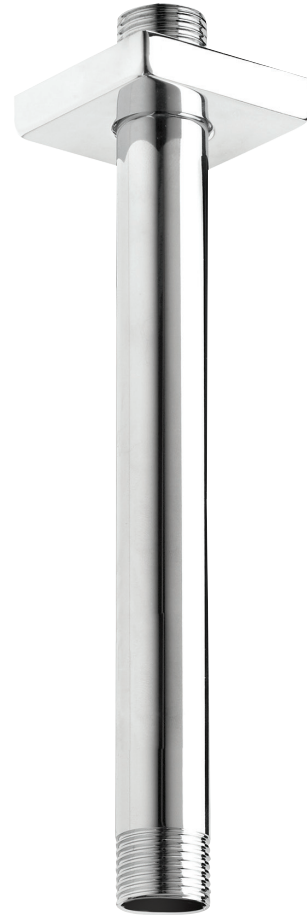

Style: **ACCESS**

Shower arm – Bras de douche

Straight shower arm

FINISH	Polished chrome
INSTALLATION	Ceiling-mount installation
SHOWER ARM DIMENSIONS	8"
FLANGE DIMENSIONS	1-7/8" x 1-7/8"
COMPOSITION	Brass
CONNECTIONS	1/2" NPT

Bras de douche droit

FINI	Chrome poli
INSTALLATION	Installation au plafond
DIMENSIONS BRAS DE DOUCHE	8 po
DIMENSIONS BRIDE	1-7/8 po x 1-7/8 po
COMPOSITION	Laiton
CONNEXIONS	1/2 po NPT

This product is covered by a limited lifetime warranty. Consult our website for complete details.