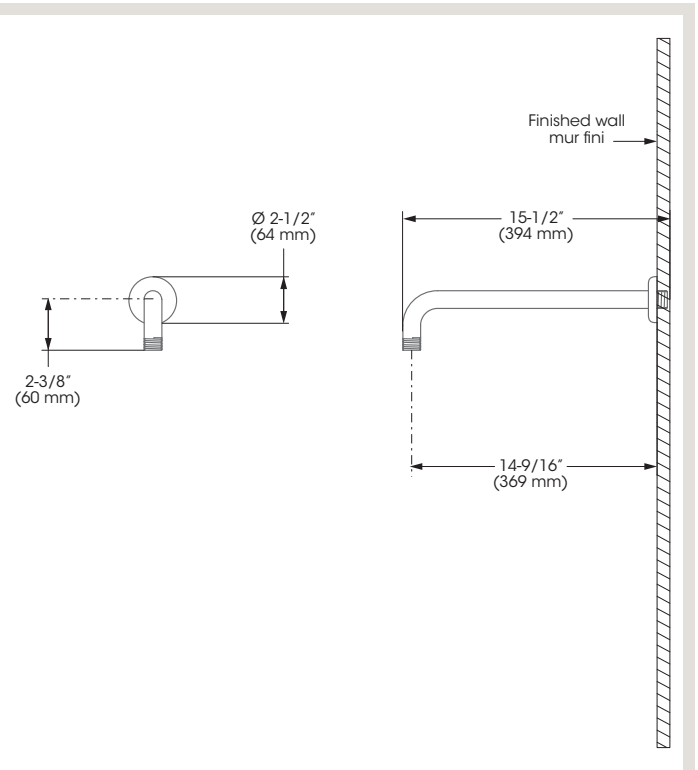

Style: **ACCESS**

Shower arm – Bras de douche

90° shower arm

FINISH	Polished chrome
INSTALLATION	Wall-mount installation
SHOWER ARM DIMENSIONS	15-1/2"
FLANGE DIMENSIONS	2-1/2" (diameter)
COMPOSITION	Brass
CONNECTIONS	1/2" NPT

Bras de douche à 90°

FINI	Chrome poli
INSTALLATION	Installation murale
DIMENSIONS BRAS DE DOUCHE	15-1/2 po
DIMENSIONS BRIDE	2-1/2 po (diamètre)
COMPOSITION	Laiton
CONNEXIONS	1/2 po NPT

SPECFCDEC0005_v141202

This product is covered by a limited lifetime warranty. Consult our website for complete details.

Bélangier follows cUPC certification standards for shower components.

Bélangier respecte les normes de certification cUPC pour ses composantes de douche.