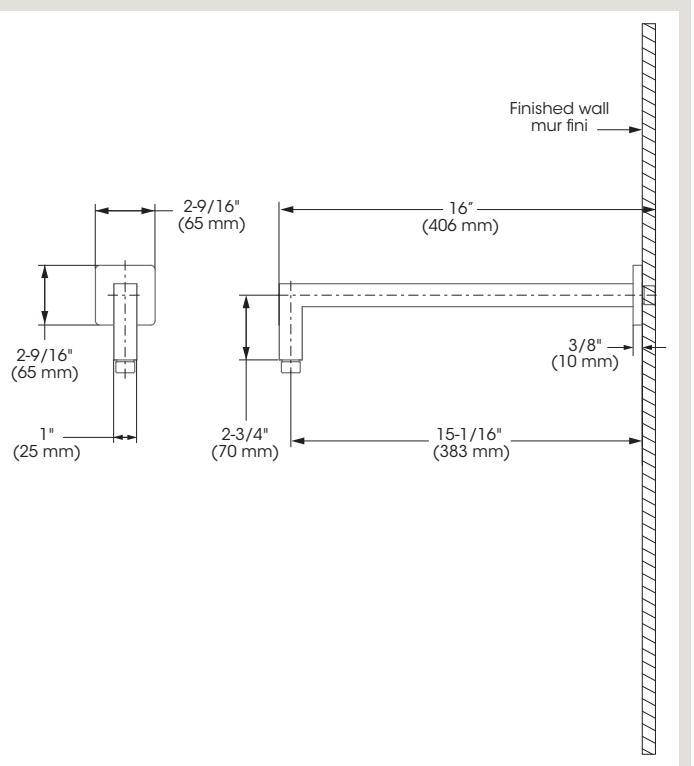

Style: **ACCESS**

Shower arm – Bras de douche

90° shower arm

FINISH	Polished chrome
INSTALLATION	Wall-mount installation
SHOWER ARM DIMENSIONS	16"
FLANGE DIMENSIONS	2-9/16" x 2-9/16"
COMPOSITION	Brass
CONNECTIONS	1/2" NPT

Bras de douche à 90°

FINI	Chrome poli
INSTALLATION	Installation murale
DIMENSIONS BRAS DE DOUCHE	16 po
DIMENSIONS BRIDE	2-9/16 po x 2-9/16 po
COMPOSITION	Laiton
CONNEXIONS	1/2 po NPT

SPECFCDEC0003_v141202

This product is covered by a limited lifetime warranty. Consult our website for complete details.

Bélanger follows cUPC certification standards for shower components.

Bélanger respecte les normes de certification cUPC pour ses composantes de douche.