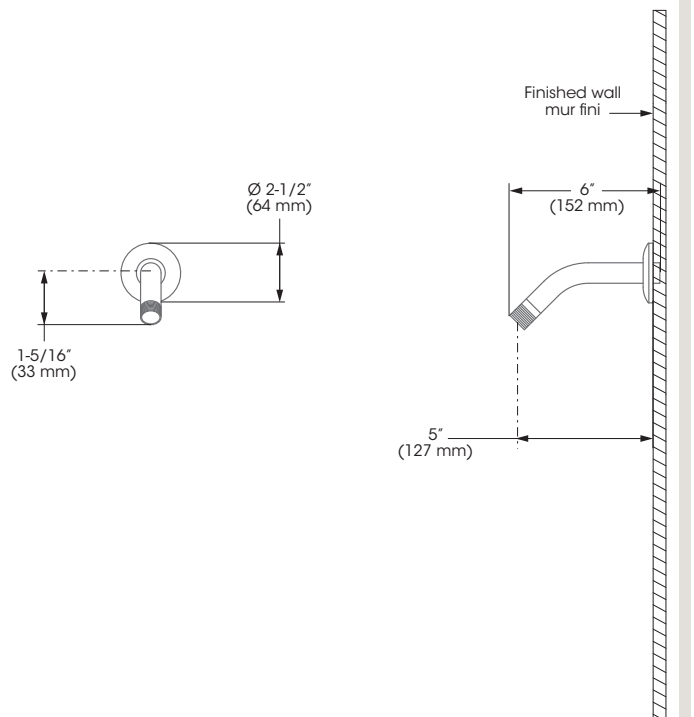

Style: **ACCESS**

Shower arm – Bras de douche

45° shower arm

FINISH	Polished chrome
INSTALLATION	Wall-mount installation
SHOWER ARM DIMENSIONS	6"
FLANGE DIMENSIONS	2-1/2" (diameter)
COMPOSITION	Brass
CONNECTIONS	1/2" NPT

Bras de douche à 45°

FINI	Chrome poli
INSTALLATION	Installation murale
DIMENSIONS BRAS DE DOUCHE	6 po
DIMENSIONS BRIDE	2-1/2 po (diamètre)
COMPOSITION	Laiton
CONNEXIONS	1/2 po NPT

SPECFCDEC0002_v1.60222

This product is covered by a limited lifetime warranty. Consult our website for complete details.

Bélangers follows cUPC certification standards for shower components.

Bélangers respecte les normes de certification cUPC pour ses composantes de douche.