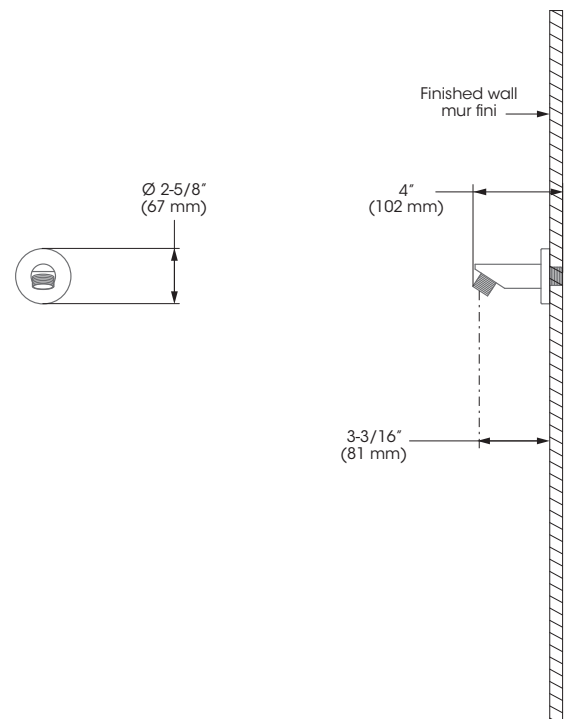

Style: **ACCESS**

Shower arm – Bras de douche

45° shower arm

FINISH	Polished chrome
INSTALLATION	Wall-mount installation
SHOWER ARM DIMENSIONS	4"
FLANGE DIMENSIONS	2-5/8" (diameter)
COMPOSITION	Brass
CONNECTIONS	1/2" NPT

Bras de douche à 45°

FINI	Chrome poli
INSTALLATION	Installation murale
DIMENSIONS BRAS DE DOUCHE	4 po
DIMENSIONS BRIDE	2-5/8 po (diamètre)
COMPOSITION	Laiton
CONNEXIONS	1/2 po NPT

SPECFCDEC0001_v141114

This product is covered by a limited lifetime warranty. Consult our website for complete details.

Bélangers follows cUPC certification standards for shower components.

Bélangers respecte les normes de certification cUPC pour ses composantes de douche.