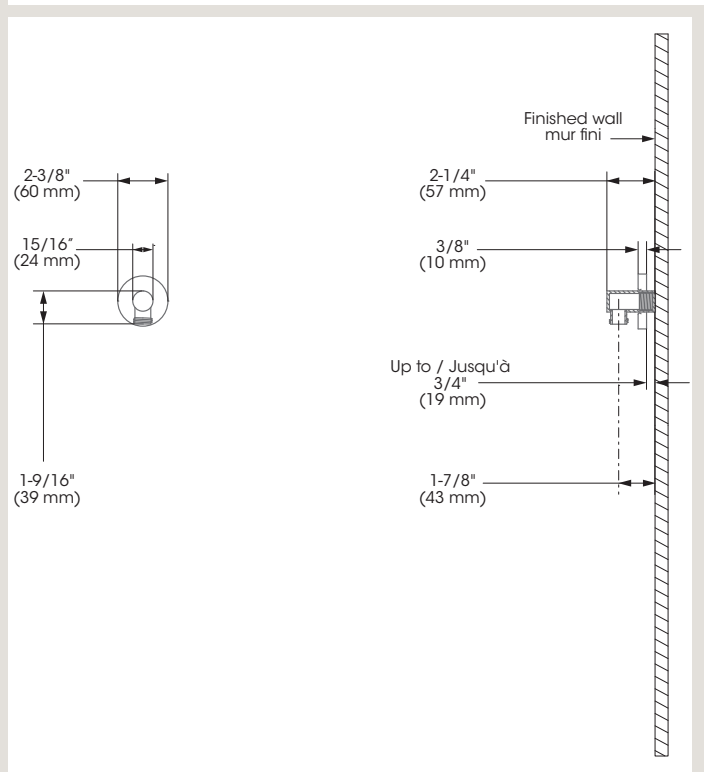

## Water supply elbow – Coude d'alimentation

<b>FINISH</b>	Polished chrome
<b>INSTALLATION</b>	3/4" adjustment
<b>FLANGE DIMENSIONS</b>	2-3/8" (diameter) x 3/8"
<b>COMPOSITION</b>	Brass
<b>CONNECTIONS</b>	1/2" NPT

<b>FINI</b>	Chrome poli
<b>INSTALLATION</b>	Ajustement de 3/4 po
<b>DIMENSIONS BRIDE</b>	2-3/8 po (diamètre) x 3/8 po
<b>COMPOSITION</b>	Laiton
<b>CONNEXIONS</b>	1/2 po NPT

This product is covered by a limited lifetime warranty. Consult our website for complete details.