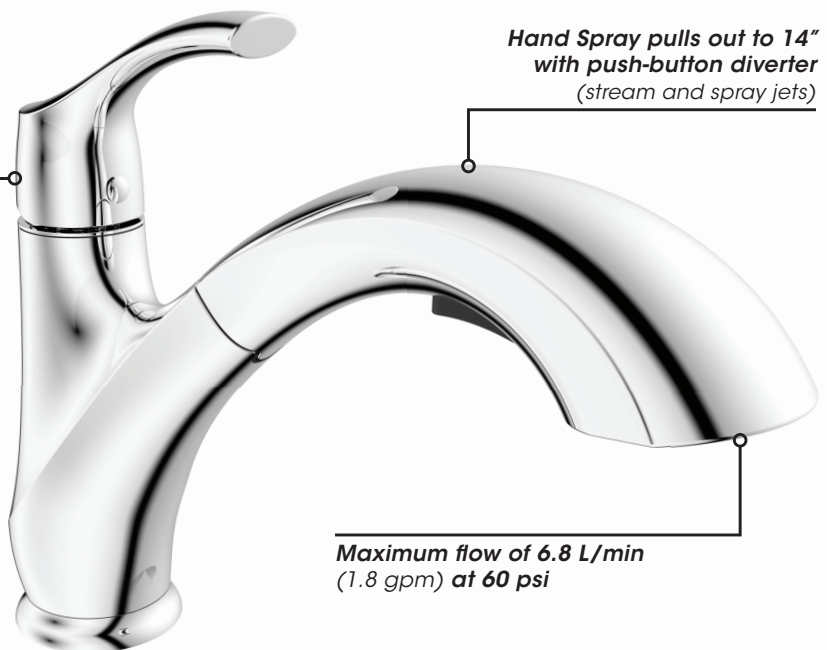

6177CP
UPC: 064492146745

Kitchen Sink Faucet
with Swivel Spout and Integrated Pull-Out Hand Spray

Metal exterior shell

Connexion
KliK
Connect

Durable (FC9M8) cartridge with reliable and resistant ceramic discs

Hand Spray pulls out to 14"
with push-button diverter
(stream and spray jets)

Maximum flow of 6.8 L/min
(1.8 gpm) at 60 psi

Single or 3-hole installation
(Cover Plate Included is ideal
for a 8" c/c installation)