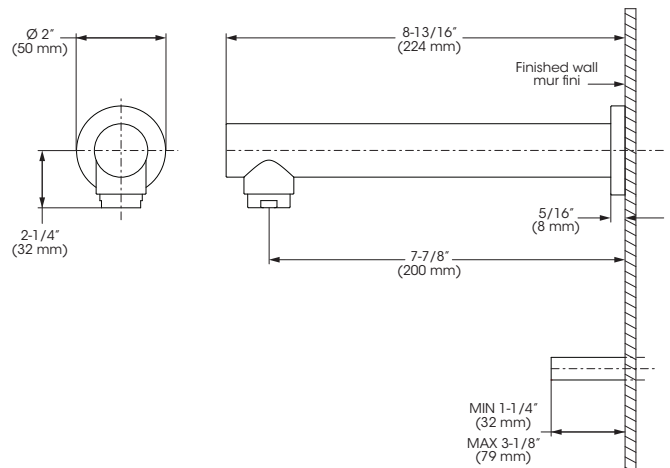

Spout without diverter

| | |
|-------------------------|--------------------------|
| FINISH | Matte black |
| SPOUT DIMENSIONS | 7-7/8" |
| COMPOSITION | Brass |
| CONNECTIONS | 1/2" copper pipe slip-on |

Bec sans inverseur

| | |
|-----------------------|-------------------------------|
| FINI | Noir mat |
| DIMENSIONS BEC | 7-7/8po |
| COMPOSITION | Laiton |
| CONNEXIONS | 1/2 po tuyau cuivre «slip-on» |

| No | Description | | Part Pièce |
|----|-----------------------|------------------------------|-------------|
| 1 | Aerator kit | Ensemble d'aérateur | FCAERA053MB |
| 2 | O-ring (15mm x 2.5mm) | Joint torique (15mm x 2.5mm) | FCORA1033 |
| 3 | Spout screw | Vis du bec | 923001 |