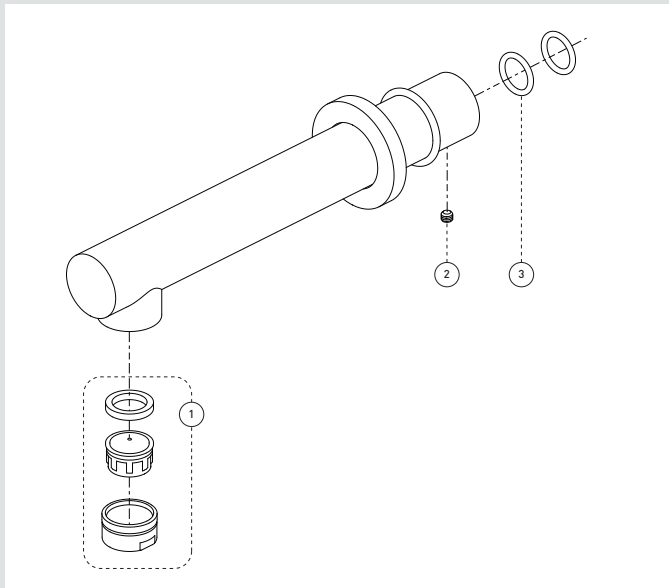

Spout without diverter

| | |
|-------------------------|--------------------------|
| FINISH | Matte black |
| SPOUT DIMENSIONS | 7-7/8" |
| COMPOSITION | Brass |
| CONNECTIONS | 1/2" copper pipe slip-on |

Bec sans inverseur

| | |
|-----------------------|-------------------------------|
| FINI | Noir mat |
| DIMENSIONS BEC | 7-7/8po |
| COMPOSITION | Laiton |
| CONNEXIONS | 1/2 po tuyau cuivre «slip-on» |

| No | Description | | Part Pièce |
|----|-----------------------|------------------------------|-------------|
| 1 | Aerator kit | Ensemble d'aérateur | FCAERA053MB |
| 2 | O-ring (15mm x 2.5mm) | Joint torique (15mm x 2.5mm) | FCORA1033 |
| 3 | Spout screw | Vis du bec | 923001 |