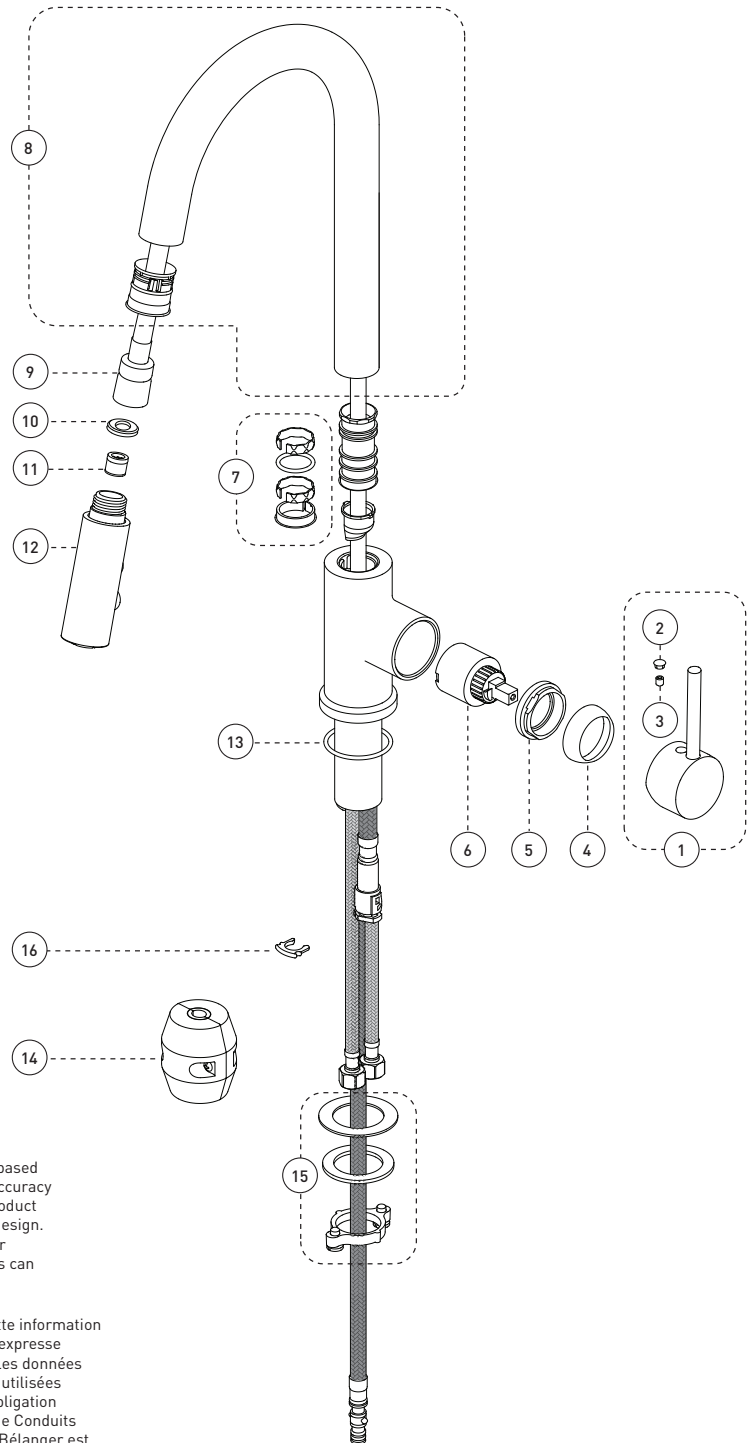

Kitchen Sink Faucet with Pull-Out Spout
Robinet pour évier de cuisine avec bec amovible

Features

- Single hole installation
- Integrated check valve
- KliK Connection
- Forward rotation of lever handle
- Optional cover plate (FCKTS3036MB sold separately)
- Swivel pull-out spout with push-button diverter (stream and spray jets) and 59" braided nylon flexible hose
- Maximum flow of 6.8 L/min (1.8 gpm) at 60 psi (**ecologia**)
- Metal exterior shell
- Brass waterways
- Low-lead (less than 0.25%)
- 3/8" (9/16-24 UNEF) connections with flexible nylon braided connectors

Cartouche

- Céramique (FC9M6)

Fini

- Noir mat

Kitchen Sink Faucet with Pull-Out Spout
Robinet pour évier de cuisine avec bec amovible

No	Description		Part Pièce
1	Handle kit	Ensemble de poignée	FCKTS2109MB
2	Index	Index	FCHDL4016MB
3	Allen screw	Vis Allen	923001
4	Trim cap	Garniture d'écrou	FCDEC7040MB
5	Retainer nut	Écrou	FCNUTC007
6	Ceramic cartridge	Cartouche céramique	FC9M6
7	Spout retainer kit	Ensemble de retenue du bec	FCKTS9030
8	Spout kit	Ensemble de bec	FCKTS1014MB
9	Flexible hose	Tuyau flexible en nylon	FCHOS1021MB
10	Rubber washer (18,8 mm x 9,5 mm x 2,6 mm)	Rondelle de caoutchouc (18,8 mm x 9,5 mm x 2,6 mm)	FCWAA1022
11	Flow restricting check valve	Soupape anti-retour / restricteur de débit	N / A
12	Hand spray	Douchette	FCSPS5006MB
13	O-ring (2.62 x 40.94)	Joint torique (2.62 x 40.94)	FCORA1023
14	Weight	Poids	FCOTH9025
15	Anchor kit	Ensemble d'ancrage	FCKTS4011
16	Retainer clip	Anneau de retenue	FCOTH2002