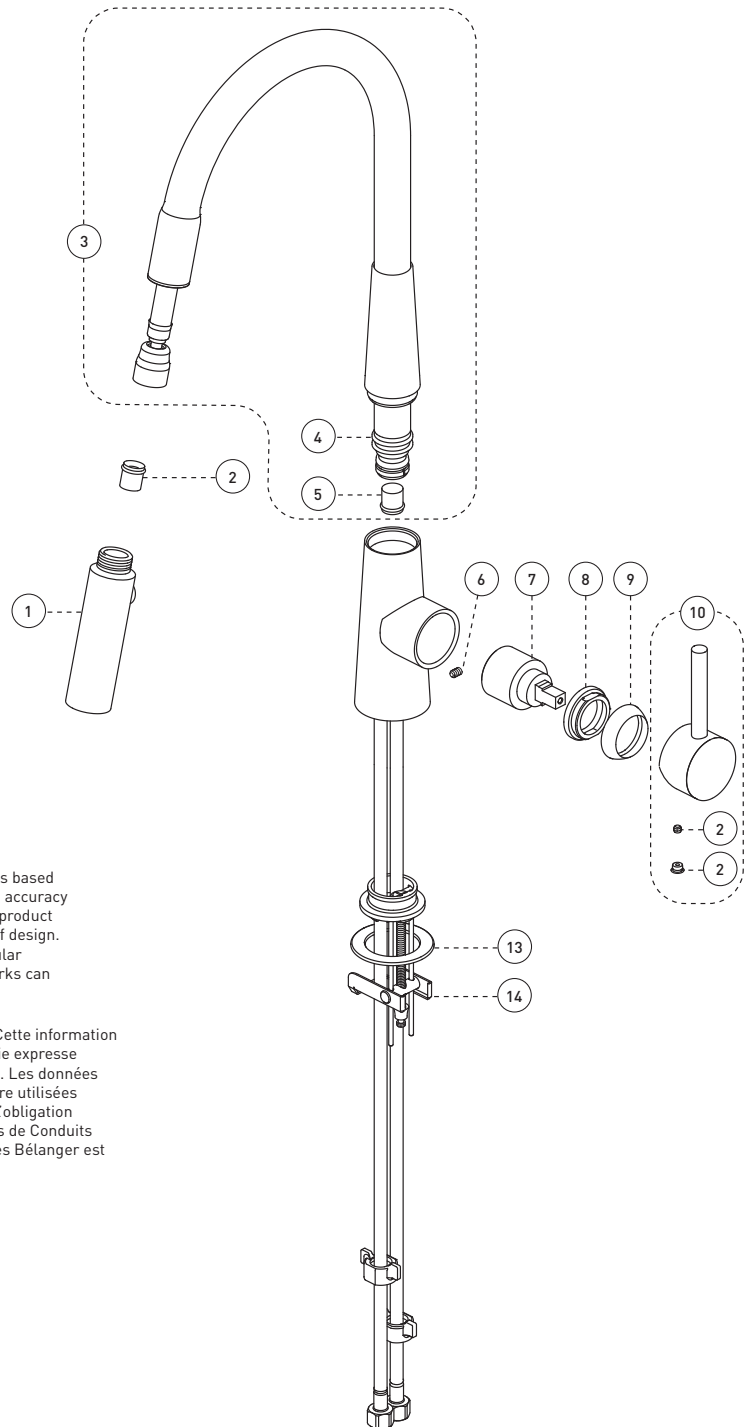

Kitchen Sink Faucet with Pull-Out Spout
Robinet pour évier de cuisine avec bec amovible

Features

- Single hole installation
- **Top mounting installation mechanism (XpressINSTALL™)**
- Integrated check valve
- Forward rotation of lever handle
- Optional cover plate (FCKTS3059SS sold separately)
- Swivel pull-down spout with push-button diverter (stream and spray jets)
- **Weighless self-retracting mechanism (Zero-Weight™)**
- **Automatic self retracting handspray when handle is set to closed (AutoRETRAC™)**
- Maximum flow of 6.8 L/min (1.8 gpm) at 60 psi (**ecologia**)
- Solid stainless steel body
- Low-lead (less than 0.25%)
- 3/8" (9/16-24 UNEF) connections with flexible nylon braided connectors

No	Description		Part Pièce
1	Hand spray	Douchette	FCSP55034SS
2	Check valve Ø15	Soupape anti-retour Ø15	FCVAL2003
3	Spout kit	Ensemble de bec	FCKTS1026SS
4	O-ring	Joint torique	FCORA1046
5	Check valve Ø14	Soupape anti-retour Ø14	FCVAL2005
6	Spout screw (M5 x 8mm)	Vis du bec (M5 x 8mm)	FCSCR2007
7	Ceramic cartridge (35 mm)	Cartouche céramique (35 mm)	FC9M6
8	Retainer nut	Écrou de retenue	FCNUTC019
9	Trim Cap	Garniture d'écrou	FCDEC7110SS
10	Handle kit	Ensemble de poignée	FCKTS2149SS
11	Allen Screw	Vis Allen	923001
12	Index	Index	FCHDL40412
13	Washers	Rondelles	FCKTS7004
14	Anchoring	Ancrage	N/A