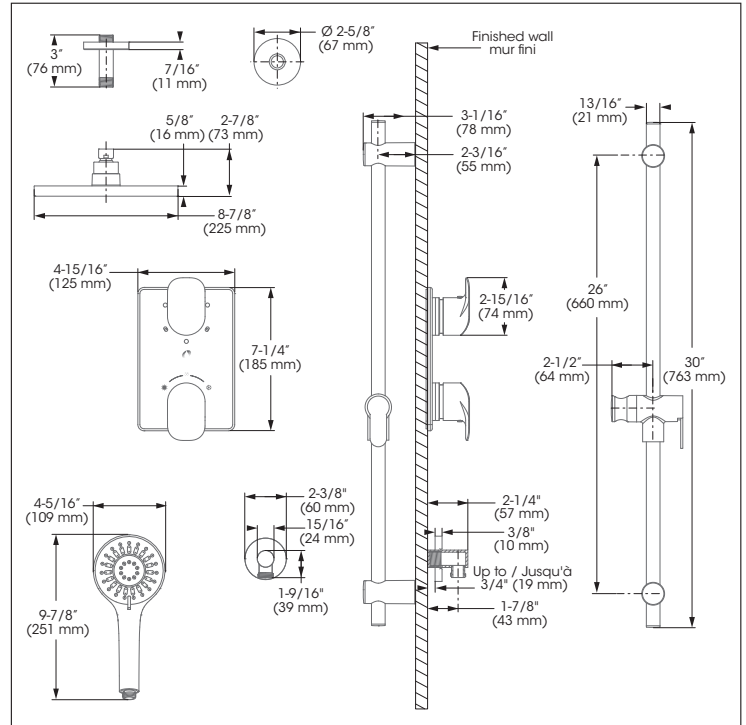

Kit : Shower Faucet - Trim for Thermostatic 3-way diverter valve
Kit : Robinet pour douche - Garniture pour valve thermostatique, déviateur 3 voies

Replacement parts are available on order through customer service: 1 800 361-5960

Les pièces de remplacement sont disponibles sur commande par le biais du service à la clientèle : 1 800 361-5960

This product is covered by a limited lifetime warranty. Consult our website for complete details.

Ce produit est couvert par une garantie à vie limitée. Consultez notre site internet pour tous les détails.

belangerH2O.com

SPECKIT-KAR163TS3TCP_v200825

©2020 Tubular Industries of Canada ULC ("Belanger"). All Rights Reserved. This information is based on data believed to be reliable but Belanger makes no warranties, express or implied, as to its accuracy and assumes no liability arising out of its use. The data listed falls within the normal range of product properties but should not be used to establish specification limits or used alone as the basis of design. Belanger's liability to purchasers is expressly limited to the terms and conditions of sale. Tubular Industries of Canada ULC is part of the Oatey family of companies. A list of Belanger trademarks can be found on Oatey.com.

©2020 Industries de Conduits Tubulaires du Canada Ltée ("Bélanger"). Tous droits réservés. Cette information est fondée sur des données considérées comme fiables, mais Bélanger n'offre aucune garantie expresse ou implicite quant à son exactitude et décline toute responsabilité découlant de son utilisation. Les données énumérées entrent dans la plage normale des propriétés du produit, mais ne devraient pas être utilisées afin d'établir des limites de spécification ou utilisées comme unique directive de conception. L'obligation de Bélanger envers les acheteurs est expressément limitée aux modalités de vente. Tubular Industries of Canada ULC fait partie de la famille d'entreprises d'Oatey. Une liste des marques Bélanger est disponible sur le site web Oatey.com.