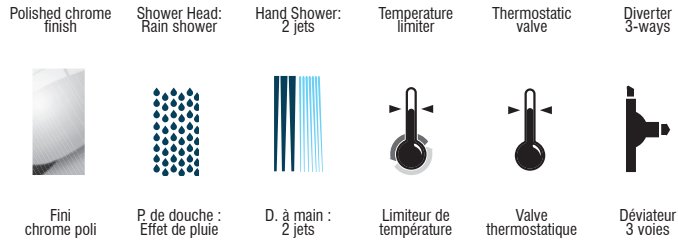

Kit : Shower Faucet - Trim for Thermostatic 3-way diverter valve
 Kit : Robinet pour douche - Garniture pour valve thermostatique, déviateur 3 voies

IN SHORT // EN BREF

Features

- Trim compatible with 98TSR3 and 98TSR3PEX rough-ins
- Adjustable temperature limiting device
- 38°C temperature indicator on trim plate
- Temperature adjustable between 34° to 43°C
- 6 positions (OFF, A, A-B, B, B-C, C) indicator on the cover plate
- Automatic flow shut off when cold water supply is interrupted
- Separate flow and temperature control handles
- **Sliding Bars:**
 - Drilling required installation
 - 30" overall assembled sliding bar kit
- **Hand Showers:**
 - Type of jets: spray
 - Type of jets: steam
 - Easy-to-clean soft nozzles
 - 69" chromed metal flexible hose
 - Maximum flow of 6.8 L/min (1.8 gpm) at 80 psi (**ecologia**)
- **Shower Head:**
 - Swivel
 - Oversized
 - Type of jets: rain shower
 - Easy-to-clean soft nozzles
 - Maximum flow of 6.8 L/min (1.8 gpm) at 80 psi (**ecologia**)
- **Shower Arm:**
 - 3" shower arm
- Solid brass wall supply elbow with adjustable flange