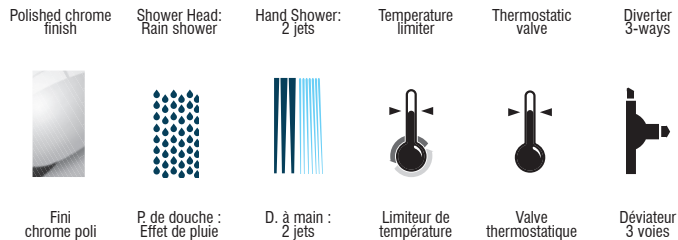

Kit : Shower Faucet - Trim for Thermostatic 3-way diverter valve
 Kit : Robinet pour douche - Garniture pour valve thermostatique, déviateur 3 voies

IN SHORT // EN BREF

Features

- Trim compatible with 98TSR3 and 98TSR3PEX rough-ins
- Adjustable temperature limiting device
- 38°C temperature indicator on trim plate
- Temperature adjustable between 34° to 43°C
- 6 positions (OFF, A, A-B, B, B-C, C) indicator on the cover plate
- Automatic flow shut off when cold water supply is interrupted
- Separate flow and temperature control handles
- **Sliding Bars:**
 - Drilling required installation
 - 31 3/16" overall assembled sliding bar kit
- **Hand Showers:**
 - Type of jets: spray
 - Type of jets: steam
 - Easy-to-clean soft nozzles
 - 69" chromed metal flexible hose
 - Maximum flow of 6.8 L/min (1.8 gpm) at 80 psi (**ecologia**)
- **Shower Head:**
 - Swivel
 - Oversized
 - Type of jets: rain shower
 - Easy-to-clean soft nozzles
 - Maximum flow of 6.8 L/min (1.8 gpm) at 80 psi (**ecologia**)
- **Shower Arm:**
 - 3" shower arm
- Solid brass wall supply elbow with adjustable flange