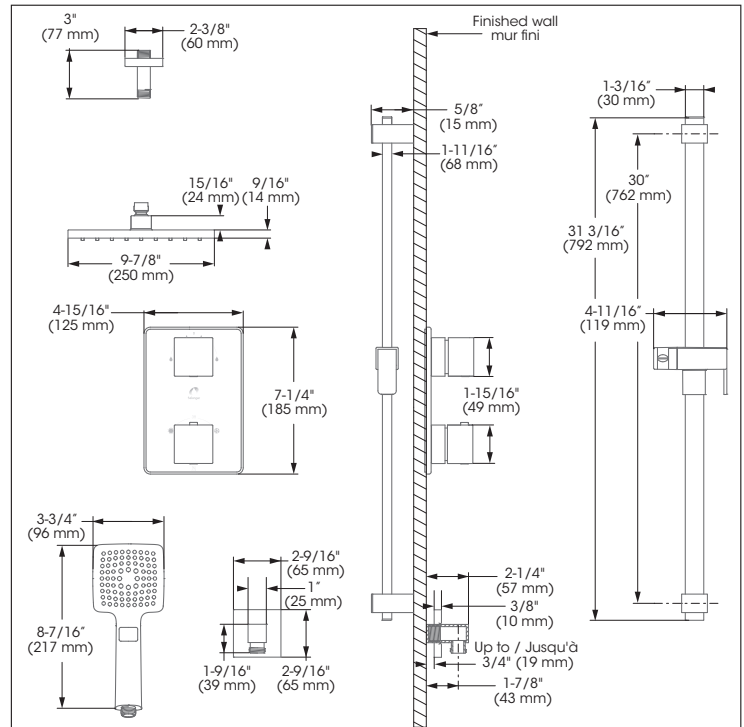

Kit : Shower Faucet - Trim for Thermostatic 3-way diverter valve
Kit : Robinet pour douche - Garniture pour valve thermostatique, déviateur 3 voies

Replacement parts are available on order through customer service: 1 800 361-5960

Les pièces de remplacement sont disponibles sur commande par le biais du service à la clientèle : 1 800 361-5960

This product is covered by a limited lifetime warranty. Consult our website for complete details.

Ce produit est couvert par une garantie à vie limitée. Consultez notre site internet pour tous les détails.

belangerH2O.com

SPECKIT-AXO163TS3TCP_v201028

©2020 Tubular Industries of Canada ULC ("Belanger"). All Rights Reserved. This information is based on data believed to be reliable but Belanger makes no warranties, express or implied, as to its accuracy and assumes no liability arising out of its use. The data listed falls within the normal range of product properties but should not be used to establish specification limits or used alone as the basis of design. Belanger's liability to purchasers is expressly limited to the terms and conditions of sale. Tubular Industries of Canada ULC is part of the Oatey family of companies. A list of Belanger trademarks can be found on Oatey.com.

©2020 Industries de Conduits Tubulaires du Canada Ltée ("Bélanger"). Tous droits réservés. Cette information est fondée sur des données considérées comme fiables, mais Bélanger n'offre aucune garantie expresse ou implicite quant à son exactitude et décline toute responsabilité découlant de son utilisation. Les données énumérées entrent dans la plage normale des propriétés du produit, mais ne devraient pas être utilisées afin d'établir des limites de spécification ou utilisées comme unique directive de conception. L'obligation de Bélanger envers les acheteurs est expressément limitée aux modalités de vente. Tubular Industries of Canada ULC fait partie de la famille d'entreprises d'Oatey. Une liste des marques Bélanger est disponible sur le site web Oatey.com.