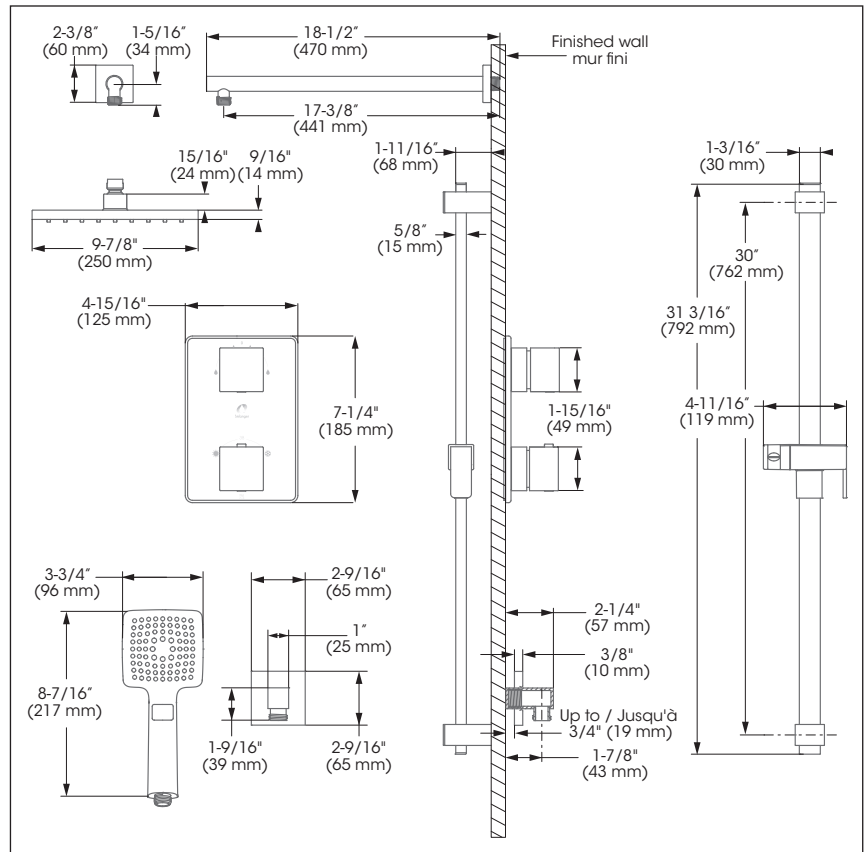

**Kit: Shower Faucet - Trim for Thermostatic 2-way diverter valve**  
**Kit : Robinet pour douche - Garniture pour valve thermostatique, déviateur 2 voies**

Replacement parts are available on order through customer service: 1 800 361-5960

### Features

- Trim compatible with 98TSR2 and 98TSR2PEX rough-ins
- 38°C temperature indicator on trim plate
- Temperature adjustable from 34° to 38°C by handle and from 39° to 43°C by pressing security button
- Separate flow/diverter and temperature control handles
- Optional ADA lever (FCKTS2076 sold separately)
- **Sliding Bar:**
  - Drilling required installation
  - 31 3/16" overall assembled sliding bar kit
- **Hand Shower:**
  - Type of jets: spray
  - Type of jets: massage
  - Easy-to-clean soft nozzles
  - 69" chromed metal flexible hose
  - Maximum flow of 6.8 L/min (1.8 gpm) at 80 psi (**ecologia**)
- **Shower Head:**
  - Swivel
  - Oversized
  - Type of jets: rain shower
  - Easy-to-clean soft nozzles
  - Maximum flow of 6.8 L/min (1.8 gpm) at 80 psi (**ecologia**)
- **Shower Arm:**
  - 18" shower arm
- Adjustable angle hand shower holder
- Solid brass wall supply elbow with adjustable flange