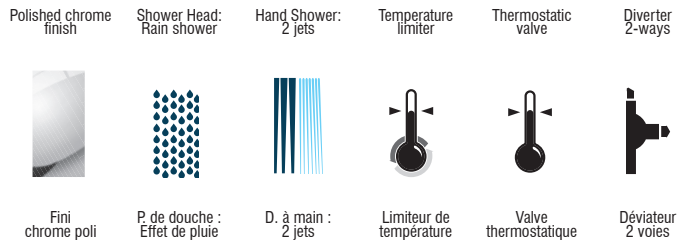

Kit: Shower Faucet - Trim for Thermostatic 2-way diverter valve  
 Kit : Robinet pour douche - Garniture pour valve thermostatique, déviateur 2 voies

### Features

- Trim compatible with 98TSR2 and 98TSR2PEX rough-ins
- 38°C temperature indicator on trim plate
- Temperature adjustable from 34° to 38°C by handle and from 39° to 43°C by pressing security button
- Separate flow/diverter and temperature control handles
- Optional ADA lever (FCKTS2076 sold separately)
- **Sliding Bar:**
  - Drilling required installation
  - 31 3/16" overall assembled sliding bar kit
- **Hand Shower:**
  - Type of jets: spray
  - Type of jets: massage
  - Easy-to-clean soft nozzles
  - 69" chromed metal flexible hose
  - Maximum flow of 6.8 L/min (1.8 gpm) at 80 psi (**ecologia**)
- **Shower Head:**
  - Swivel
  - Oversized
  - Type of jets: rain shower
  - Easy-to-clean soft nozzles
  - Maximum flow of 6.8 L/min (1.8 gpm) at 80 psi (**ecologia**)
- **Shower Arm:**
  - 18" shower arm
- Adjustable angle hand shower holder
- Solid brass wall supply elbow with adjustable flange