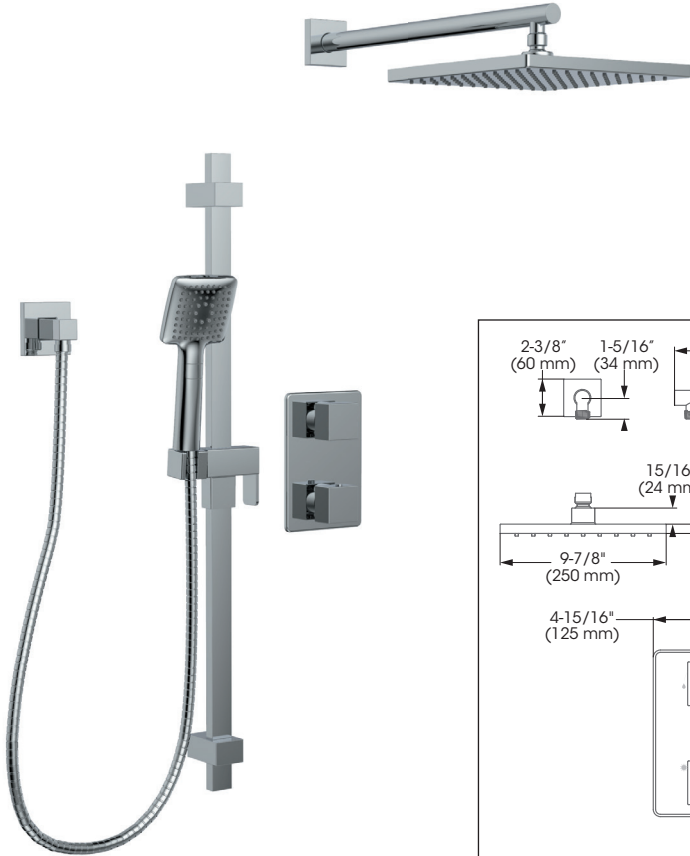

**Kit: Shower Faucet - Trim for Thermostatic 2-way diverter valve**  
**Kit : Robinet pour douche - Garniture pour valve thermostatique, déviateur 2 voies**

Replacement parts are available on order through customer service: 1 800 361-5960

Kit: Shower Faucet - Trim for Thermostatic 2-way diverter valve  
 Kit : Robinet pour douche - Garniture pour valve thermostatique, déviateur 2 voies

### Features

- Trim compatible with 98TSR2 and 98TSR2PEX rough-ins
- 38°C temperature indicator on trim plate
- Temperature adjustable from 34° to 38°C by handle and from 39° to 43°C by pressing security button
- Separate flow/diverter and temperature control handles
- Optional ADA lever (FCKTS2076 sold separately)
- **Sliding Bar:**
  - Drilling required installation
  - 31 3/16" overall assembled sliding bar kit
- **Hand Shower:**
  - Type of jets: spray
  - Type of jets: massage
  - Easy-to-clean soft nozzles
  - 69" chromed metal flexible hose
  - Maximum flow of 6.8 L/min (1.8 gpm) at 80 psi (**ecologia**)
- **Shower Head:**
  - Swivel
  - Oversized
  - Type of jets: rain shower
  - Easy-to-clean soft nozzles
  - Maximum flow of 6.8 L/min (1.8 gpm) at 80 psi (**ecologia**)
- **Shower Arm:**
  - 18" shower arm
- Adjustable angle hand shower holder
- Solid brass wall supply elbow with adjustable flange