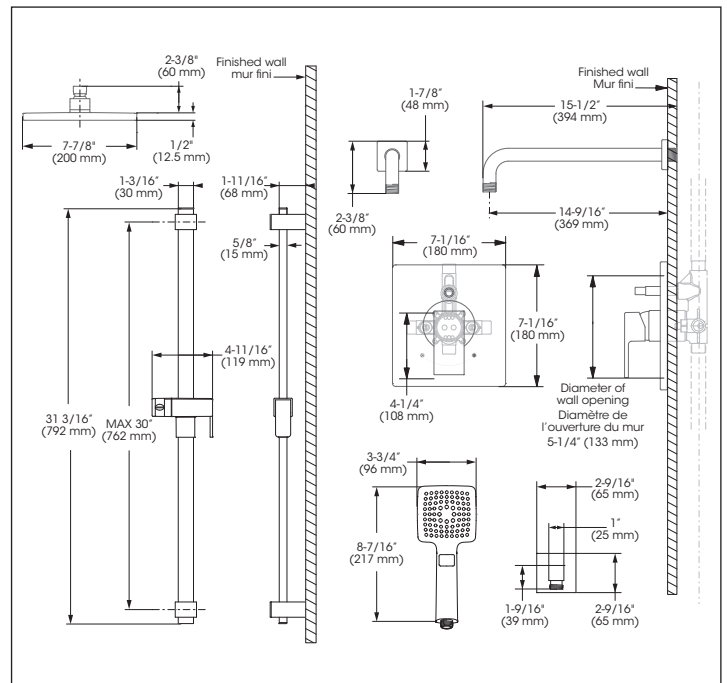

KIT: Shower Faucet - Trim for pressure balanced valve with volume control
KIT : Robinet pour douche - Garniture pour valve à pression équilibrée, avec contrôle de volume

Replacement parts are available on order through customer service: 1 800 361-5960

IN SHORT // EN BREF

Features

- Trim compatible with 98VSR2 rough-ins Series
- Flow control
- Pressure balance built into the cartridge
- Adjustable temperature limiting device
- Face plate with diverter button
- Sliding Bar:
 - Drilling required installation
 - 31 3/16" overall assembled sliding bar kit
- Hand Shower:
 - Push button diverters
 - type of jets: Spray
 - type of jets: Massage
 - Easy-to-clean soft nozzles
 - 69" matte black PVC hose
 - Maximum flow of 6.8 L/min (1.8 gpm) at 80 psi (**ecologia**)
- Shower Head:
 - Swivel
 - Oversized
 - type of jets: Rain shower
 - Easy-to-clean soft nozzles
 - Maximum flow of 6.8 L/min (1.8 gpm) at 80 psi (**ecologia**)
- Shower Arm:
 - 15 1/2" shower arm
- Adjustable angle hand shower holder
- Solid brass wall supply elbow with adjustable flange