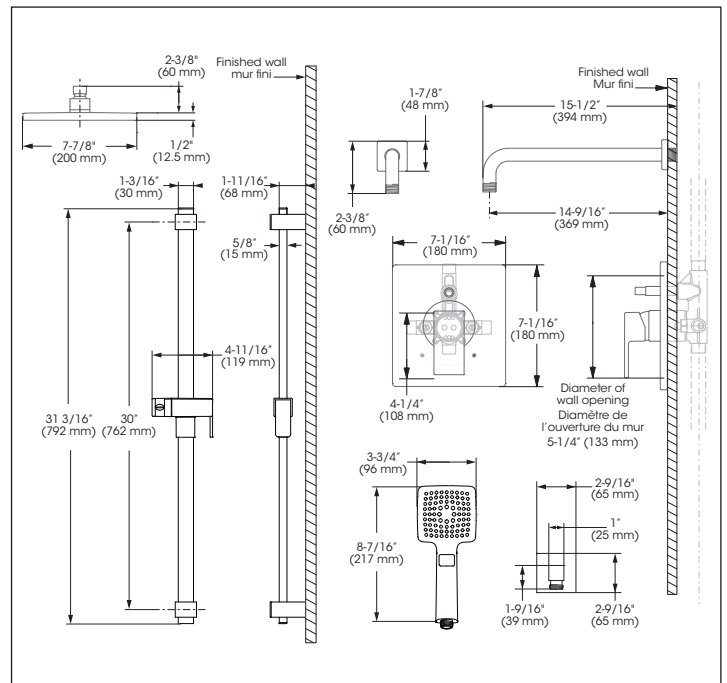

**KIT: Shower Faucet - Trim for pressure balanced valve with volume control**  
**KIT : Robinet pour douche - Garniture pour valve à pression équilibrée, avec contrôle de volume**

Replacement parts are available on order through customer service: 1 800 361-5960

KIT: Shower Faucet - Trim for pressure balanced valve with volume control  
KIT : Robinet pour douche - Garniture pour valve à pression équilibrée, avec contrôle de volume

### Features

- Trim compatible with 98VSR2 rough-ins Series
- Flow control
- Pressure balance built into the cartridge
- Adjustable temperature limiting device
- Face plate with diverter button
- **Sliding Bar:**
  - Drilling required installation
  - 30" overall assembled sliding bar kit
- **Hand Shower:**
  - Push button diverters
  - type of jets: Spray
  - type of jets: Massage
  - Easy-to-clean soft nozzles
  - 69" chromed metal flexible hose
  - Maximum flow of 6.8 L/min (1.8 gpm) at 80 psi **(ECOLOGIQ)**
- **Shower Head:**
  - Swivel
  - Oversized
  - type of jets: Rain shower
  - Easy-to-clean soft nozzles
  - Maximum flow of 6.8 L/min (1.8 gpm) at 80 psi **(ECOLOGIQ)**
- **Shower Arm:**
  - 15 1/2" shower arm
- Adjustable angle hand shower holder
- Solid brass wall supply elbow with adjustable flange