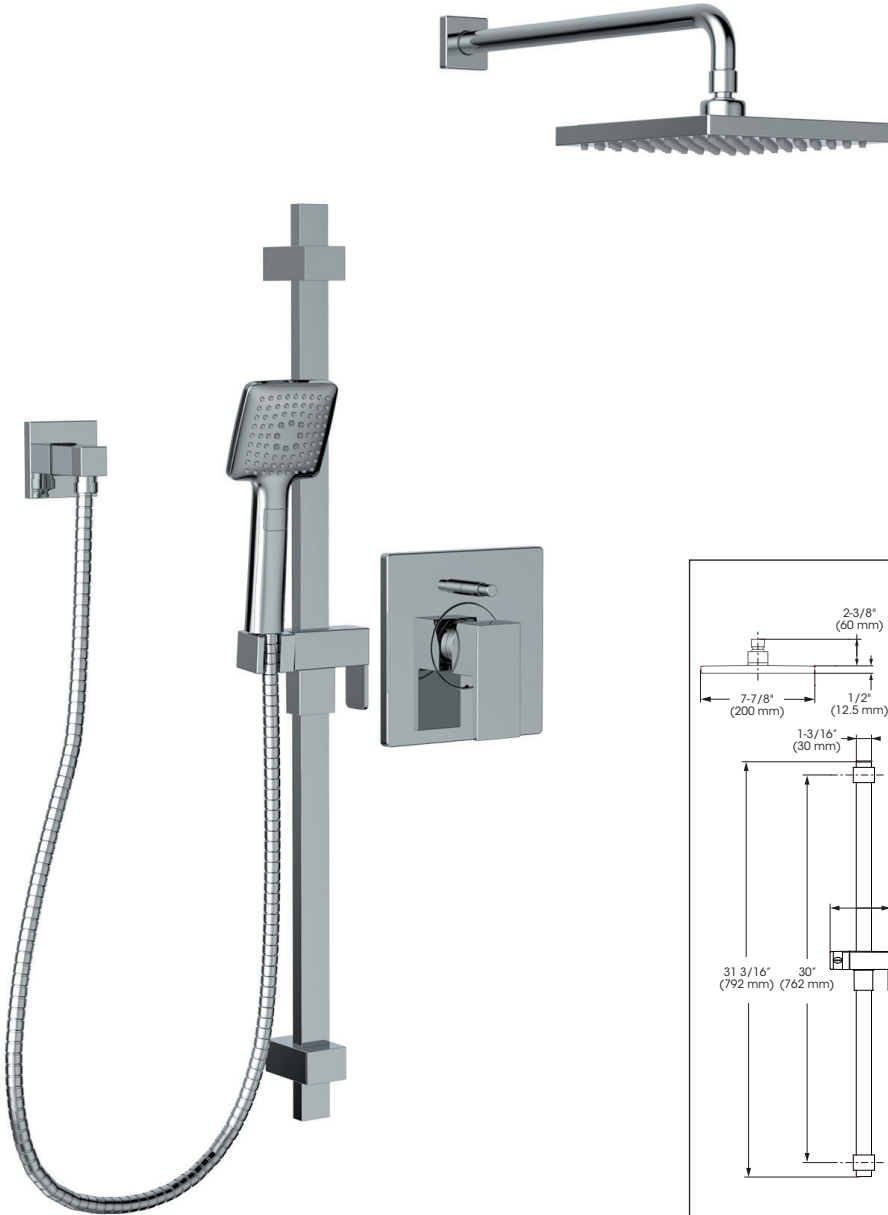

**KIT: Shower Faucet - Trim for pressure balanced valve with volume control**  
**KIT : Robinet pour douche - Garniture pour valve à pression équilibrée, avec contrôle de volume**

Replacement parts are available on order through customer service: 1 800 361-5960

KIT: Shower Faucet - Trim for pressure balanced valve with volume control  
KIT : Robinet pour douche - Garniture pour valve à pression équilibrée, avec contrôle de volume

### Features

- Trim compatible with 98VSR2 rough-ins Series
- Flow control
- Pressure balance built into the cartridge
- Adjustable temperature limiting device
- Face plate with diverter button
- **Sliding Bar:**
  - Drilling required installation
  - 30" overall assembled sliding bar kit
- **Hand Shower:**
  - Push button diverters
  - type of jets: Spray
  - type of jets: Massage
  - Easy-to-clean soft nozzles
  - 69" chromed metal flexible hose
  - Maximum flow of 6.8 L/min (1.8 gpm) at 80 psi **(ECOLOGIQ)**
- **Shower Head:**
  - Swivel
  - Oversized
  - type of jets: Rain shower
  - Easy-to-clean soft nozzles
  - Maximum flow of 6.8 L/min (1.8 gpm) at 80 psi **(ECOLOGIQ)**
- **Shower Arm:**
  - 15 1/2" shower arm
- Adjustable angle hand shower holder
- Solid brass wall supply elbow with adjustable flange