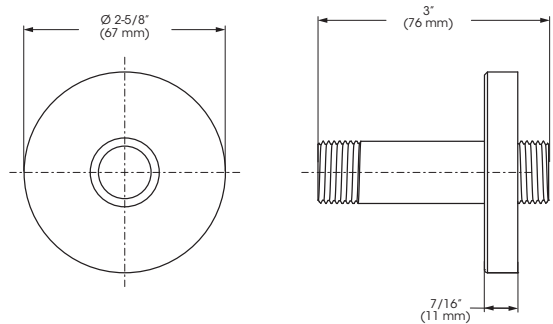

Shower arm – Bras de douche

FINISH	Polished chrome
INSTALLATION	Ceiling mount installation
SHOWER ARM DIMENSIONS	3" (diameter)
FLANGE DIMENSIONS	2-5/8"
COMPOSITION	Stainless steel
CONNECTIONS	1/2" NPT
CONNEXIONS	1/2 po NPT

FINI	Chrome poli
INSTALLATION	Installation au plafond
DIMENSIONS BRAS DE DOUCHE	3 po
DIMENSIONS BRIDE	2-5/8 po (diamètre)
COMPOSITION	Acier inoxydable
CONNEXIONS	1/2 po NPT

This product is covered by a limited lifetime warranty. The matte black finish is covered by a 5 year warranty. For complete details visit: belanger-upt.com