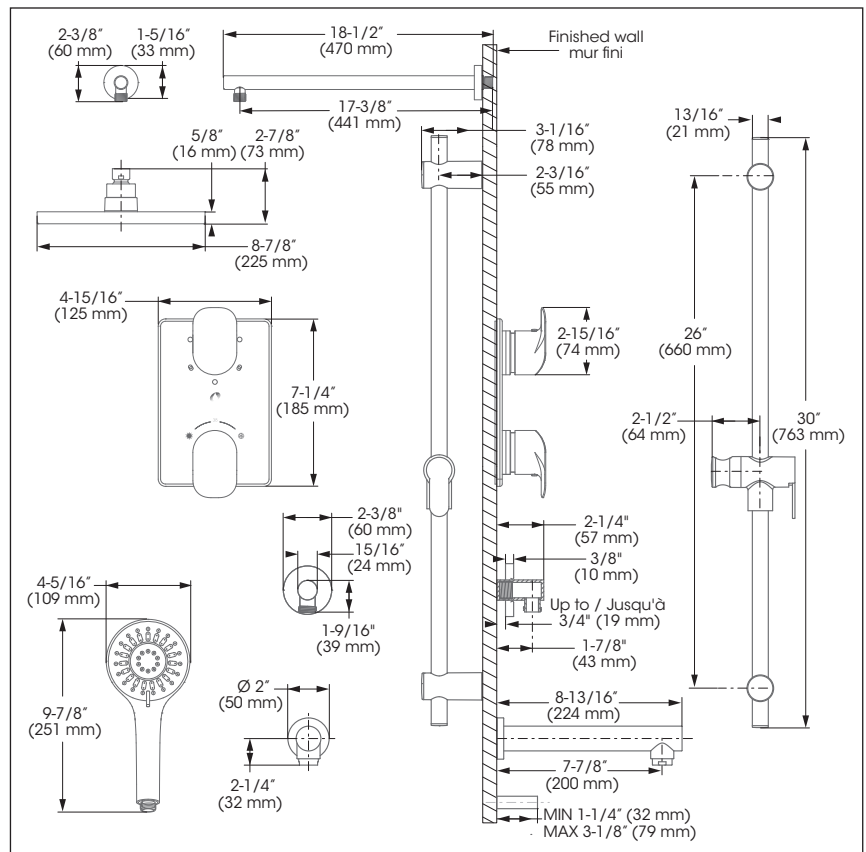

Kit: Shower Faucet - Trim for Thermostatic 3-way diverter valve  
Kit : Robinet pour douche - Garniture pour valve thermostatique, déviateur 3 voies

Replacement parts are available on order through customer service: 1 800 361-5960

### Features

- Trim compatible with 98TSR3 and 98TSR3PEX rough-ins
- Adjustable temperature limiting device
- 38°C temperature indicator on trim plate
- Temperature adjustable between 34° to 43°C
- 6 positions (OFF, A, A-B, B, B-C, C) indicator on the cover plate
- Automatic flow shut off when cold water supply is interrupted
- Separate flow and temperature control handles
- **Sliding Bar:**
  - Drilling required installation
  - 30" overall assembled sliding bar kit
- **Hand Shower:**
  - Type of jets: spray
  - Type of jets: steam
  - Easy-to-clean soft nozzles
  - 69" matte black PVC hose
  - Maximum flow of 6.8 L/min (1.8 gpm) at 80 psi (**ecologia**)
- **Shower Head:**
  - Swivel
  - Oversized
  - Type of jets: rain shower
  - Easy-to-clean soft nozzles
  - Maximum flow of 6.8 L/min (1.8 gpm) at 80 psi (**ecologia**)
- **Shower Arm:**
  - 18" shower arm
- Solid brass wall supply elbow with adjustable flange
- **Bathtub spout:**
  - Slip-on bathtub spout