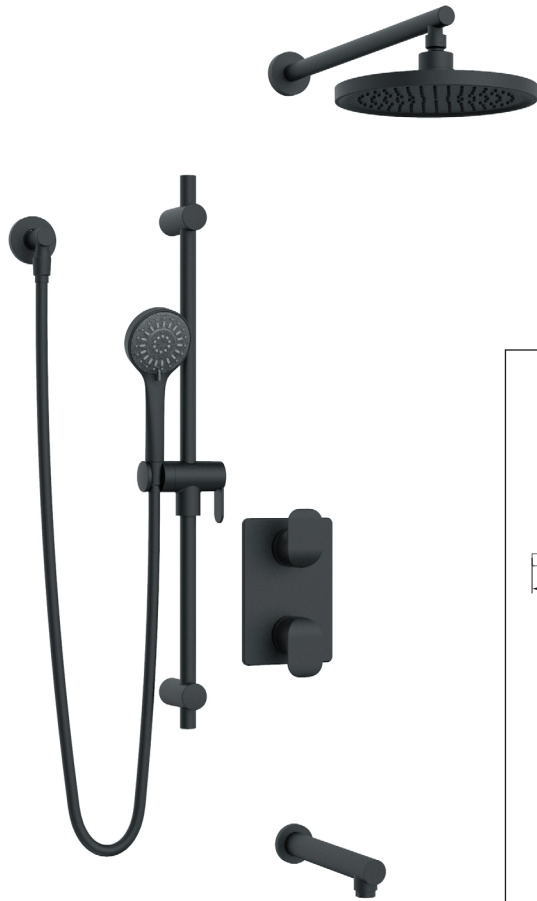

Kit: Shower Faucet - Trim for Thermostatic 3-way diverter valve  
Kit : Robinet pour douche - Garniture pour valve thermostatique, déviateur 3 voies

Replacement parts are available on order through customer service: 1 800 361-5960

Kit : Shower Faucet - Trim for Thermostatic 3-way diverter valve  
 Kit : Robinet pour douche - Garniture pour valve thermostatique, déviateur 3 voies

### Features

- Trim compatible with 98TSR3 and 98TSR3PEX rough-ins
- Adjustable temperature limiting device
- 38°C temperature indicator on trim plate
- Temperature adjustable between 34° to 43°C
- 6 positions (OFF, A, A-B, B, B-C, C) indicator on the cover plate
- Automatic flow shut off when cold water supply is interrupted
- Separate flow and temperature control handles
- **Sliding Bar:**
  - Drilling required installation
  - 30" overall assembled sliding bar kit
- **Hand Shower:**
  - Type of jets: spray
  - Type of jets: steam
  - Easy-to-clean soft nozzles
  - 69" matte black PVC hose
  - Maximum flow of 6.8 L/min (1.8 gpm) at 80 psi (**ecologia**)
- **Shower Head:**
  - Swivel
  - Oversized
  - Type of jets: rain shower
  - Easy-to-clean soft nozzles
  - Maximum flow of 6.8 L/min (1.8 gpm) at 80 psi (**ecologia**)
- **Shower Arm:**
  - 18" shower arm
- Solid brass wall supply elbow with adjustable flange
- **Bathtub spout:**
  - Slip-on bathtub spout