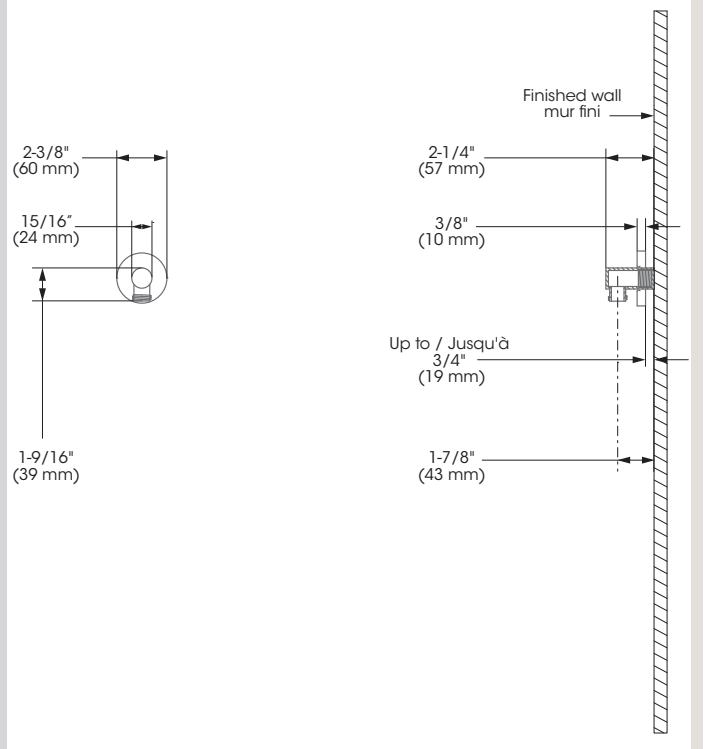

Water supply elbow – Coude d'alimentation

FINISH	Matte black
INSTALLATION	3/4" adjustment
FLANGE DIMENSIONS	2-3/8" (diameter) x 3/8"
COMPOSITION	Brass
CONNECTIONS	1/2" NPT

FINI	Noir mat
INSTALLATION	Ajustement de 3/4 po
DIMENSIONS BRIDE	2-3/8 po (diamètre) x 3/8 po
COMPOSITION	Laiton
CONNEXIONS	1/2 po NPT