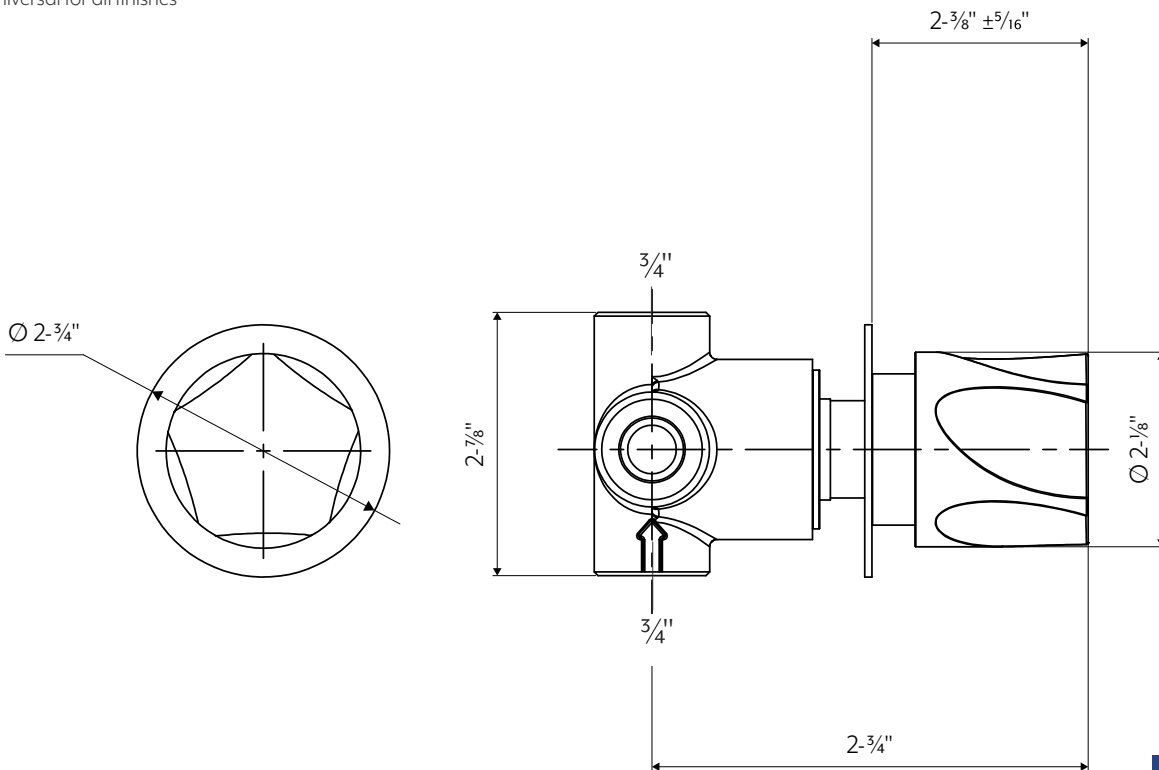

PENTA PE704

Stainless Steel 3-way Diverter with Volume Control

| | |
|-------------|--------------------------------------|
| PE704-SSM | Stainless Steel Matte |
| PE704-SSP | Stainless Steel Polished |
| PE704-SSMB | Stainless Steel Matte Black PVD |
| PE704-SSMG | Stainless Steel Matte Gold PVD |
| PE704-SSMRG | Stainless Steel Matte Rose Gold PVD* |
| PE704-SSMT | Stainless Steel Matte Titanium PVD* |

- Three way built-in diverter with volume control
- 3/4" NPT inlets and outlets
- Marine Grade 316L machined stainless steel construction
- Maximum flow rate of 8.7 GPM for each outlet is reached at 45 PSI
- IAPMO (cUPC) listed
- Fully recyclable
- 100% lead free
- Areas of application: Indoor & outdoor

COMPATIBLE WITH (not supplied)

- SV9KPM.288 1-3/8" Valves extension kit

REQUIRED (not supplied)

- SV9INC-276-US Rough-in unit produced from Brass; universal for all finishes

* Available by special order only.
Please allow 14-16 weeks lead-time.