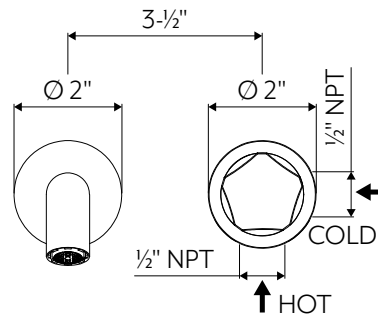

PENTA PE294T

Two-hole Stainless Steel Wall-mount Basin Faucet

PE294T-SSM	Stainless Steel Matte
PE294T-SSP	Stainless Steel Polished
PE294T-SSMB	Stainless Steel Matte Black PVD
PE294T-SSMGL	Stainless Steel Matte Gilded PVD
PE294T-SSMBR	Stainless Steel Matte Bronze PVD*
PE294T-SSMT	Stainless Steel Matte Titanium PVD*

- Wall-mount stainless steel basin faucet with mixer either on the left or right.
- Marine Grade 316L machined stainless steel construction
- Elegantly curved spout with concealed aerator paired with a 1-1/2" diameter, perfectly proportioned mixer
- The optional rectangular plate can be ordered separately see **INDEX** (code changes depending the finish)
- Concealed Aerator
- Flow rate is 1.2 GPM at 60 PSI
- Fully recyclable
- 100% lead free
- Areas of application: Indoor & outdoor

OPTIONAL PLATE (not supplied)

- The optional rectangular plate can be ordered separately. See **INDEX** for finish order codes and prices.

COMPATIBLE WITH (not supplied)

- SV9KPI-357-US 3/8" extension kit
- AC990 Stainless Steel Universal Push Drain

REQUIRED (not supplied)

1. X69-1082-US Marine Grade Stainless Steel rough for mixer on right, universal for all finishes
2. or
3. X69-1082-US-L Marine Grade Stainless Steel rough for mixer on left, universal for all finishes