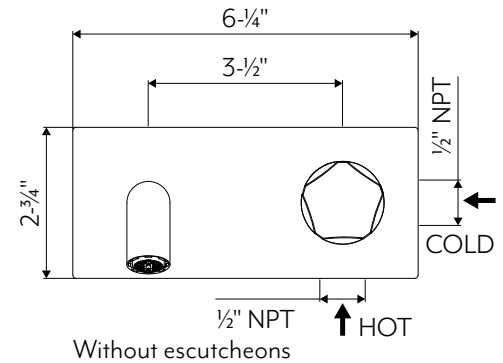

Without escutcheons