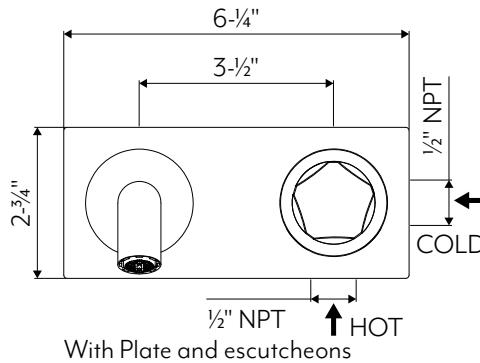

Without Plate

With Plate and escutcheons