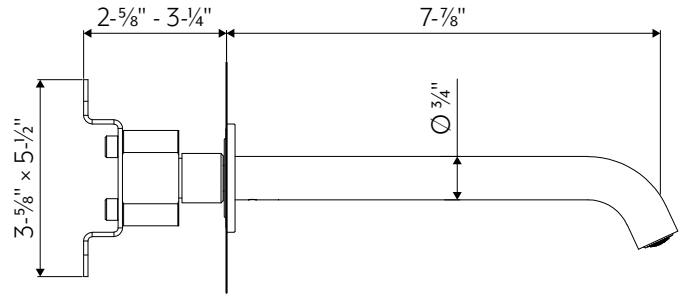

PENTA PE294T

Two-hole Stainless Steel Wall-mount Basin Faucet

PE294T-SSM	Stainless Steel Matte
PE294T-SSP	Stainless Steel Polished
PE294T-SSMB	Stainless Steel Matte Black PVD
PE294T-SSMGL	Stainless Steel Matte Gilded PVD
PE294T-SSMBR	Stainless Steel Matte Bronze PVD*
PE294T-SSMT	Stainless Steel Matte Titanium PVD*

- Wall-mount stainless steel basin faucet with mixer either on the left or right.
- Marine Grade 316L machined stainless steel construction
- Elegantly curved spout with concealed aerator paired with a 1-1/2" diameter, perfectly proportioned mixer
- The optional rectangular plate can be ordered separately see **INDEX** (code changes depending the finish)
- Concealed Aerator
- Flow rate is 1.2 GPM at 60 PSI
- Fully recyclable
- 100% lead free
- Areas of application: Indoor & outdoor

OPTIONAL PLATE (not supplied)

- The optional rectangular plate can be ordered separately. See **INDEX** for finish order codes and prices.

COMPATIBLE WITH (not supplied)

- SV9KPI-357-US 3/8" extension kit
- AC990 Stainless Steel Universal Push Drain

REQUIRED (not supplied)

1. X69-1082-US Marine Grade Stainless Steel rough for mixer on right, universal for all finishes
2. or
3. X69-1082-US-L Marine Grade Stainless Steel rough for mixer on left, universal for all finishes