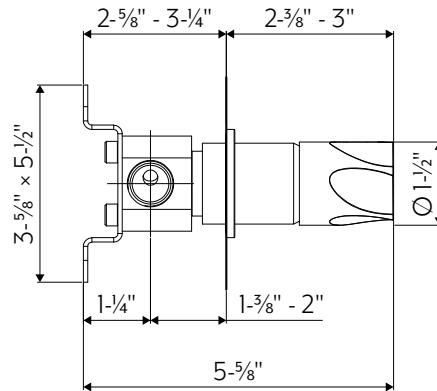

PENTA PE294T

Two-hole Stainless Steel Wall-mount Basin Faucet

PE294T-SSM	Stainless Steel Matte
PE294T-SSP	Stainless Steel Polished
PE294T-SSMB	Stainless Steel Matte Black PVD
PE294T-SSMGL	Stainless Steel Matte Gilded PVD
PE294T-SSMBR	Stainless Steel Matte Bronze PVD*
PE294T-SSMT	Stainless Steel Matte Titanium PVD*

- Wall-mount stainless steel basin faucet with mixer either on the left or right.
- Marine Grade 316L machined stainless steel construction
- Elegantly curved spout with concealed aerator paired with a 1-1/2" diameter, perfectly proportioned mixer
- The optional rectangular plate can be ordered separately see **INDEX** (code changes depending the finish)
- Concealed Aerator
- Flow rate is 1.2 GPM at 60 PSI
- Fully recyclable
- 100% lead free
- Areas of application: Indoor & outdoor

OPTIONAL PLATE (not supplied)

- The optional rectangular plate can be ordered separately. See **INDEX** for finish order codes and prices.

COMPATIBLE WITH (not supplied)

- SV9KPI-357-US 3/8" extension kit
- AC990 Stainless Steel Universal Push Drain

REQUIRED (not supplied)

1. X69-1082-US Marine Grade Stainless Steel rough for mixer on right, universal for all finishes
2. or
3. X69-1082-US-L Marine Grade Stainless Steel rough for mixer on left, universal for all finishes