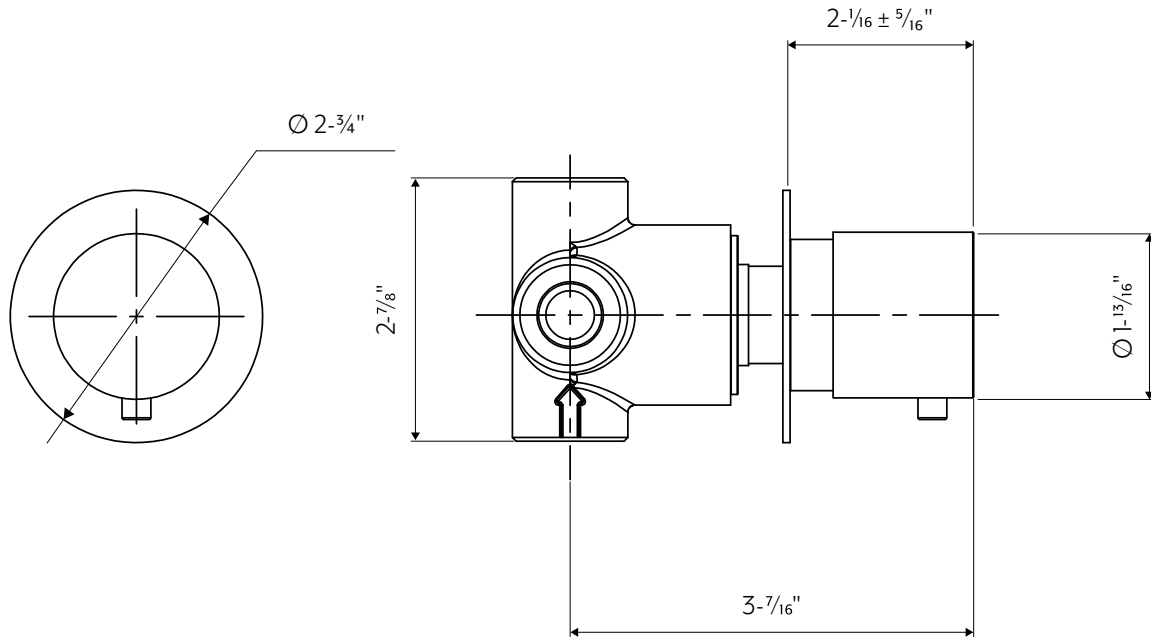

REQUIRED (not supplied)

- SV9INC-276-US Rough-in unit produced from Brass; universal for all finishes

* Available by special order only.
Please allow 14-16 weeks lead-time.

393 Fortune Blvd, Milford, MA 01757 USA
1.844.992.8371

fortebrands.com

Exclusively distributed in North America by Forte Brands.