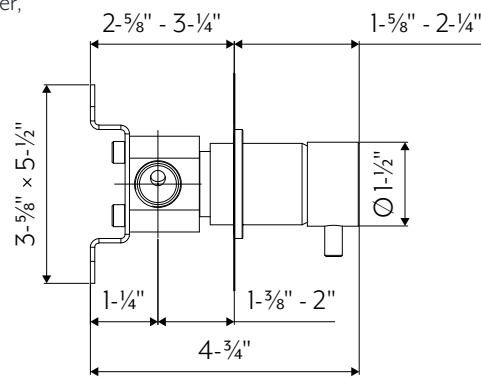

MINIMAL MB294T

Two-hole Stainless Steel Wall-mount Basin Faucet

MB294T-SSM	Stainless Steel Matte
MB294T-SSP	Stainless Steel Polished
MB294T-SSMB	Stainless Steel Matte Black PVD
MB294T-SSMGL	Stainless Steel Matte Gilded PVD
MB294T-SSMBR	Stainless Steel Matte Bronze PVD*
MB294T-SSMT	Stainless Steel Matte Titanium PVD*

- Wall-mount stainless steel basin faucet with mixer either on the left or right.
- Marine Grade 316L machined stainless steel construction
- Elegantly curved spout with concealed aerator paired with a 1-1/2" diameter, perfectly proportioned mixer
- The optional rectangular plate can be ordered separately see **INDEX** (code changes depending the finish)
- Concealed Aerator
- Flow rate is 1.2 GPM at 60 PSI
- IAPMO (cUPC) listed
- ADA compliant
- CalGreen compliant
- Fully recyclable
- 100% lead free
- Areas of application: Indoor & outdoor

OPTIONAL PLATE (not supplied)

- The optional rectangular plate can be ordered separately. See **INDEX** for finish order codes and prices.

COMPATIBLE WITH (not supplied)

- SV9KPI-357-US 5/8" extension kit
- AC990 Stainless Steel Universal Push Drain

REQUIRED (not supplied)

1. X69-1082-US Marine Grade Stainless Steel rough for mixer on right, universal for all finishes
2. or
3. X69-1082-US-L Marine Grade Stainless Steel rough for mixer on left, universal for all finishes