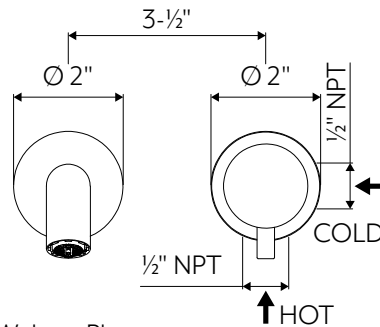

MINIMAL MB294T

Two-hole Stainless Steel Wall-mount Basin Faucet

MB294T-SSM	Stainless Steel Matte
MB294T-SSP	Stainless Steel Polished
MB294T-SSMB	Stainless Steel Matte Black PVD
MB294T-SSMGL	Stainless Steel Matte Gilded PVD
MB294T-SSMBR	Stainless Steel Matte Bronze PVD*
MB294T-SSMT	Stainless Steel Matte Titanium PVD*

- Wall-mount stainless steel basin faucet with mixer either on the left or right.
- Marine Grade 316L machined stainless steel construction
- Elegantly curved spout with concealed aerator paired with a 1-1/2" diameter, perfectly proportioned mixer
- The optional rectangular plate can be ordered separately see **INDEX** (code changes depending the finish)
- Concealed Aerator
- Flow rate is 1.2 GPM at 60 PSI
- IAPMO (cUPC) listed
- ADA compliant
- CalGreen compliant
- Fully recyclable
- 100% lead free
- Areas of application: Indoor & outdoor

OPTIONAL PLATE (not supplied)

- The optional rectangular plate can be ordered separately. See **INDEX** for finish order codes and prices.

COMPATIBLE WITH (not supplied)

- SV9KPI-357-US 5/8" extension kit
- AC990 Stainless Steel Universal Push Drain

REQUIRED (not supplied)

1. X69-1082-US Marine Grade Stainless Steel rough for mixer on right, universal for all finishes
2. or
3. X69-1082-US-L Marine Grade Stainless Steel rough for mixer on left, universal for all finishes