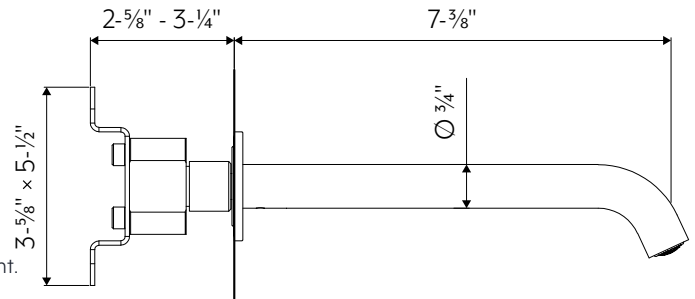

MINIMAL MB294T

Two-hole Stainless Steel Wall-mount Basin Faucet

MB294T-SSM	Stainless Steel Matte
MB294T-SSP	Stainless Steel Polished
MB294T-SSMB	Stainless Steel Matte Black PVD
MB294T-SSMGL	Stainless Steel Matte Gilded PVD
MB294T-SSMBR	Stainless Steel Matte Bronze PVD*
MB294T-SSMT	Stainless Steel Matte Titanium PVD*

- Wall-mount stainless steel basin faucet with mixer either on the left or right.
- Marine Grade 316L machined stainless steel construction
- Elegantly curved spout with concealed aerator paired with a 1-1/2" diameter, perfectly proportioned mixer
- The optional rectangular plate can be ordered separately see **INDEX** (code changes depending the finish)
- Concealed Aerator
- Flow rate is 1.2 GPM at 60 PSI
- IAPMO (cUPC) listed
- ADA compliant
- CalGreen compliant
- Fully recyclable
- 100% lead free
- Areas of application: Indoor & outdoor

OPTIONAL PLATE (not supplied)

- The optional rectangular plate can be ordered separately. See **INDEX** for finish order codes and prices.

COMPATIBLE WITH (not supplied)

- SV9KPI-357-US 5/8" extension kit
- AC990 Stainless Steel Universal Push Drain

REQUIRED (not supplied)

1. X69-1082-US Marine Grade Stainless Steel rough for mixer on right, universal for all finishes
2. or
3. X69-1082-US-L Marine Grade Stainless Steel rough for mixer on left, universal for all finishes