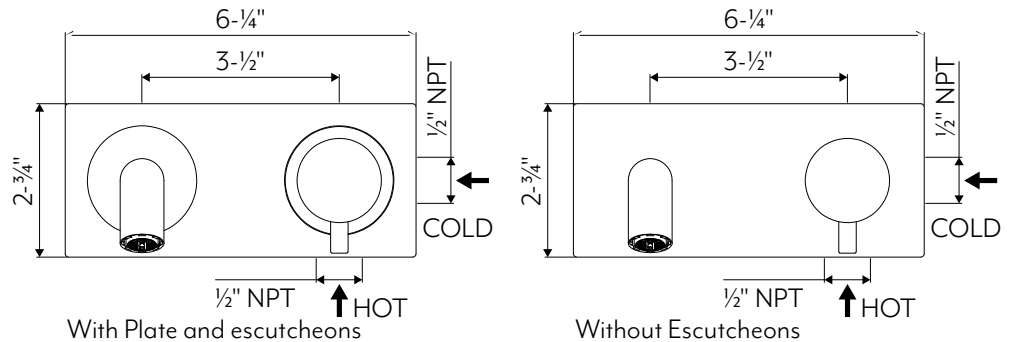

Without Plate

With Plate and escutcheons

Without Escutcheons