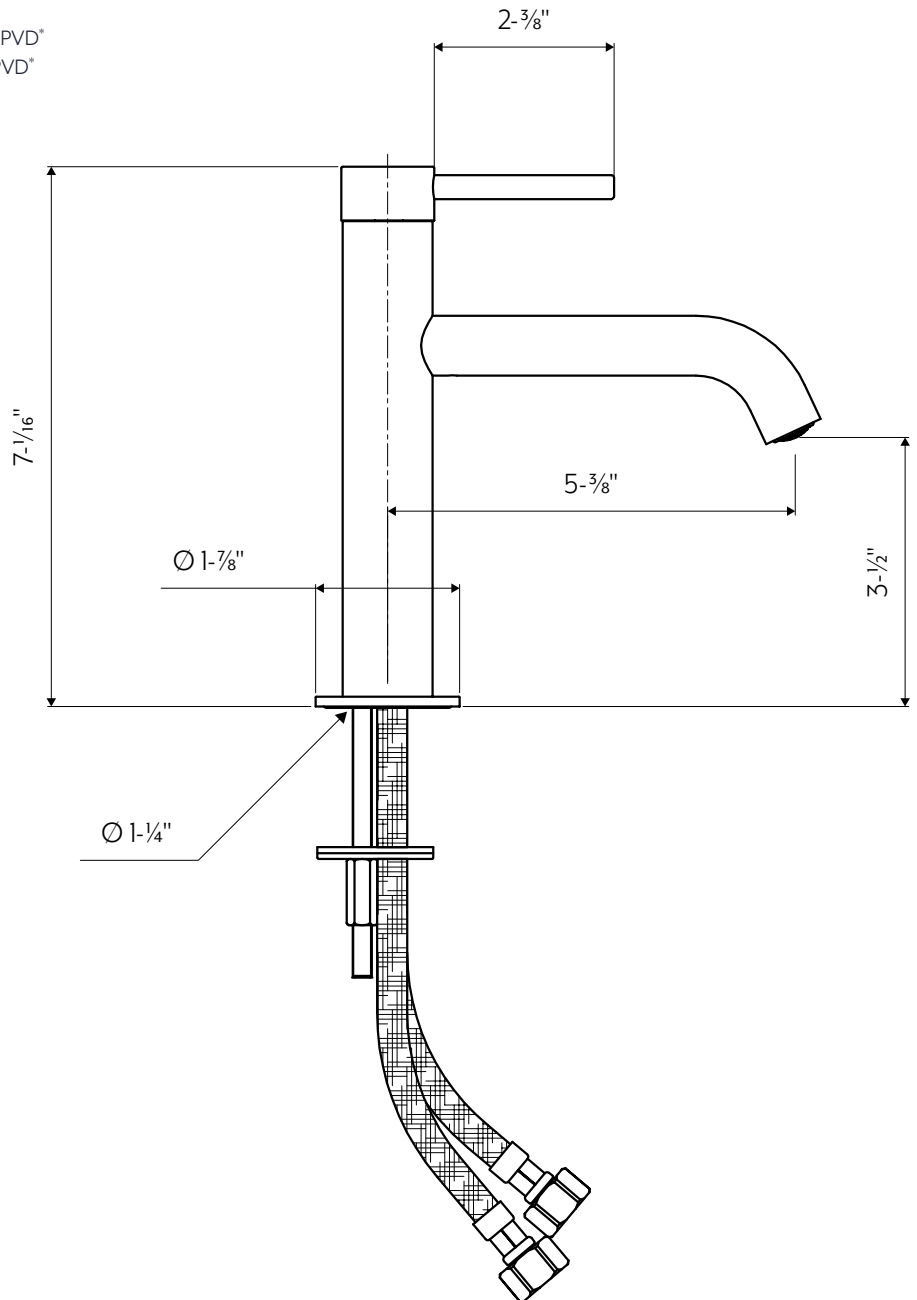

MINIMAL MB289

Single-hole Stainless Steel Basin Faucet

MB289-SSM	Stainless Steel Matte
MB289-SSP	Stainless Steel Polished
MB289-SSMB	Stainless Steel Matte Black PVD
MB289-SSMG	Stainless Steel Matte Gold PVD
MB289-SSMRG	Stainless Steel Matte Rose Gold PVD*
MB289-SSMT	Stainless Steel Matte Titanium PVD*

- Deck-mount stainless steel basin faucet
- Marine Grade 316L machined stainless steel construction
- Integrated aerator
- Fixed spout
- Braided stainless steel flexible hoses 3/8" compression
- Minimum install hole diameter 1-1/4"
- Flow rate is 1.2 GPM at 60 PSI
- IAPMO (cUPC) listed
- ADA compliant
- Fully recyclable
- 100% lead free
- Areas of application: Indoor & outdoor

COMPATIBLE WITH (not supplied)

- AC990 Stainless Steel Universal Push Drain

* Available by special order only.
Please allow 14-16 weeks lead-time.

393 Fortune Blvd, Milford, MA 01757 USA
1.844.992.8371

fortebrands.com

Exclusively distributed in North America by Forte Brands.