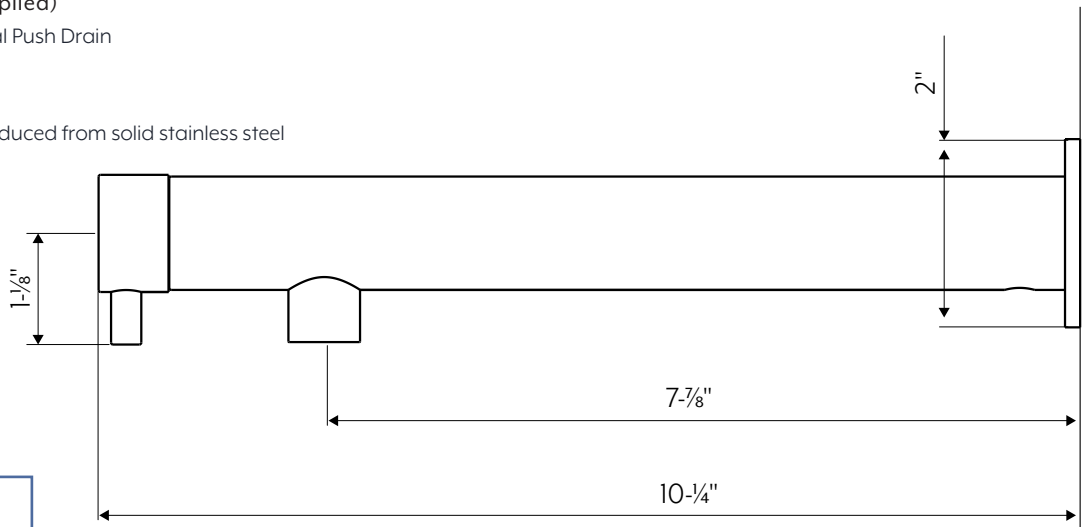

MINIMAL HN **MB278TN**

Single-hole Stainless Steel Wall-mount Basin Faucet

MB278TN-SSM	Stainless Steel Matte
MB278TN-SSP	Stainless Steel Polished
MB278TN-SSMB	Stainless Steel Matte Black PVD
MB278TN-SSMGL	Stainless Steel Matte Gilded PVD
MB278TN-SSMBR	Stainless Steel Matte Bronze PVD*
MB278TN-SSMT	Stainless Steel Matte Titanium PVD*

- Wall mounted single lever mixer
- Marine Grade 316L machined stainless steel construction
- Unique design concept with control mixer on the head of the faucet
- Flow rate is 1.2 GPM at 60 PSI
- IAPMO (cUPC) pending
- ADA compliant
- CalGreen compliant
- Fully recyclable
- 100% lead free
- Areas of application: Indoor & outdoor

COMPATIBLE WITH (not supplied)

- AC990 Stainless Steel Universal Push Drain

REQUIRED (not supplied)

- X89.1115.US rough-in valve produced from solid stainless steel

* Available by special order only. Please allow 14-16 weeks lead-time.