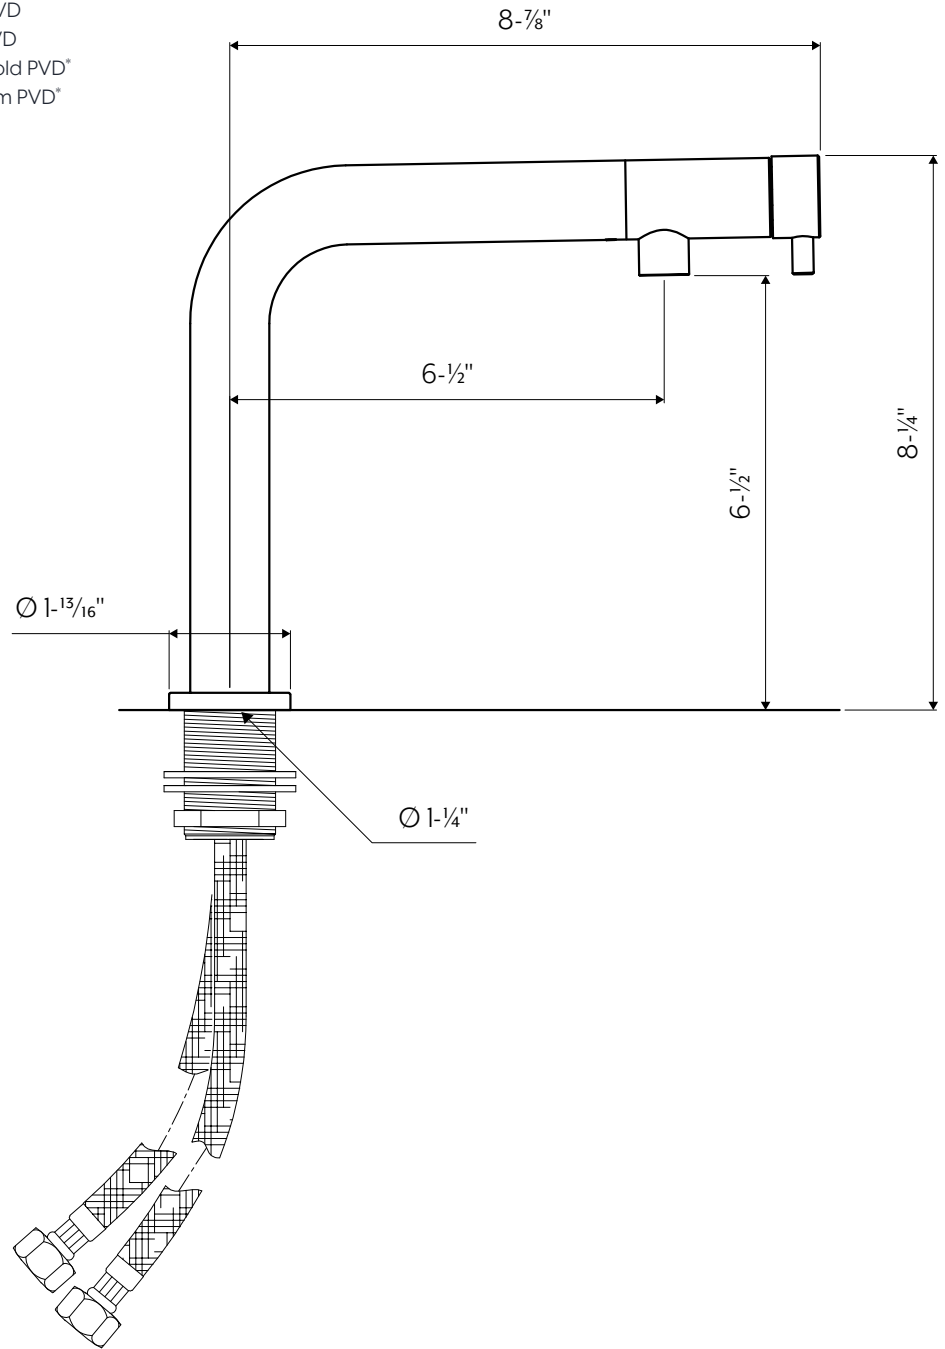

MINIMAL MB266

Single-hole Stainless Steel Basin Faucet

MB266-SSM	Stainless Steel Matte
MB266-SSP	Stainless Steel Polished
MB266-SSMB	Stainless Steel Matte Black PVD
MB266-SSMG	Stainless Steel Matte Gold PVD
MB266-SSMRG	Stainless Steel Matte Rose Gold PVD*
MB266-SSMT	Stainless Steel Matte Titanium PVD*

- Countertop stainless steel washbasin mixer
- Marine Grade 316L machined stainless steel construction
- Unique design with control on the head
- Maximized ergonomics and ease of use
- Fixed spout, but can be custom ordered to swivel
- Braided stainless steel flexible hoses 3/8" compression
- Minimum install hole diameter 1-1/4"
- Flow rate is 1.2 GPM at 60 PSI
- IAPMO (cUPC) listed
- ADA compliant
- Fully recyclable
- 100% lead free
- Areas of application: Indoor & outdoor

COMPATIBLE WITH (not supplied)

- AC990 Stainless Steel Universal Push Drain

* Available by special order only.
Please allow 14-16 weeks lead-time.
393 Fortune Blvd, Milford, MA 01757 USA
1.844.992.8371

fortebrands.com

Exclusively distributed in North America by Forte Brands.