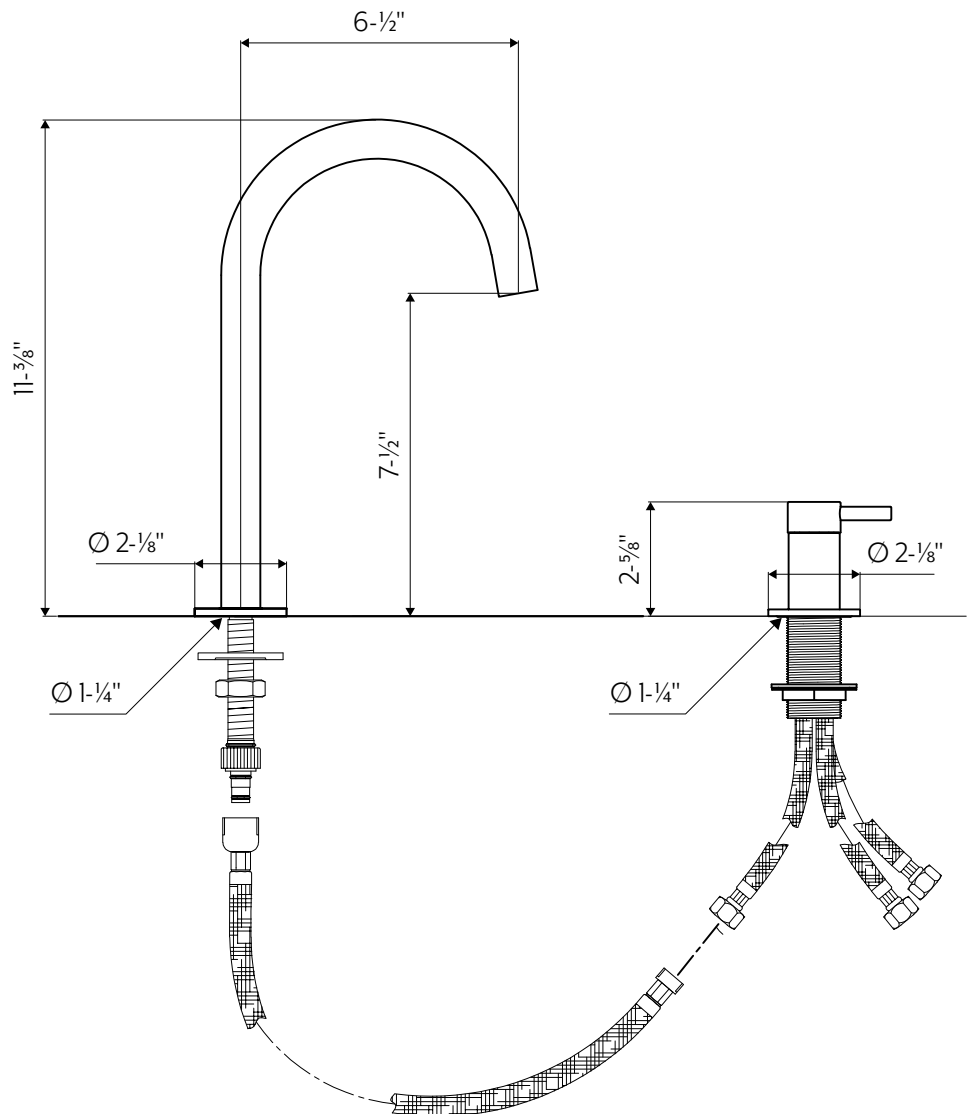

## Two-hole Stainless Steel Basin Faucet

MB262-SSM	Stainless Steel Matte
MB262-SSP	Stainless Steel Polished
MB262-SSMB	Stainless Steel Matte Black PVD
MB262-SSMG	Stainless Steel Matte Gold PVD
MB262-SSMRG	Stainless Steel Matte Rose Gold PVD*
MB262-SSMT	Stainless Steel Matte Titanium PVD*

- Deck-mount stainless steel basin faucet
- Marine Grade 316L machined stainless steel construction
- Integrated aerator
- Fixed spout
- Braided stainless steel flexible hoses 3/8" compression
- Connecting hoses allow flexibility in positioning of spout and mixer
- Minimum install hole diameter 1-1/4"
- Flow rate is 1.2 GPM at 60 PSI
- ADA compliant
- Fully recyclable
- 100% lead free
- Areas of application: Indoor & outdoor

**COMPATIBLE WITH** (not supplied)

- AC990 Stainless Steel Universal Push Drain

\* Available by special order only.  
Please allow 14-16 weeks lead-time.

393 Fortune Blvd, Milford, MA 01757 USA  
1.844.992.8371