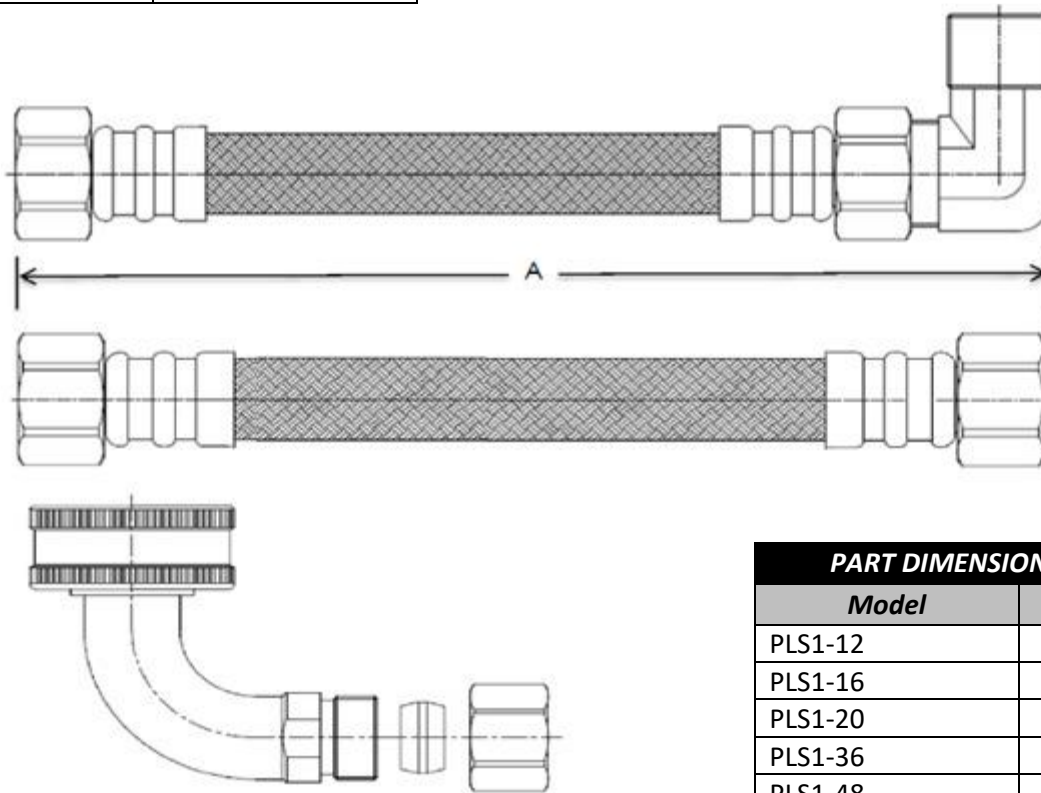

PLS1-** DW   Stainless Steel Flexible Braided Dishwasher Water Connector - Compression Inlet x Compression Outlet

CONNECTOR MATERIAL SPECIFICATIONS	
Inner Hose	Reinforced PVC
Braiding	Stainless steel wire
Barb	Brass
Ferrule	Stainless steel
Washer	Rubber
Compression Nut	Brass
Compression Ring	Brass
MIP Elbow	Brass
Garden Hose Elbow	Brass
Garden Hose Nut	Brass

PART DIMENSIONS (Inches)	
Model	DIM. A
PLS1-12	12.0/13.0
PLS1-16	16.0/17.0
PLS1-20	20.0/21.0
PLS1-36	36.0/37.0
PLS1-48	48.0/49.0
PLS1-60	60.0/61.0
PLS1-72	72.0/73.0
PLS3-60	60.0/61.0

Listings & Certifications:

- IAPMO listed to ASME A112.18.6 / CSA B125.6
- IAPMO listed to NSF 372 for Low-Lead Compliance
- IAPMO listed to NSF 61/9

This specification and all information contained herein is the confidential and exclusive property of Brasscraft Manufacturing Company and shall not be disclosed to others without the written consent of Brasscraft Mfg. Co. This specification must be returned to Brasscraft Mfg. Co. if requested.