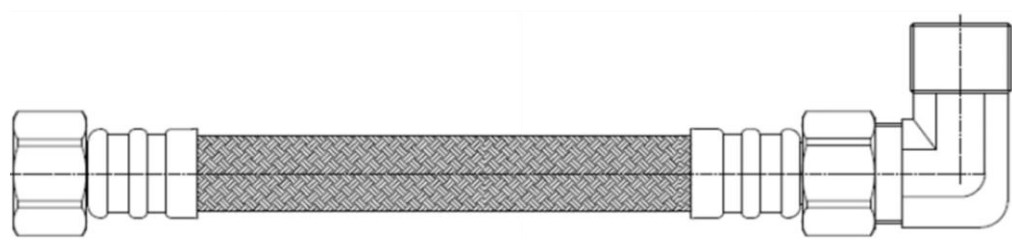

Operating Specifications		
<i>Temperature</i>	<i>Pressure</i>	<i>Tubing Diameter</i>
40°- 160° F, Intermittent to 180° F	125 PSI maximum	0.300" ID (0.510" OD)

This specification and all information contained herein is the confidential and exclusive property of Brasscraft Manufacturing Company and shall not be disclosed to others without the written consent of Brasscraft Mfg. Co. This specification must be returned to Brasscraft Mfg. Co. if requested.