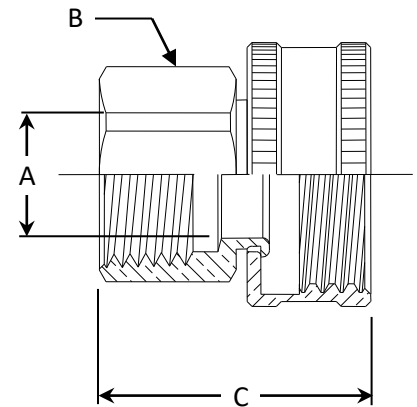

Operating Specifications:

- Temperature:** -35° - 100° F
- Working Pressure:** 75 PSI maximum, intermittent to 150 psi

Standard

FITTING MATERIAL SPECIFICATIONS	
Body	Brass

Low-lead

FITTING MATERIAL SPECIFICATIONS	
Body	Low-lead brass

Standard Part Listing:

- HUS11-8-12 3/4" female hose thread (swivel) x 1/2" female iron pipe, rough brass
- HUS11-12-12 3/4" female hose thread (swivel) x 3/4" female iron pipe, rough brass
- HUS11-12-12 B 3/4" female hose thread (swivel) x 3/4" female iron pipe, rough brass, bulk

Low-lead Part Listing:

- HUS11-8-12X 3/4" female hose thread (swivel) x 1/2" female iron pipe, rough brass
- HUS11-8-12X B 3/4" female hose thread (swivel) x 1/2" female iron pipe, rough brass, bulk
- HUS11-12-12X 3/4" female hose thread (swivel) x 3/4" female iron pipe, rough brass
- HUS11-12-12X B 3/4" female hose thread (swivel) x 3/4" female iron pipe, rough brass, bulk

PART DIMENSIONS (Inches)			
Model	DIA. A	HEX B	DIM. C
HUS11-8-12	.578	7/8	1.20
HUS11-12-12	.578	1-1/8	1.20

This specification and all information contained herein is the confidential and exclusive property of Brasscraft Manufacturing Company and shall not be disclosed to others without the written consent of Brasscraft Mfg. Co. This specification must be returned to Brasscraft Mfg. Co. if requested.