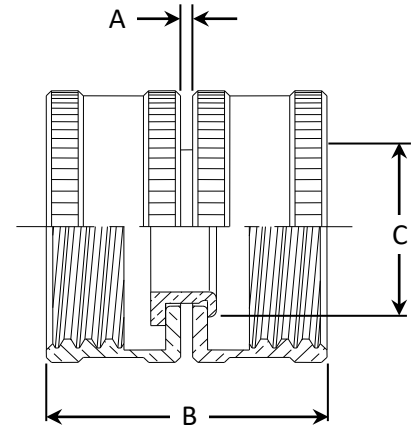

**Operating Specifications:**

- Temperature:** -35° - 100°F
- Working Pressure:** 75 PSI maximum, intermittent to 150 PSI

**Standard**

FITTING MATERIAL SPECIFICATIONS	
<b>Body</b>	Brass

**Low-lead**

FITTING MATERIAL SPECIFICATIONS	
<b>Body</b>	Low-lead brass

**Standard Part Listing:**

- HUS-12                    3/4" female hose thread x 3/4" female hose thread, swivel, rough brass
- HUS-12 B                 3/4" female hose thread x 3/4" female hose thread, swivel, rough brass, bulk

**Low-lead Part Listing:**

- HUS-12X                    3/4" female hose thread x 3/4" female hose thread, swivel, rough brass
- HUS-12X B                 3/4" female hose thread x 3/4" female hose thread, swivel, rough brass, bulk

PART DIMENSIONS (Inches)			
Model	DIM. A	DIM. B	DIA. C
HUS-12	.05	1.17	.80
HUS-12-1	.05	1.17	.80

This specification and all information contained herein is the confidential and exclusive property of Brasscraft Manufacturing Company and shall not be disclosed to others without the written consent of Brasscraft Mfg. Co. This specification must be returned to Brasscraft Mfg. Co. if requested.