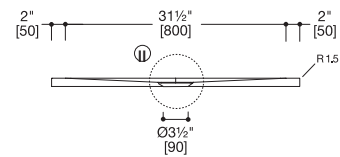

SB9090 SPECIFICATIONS

blu-stone™ shower base

FEATURES:

- Streamlined, one piece modern design with sleek white drain cover
- Ultra-low 1 1/4" threshold for convenient entry/exit
- Made of blu-stone™, providing the look and feel of natural stone
- Stronger and more durable than acrylic
- Non-porous, stain resistant surface that does not require sealing
- Does not promote bacteria, mold or fungi
- Versatile left/right-hand drain installation
- Slip resistant for added safety
- Suitable for surface-mount or recessed installation
- Easily customizable, can be cut on-site to fit

SPECIFICATIONS:

Drain opening:	Ø 3 1/2" (Ø 90mm)
Dimensions:	(LWH) 35 1/2" x 35 1/2" x 1 1/4" (900mm x 900mm x 30mm)
Warranty:	Five Year Warranty (Residential use) One Year Warranty (Commercial use)
Material:	blu-stone™
Shipping Weight:	70.5lbs (32kg)
Shipping Dimensions:	(LWH) 40 1/2" x 40" x 3" (1028mm x 1014mm x 79mm)*

COLOR/FINISHES:

ACCESSORIES:

White drain cover included

INSTALLATION NOTES:

Install this product according to the installation guide. Our products must be installed by certified professionals only and according to our installation guide as well as federal, provincial / state and local building codes and regulations.

CODES / STANDARDS APPLICABLE:

- ADA
- ANSI / ASME Z124.1.2
- CSA B 45
- IAPMO / cUPC

DETAIL I

DETAIL II

*Approximate measurements for comparison only.
Note: These dimensions and specifications are subject to change without notice.