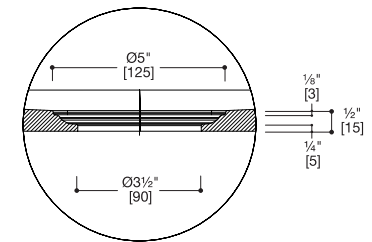

SB9090 SPECIFICATIONS

blu-stone™ shower base

FEATURES:

- Streamlined, one piece modern design with sleek white drain cover
- Ultra-low 1 1/4" threshold for convenient entry/exit
- Made of blu-stone™, providing the look and feel of natural stone
- Stronger and more durable than acrylic
- Non-porous, stain resistant surface that does not require sealing
- Does not promote bacteria, mold or fungi
- Versatile left/right-hand drain installation
- Slip resistant for added safety
- Suitable for surface-mount or recessed installation
- Easily customizable, can be cut on-site to fit

SPECIFICATIONS:

Drain opening:	Ø 3 1/2" (Ø 90mm)
Dimensions:	(LWH) 35 1/2" x 35 1/2" x 1 1/4" (900mm x 900mm x 30mm)
Warranty:	Five Year Warranty (Residential use) One Year Warranty (Commercial use)
Material:	blu-stone™
Shipping Weight:	70.5lbs (32kg)
Shipping Dimensions:	(LWH) 40 1/2" x 40" x 3" (1028mm x 1014mm x 79mm)*

COLOR/FINISHES:

ACCESSORIES:

White drain cover included

INSTALLATION NOTES:

Install this product according to the installation guide. Our products must be installed by certified professionals only and according to our installation guide as well as federal, provincial / state and local building codes and regulations.

CODES / STANDARDS APPLICABLE:

- ADA
- ANSI / ASME Z124.1.2
- CSA B 45
- IAPMO / cUPC

DETAIL II

*Approximate measurements for comparison only.
Note: These dimensions and specifications are subject to change without notice.