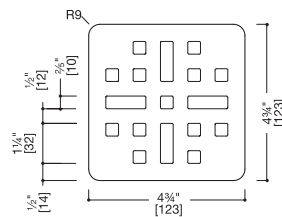

SB9090 SPECIFICATIONS

blu-stone™ shower base

FEATURES:

- Streamlined, one piece modern design with sleek white drain cover
- Ultra-low 1 1/4" threshold for convenient entry/exit
- Made of blu-stone™, providing the look and feel of natural stone
- Stronger and more durable than acrylic
- Non-porous, stain resistant surface that does not require sealing
- Does not promote bacteria, mold or fungi
- Versatile left/right-hand drain installation
- Slip resistant for added safety
- Suitable for surface-mount or recessed installation
- Easily customizable, can be cut on-site to fit

SPECIFICATIONS:

Drain opening:	Ø 3 1/2" (Ø 90mm)
Dimensions:	(LWH) 35 1/2" x 35 1/2" x 1 1/4" (900mm x 900mm x 30mm)
Warranty:	Five Year Warranty (Residential use) One Year Warranty (Commercial use)
Material:	blu-stone™
Shipping Weight:	70.5lbs (32kg)
Shipping Dimensions:	(LWH) 40 1/2" x 40" x 3" (1028mm x 1014mm x 79mm)*

COLOR/FINISHES:

ACCESSORIES:

White drain cover included

INSTALLATION NOTES:

Install this product according to the installation guide. Our products must be installed by certified professionals only and according to our installation guide as well as federal, provincial / state and local building codes and regulations.

CODES / STANDARDS APPLICABLE:

- ADA
- ANSI / ASME Z124.1.2
- CSA B 45
- IAPMO / cUPC

DETAIL I

*Approximate measurements for comparison only.
Note: These dimensions and specifications are subject to change without notice.