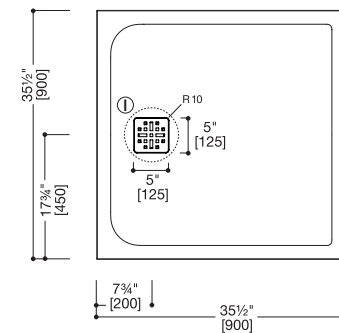

SB9090 SPECIFICATIONS

blu-stone™ shower base

FEATURES:

- Streamlined, one piece modern design with sleek white drain cover
- Ultra-low 1 1/4" threshold for convenient entry/exit
- Made of blu-stone™, providing the look and feel of natural stone
- Stronger and more durable than acrylic
- Non-porous, stain resistant surface that does not require sealing
- Does not promote bacteria, mold or fungi
- Versatile left/right-hand drain installation
- Slip resistant for added safety
- Suitable for surface-mount or recessed installation
- Easily customizable, can be cut on-site to fit

SPECIFICATIONS:

Drain opening:	Ø 3 1/2" (Ø 90mm)
Dimensions:	(LWH) 35 1/2" x 35 1/2" x 1 1/4" (900mm x 900mm x 30mm)
Warranty:	Five Year Warranty (Residential use) One Year Warranty (Commercial use)
Material:	blu-stone™
Shipping Weight:	70.5lbs (32kg)
Shipping Dimensions:	(LWH) 40 1/2" x 40" x 3" (1028mm x 1014mm x 79mm)*

COLOR/FINISHES:

ACCESSORIES:

White drain cover included

INSTALLATION NOTES:

Install this product according to the installation guide. Our products must be installed by certified professionals only and according to our installation guide as well as federal, provincial / state and local building codes and regulations.

CODES / STANDARDS APPLICABLE:

- ADA
- ANSI / ASME Z124.1.2
- CSA B 45
- IAPMO / cUPC

DETAIL I

DETAIL II

*Approximate measurements for comparison only.
Note: These dimensions and specifications are subject to change without notice.