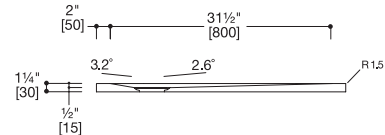

SB9090 SPECIFICATIONS

blu-stone™ shower base

FEATURES:

- Streamlined, one piece modern design with sleek white drain cover
- Ultra-low 1 1/4" threshold for convenient entry/exit
- Made of blu-stone™, providing the look and feel of natural stone
- Stronger and more durable than acrylic
- Non-porous, stain resistant surface that does not require sealing
- Does not promote bacteria, mold or fungi
- Versatile left/right-hand drain installation
- Slip resistant for added safety
- Suitable for surface-mount or recessed installation
- Easily customizable, can be cut on-site to fit

SPECIFICATIONS:

Drain opening:	Ø 3 1/2" (Ø 90mm)
Dimensions:	(LWH) 35 1/2" x 35 1/2" x 1 1/4" (900mm x 900mm x 30mm)
Warranty:	Five Year Warranty (Residential use) One Year Warranty (Commercial use)
Material:	blu-stone™
Shipping Weight:	70.5lbs (32kg)
Shipping Dimensions:	(LWH) 40 1/2" x 40" x 3" (1028mm x 1014mm x 79mm)*

COLOR/FINISHES:

ACCESSORIES:

White drain cover included

INSTALLATION NOTES:

Install this product according to the installation guide. Our products must be installed by certified professionals only and according to our installation guide as well as federal, provincial / state and local building codes and regulations.

CODES / STANDARDS APPLICABLE:

- ADA
- ANSI / ASME Z124.1.2
- CSA B 45
- IAPMO / cUPC

DETAIL I

DETAIL II

*Approximate measurements for comparison only.
Note: These dimensions and specifications are subject to change without notice.