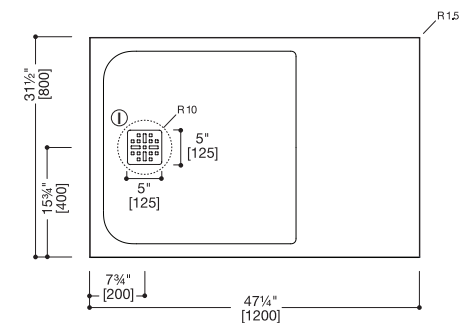

SB8120 SPECIFICATIONS

blu-stone™ shower base

FEATURES:

- Streamlined, one piece modern design with sleek white drain cover
- Ultra-low 1 1/4" threshold for convenient entry/exit
- Made of blu-stone™, providing the look and feel of natural stone
- Stronger and more durable than acrylic
- Non-porous, stain resistant surface that does not require sealing
- Does not promote bacteria, mold or fungi
- Versatile left/right-hand drain installation
- Slip resistant for added safety
- Suitable for surface-mount or recessed installation
- Easily customizable with adjustable lengths that can be fit on-site

SPECIFICATIONS:

Drain opening:	Ø 3 1/2" (Ø 90mm)
Dimensions:	(LWH) 47 1/4" x 31 1/2" x 1 1/4" (1200mm x 800mm x 30mm)
Warranty:	Five Year Warranty (Residential use) One Year Warranty (Commercial use)
Material:	blu-stone™
Shipping Weight:	81.5lbs (37kg)
Shipping Dimensions:	(LWH) 52 1/4" x 36" x 3" (1328mm x 914mm x 79mm)*

COLOR/FINISHES:

01M White Matte

ACCESSORIES:

White drain cover included

INSTALLATION NOTES:

Install this product according to the installation guide.
Our products must be installed by certified professionals only and according to our installation guide as well as federal, provincial / state and local building codes and regulations.

CODES / STANDARDS APPLICABLE:

- ADA
- ANSI / ASME Z124.1.2
- CSA B 45
- IAPMO / cUPC

DETAIL I