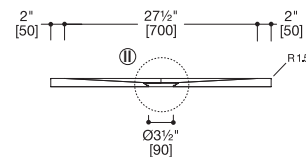

SB8120 SPECIFICATIONS

blu-stone™ shower base

FEATURES:

- Streamlined, one piece modern design with sleek white drain cover
- Ultra-low 1 1/4" threshold for convenient entry/exit
- Made of blu-stone™, providing the look and feel of natural stone
- Stronger and more durable than acrylic
- Non-porous, stain resistant surface that does not require sealing
- Does not promote bacteria, mold or fungi
- Versatile left/right-hand drain installation
- Slip resistant for added safety
- Suitable for surface-mount or recessed installation
- Easily customizable with adjustable lengths that can be fit on-site

SPECIFICATIONS:

Drain opening:	Ø 3 1/2" (Ø 90mm)
Dimensions:	(LWH) 47 1/4" x 31 1/2" x 1 1/4" (1200mm x 800mm x 30mm)
Warranty:	Five Year Warranty (Residential use) One Year Warranty (Commercial use)
Material:	blu-stone™
Shipping Weight:	81.5lbs (37kg)
Shipping Dimensions:	(LWH) 52 1/4" x 36" x 3" (1328mm x 914mm x 79mm)*

COLOR/FINISHES:

01M White Matte

ACCESSORIES:

White drain cover included

INSTALLATION NOTES:

Install this product according to the installation guide.
Our products must be installed by certified professionals only and according to our installation guide as well as federal, provincial / state and local building codes and regulations.

CODES / STANDARDS APPLICABLE:

- ADA
- ANSI / ASME Z124.1.2
- CSA B 45
- IAPMO / cUPC

DETAIL I