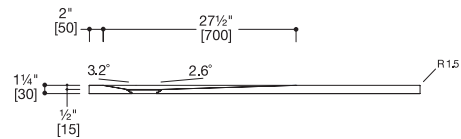

SB8120 SPECIFICATIONS

blu-stone™ shower base

FEATURES:

- Streamlined, one piece modern design with sleek white drain cover
- Ultra-low 1 1/4" threshold for convenient entry/exit
- Made of blu-stone™, providing the look and feel of natural stone
- Stronger and more durable than acrylic
- Non-porous, stain resistant surface that does not require sealing
- Does not promote bacteria, mold or fungi
- Versatile left/right-hand drain installation
- Slip resistant for added safety
- Suitable for surface-mount or recessed installation
- Easily customizable with adjustable lengths that can be fit on-site

SPECIFICATIONS:

Drain opening:	Ø 3 1/2" (Ø 90mm)
Dimensions:	(LWH) 47 1/4" x 31 1/2" x 1 1/4" (1200mm x 800mm x 30mm)
Warranty:	Five Year Warranty (Residential use) One Year Warranty (Commercial use)
Material:	blu-stone™
Shipping Weight:	81.5lbs (37kg)
Shipping Dimensions:	(LWH) 52 1/4" x 36" x 3" (1328mm x 914mm x 79mm)*

COLOR/FINISHES:

01M White Matte

ACCESSORIES:

White drain cover included

INSTALLATION NOTES:

Install this product according to the installation guide.
Our products must be installed by certified professionals only and according to our installation guide as well as federal, provincial / state and local building codes and regulations.

CODES / STANDARDS APPLICABLE:

- ADA
- ANSI / ASME Z124.1.2
- CSA B 45
- IAPMO / cUPC

DETAIL I