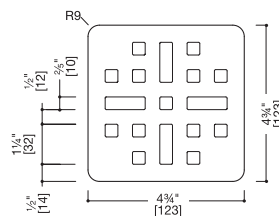

SB8120 SPECIFICATIONS

blu-stone™ shower base

FEATURES:

- Streamlined, one piece modern design with sleek white drain cover
- Ultra-low 1 1/4" threshold for convenient entry/exit
- Made of blu-stone™, providing the look and feel of natural stone
- Stronger and more durable than acrylic
- Non-porous, stain resistant surface that does not require sealing
- Does not promote bacteria, mold or fungi
- Versatile left/right-hand drain installation
- Slip resistant for added safety
- Suitable for surface-mount or recessed installation
- Easily customizable with adjustable lengths that can be fit on-site

SPECIFICATIONS:

Drain opening:	Ø 3 1/2" (Ø 90mm)
Dimensions:	(LWH) 47 1/4" x 31 1/2" x 1 1/4" (1200mm x 800mm x 30mm)
Warranty:	Five Year Warranty (Residential use) One Year Warranty (Commercial use)
Material:	blu-stone™
Shipping Weight:	81.5lbs (37kg)
Shipping Dimensions:	(LWH) 52 1/4" x 36" x 3" (1328mm x 914mm x 79mm)*

COLOR/FINISHES:

01M White Matte

ACCESSORIES:

White drain cover included

INSTALLATION NOTES:

Install this product according to the installation guide.
Our products must be installed by certified professionals only and according to our installation guide as well as federal, provincial / state and local building codes and regulations.

CODES / STANDARDS APPLICABLE:

- ADA
- ANSI / ASME Z124.1.2
- CSA B 45
- IAPMO / cUPC

DETAIL I