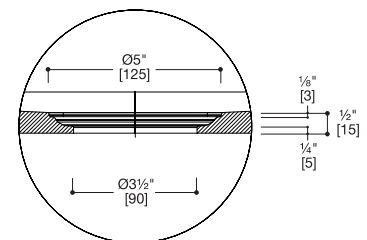

SB8120 SPECIFICATIONS

blu-stone™ shower base

FEATURES:

- Streamlined, one piece modern design with sleek white drain cover
- Ultra-low 1 1/4" threshold for convenient entry/exit
- Made of blu-stone™, providing the look and feel of natural stone
- Stronger and more durable than acrylic
- Non-porous, stain resistant surface that does not require sealing
- Does not promote bacteria, mold or fungi
- Versatile left/right-hand drain installation
- Slip resistant for added safety
- Suitable for surface-mount or recessed installation
- Easily customizable with adjustable lengths that can be fit on-site

SPECIFICATIONS:

Drain opening:	Ø 3 1/2" (Ø 90mm)
Dimensions:	(LWH) 47 1/4" x 31 1/2" x 1 1/4" (1200mm x 800mm x 30mm)
Warranty:	Five Year Warranty (Residential use) One Year Warranty (Commercial use)
Material:	blu-stone™
Shipping Weight:	81.5lbs (37kg)
Shipping Dimensions:	(LWH) 52 1/4" x 36" x 3" (1328mm x 914mm x 79mm)*

CODES / STANDARDS APPLICABLE:

- ADA
- ANSI / ASME Z124.1.2
- CSA B 45
- IAPMO / cUPC

DETAIL I

DETAIL II

ADA

*Approximate measurements for comparison only.
Note: These dimensions and specifications are subject to change without notice.