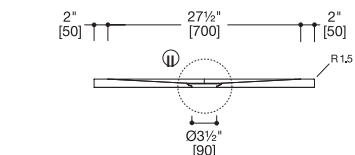

SB8080 SPECIFICATIONS

blu-stone™ shower base

FEATURES:

- Streamlined, one piece modern design with sleek white drain cover
- Ultra-low 1¼" threshold for convenient entry/exit
- Made of blu-stone™, providing the look and feel of natural stone
- Stronger and more durable than acrylic
- Non-porous, stain resistant surface that does not require sealing
- Does not promote bacteria, mold or fungi
- Versatile left/right-hand drain installation
- Slip resistant for added safety
- Suitable for surface-mount or recessed installation
- Easily customizable, can be cut on-site to fit

SPECIFICATIONS:

Drain opening:	Ø3½" (Ø90mm)
Dimensions:	(LWH) 31½" × 31½" × 1¼" (800mm × 800mm × 30mm)
Warranty:	Five Year Warranty (Residential use) One Year Warranty (Commercial use)
Material:	blu-stone™
Shipping Weight:	57lbs (26kg)
Shipping Dimensions:	(LWH) 36½" x 36" x 3" (928mm x 914mm x 79mm)*

COLOR/FINISHES:

ACCESSORIES:

White drain cover included

INSTALLATION NOTES:

Install this product according to the installation guide. Our products must be installed by certified professionals only and according to our installation guide as well as federal, provincial / state and local building codes and regulations.

CODES / STANDARDS APPLICABLE:

- ADA
- ANSI / ASME Z124.1.2
- CSA B 45
- IAPMO / cUPC

DETAIL I