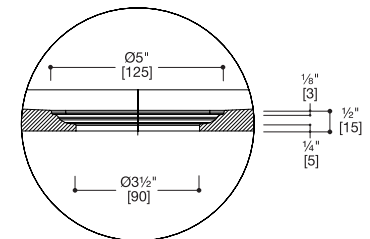

DETAIL II

*Approximate measurements for comparison only.
Note: These dimensions and specifications are subject to change without notice.