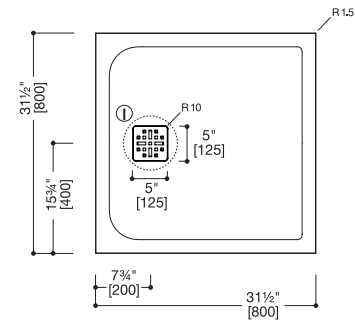

SB8080 SPECIFICATIONS

blu-stone™ shower base

FEATURES:

- Streamlined, one piece modern design with sleek white drain cover
- Ultra-low 1¼" threshold for convenient entry/exit
- Made of blu-stone™, providing the look and feel of natural stone
- Stronger and more durable than acrylic
- Non-porous, stain resistant surface that does not require sealing
- Does not promote bacteria, mold or fungi
- Versatile left/right-hand drain installation
- Slip resistant for added safety
- Suitable for surface-mount or recessed installation
- Easily customizable, can be cut on-site to fit

SPECIFICATIONS:

Drain opening:	Ø3½" (Ø90mm)
Dimensions:	(LWH) 31½" × 31½" × 1¼" (800mm × 800mm × 30mm)
Warranty:	Five Year Warranty (Residential use) One Year Warranty (Commercial use)
Material:	blu-stone™
Shipping Weight:	57lbs (26kg)
Shipping Dimensions:	(LWH) 36½" x 36" x 3" (928mm x 914mm x 79mm)*

COLOR/FINISHES:

ACCESSORIES:

White drain cover included

INSTALLATION NOTES:

Install this product according to the installation guide. Our products must be installed by certified professionals only and according to our installation guide as well as federal, provincial / state and local building codes and regulations.

CODES / STANDARDS APPLICABLE:

- ADA
- ANSI / ASME Z124.1.2
- CSA B 45
- IAPMO / cUPC

DETAIL I