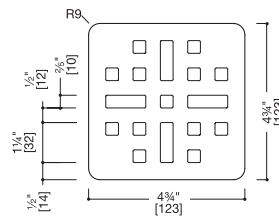

SB8080 SPECIFICATIONS

blu-stone™ shower base

FEATURES:

- Streamlined, one piece modern design with sleek white drain cover
- Ultra-low 1¼" threshold for convenient entry/exit
- Made of blu-stone™, providing the look and feel of natural stone
- Stronger and more durable than acrylic
- Non-porous, stain resistant surface that does not require sealing
- Does not promote bacteria, mold or fungi
- Versatile left/right-hand drain installation
- Slip resistant for added safety
- Suitable for surface-mount or recessed installation
- Easily customizable, can be cut on-site to fit

SPECIFICATIONS:

Drain opening:	Ø3½" (Ø90mm)
Dimensions:	(LWH) 31½" × 31½" × 1¼" (800mm × 800mm × 30mm)
Warranty:	Five Year Warranty (Residential use) One Year Warranty (Commercial use)
Material:	blu-stone™
Shipping Weight:	57lbs (26kg)
Shipping Dimensions:	(LWH) 36½" x 36" x 3" (928mm x 914mm x 79mm)*

COLOR/FINISHES:

ACCESSORIES:

White drain cover included

INSTALLATION NOTES:

Install this product according to the installation guide. Our products must be installed by certified professionals only and according to our installation guide as well as federal, provincial / state and local building codes and regulations.

CODES / STANDARDS APPLICABLE:

- ADA
- ANSI / ASME Z124.1.2
- CSA B 45
- IAPMO / cUPC

DETAIL I