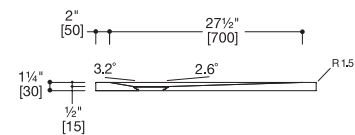

SB8080 SPECIFICATIONS

blu-stone™ shower base

FEATURES:

- Streamlined, one piece modern design with sleek white drain cover
- Ultra-low 1¼" threshold for convenient entry/exit
- Made of blu-stone™, providing the look and feel of natural stone
- Stronger and more durable than acrylic
- Non-porous, stain resistant surface that does not require sealing
- Does not promote bacteria, mold or fungi
- Versatile left/right-hand drain installation
- Slip resistant for added safety
- Suitable for surface-mount or recessed installation
- Easily customizable, can be cut on-site to fit

SPECIFICATIONS:

Drain opening:	Ø3½" (Ø90mm)
Dimensions:	(LWH) 31½" × 31½" × 1¼" (800mm × 800mm × 30mm)
Warranty:	Five Year Warranty (Residential use) One Year Warranty (Commercial use)
Material:	blu-stone™
Shipping Weight:	57lbs (26kg)
Shipping Dimensions:	(LWH) 36½" x 36" x 3" (928mm x 914mm x 79mm)*

COLOR/FINISHES:

ACCESSORIES:

White drain cover included

INSTALLATION NOTES:

Install this product according to the installation guide. Our products must be installed by certified professionals only and according to our installation guide as well as federal, provincial / state and local building codes and regulations.

CODES / STANDARDS APPLICABLE:

- ADA
- ANSI / ASME Z124.1.2
- CSA B 45
- IAPMO / cUPC

DETAIL I