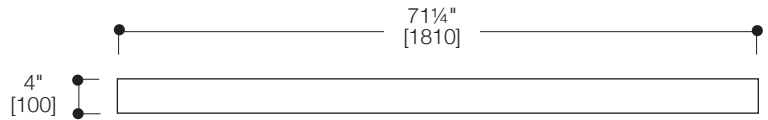

SABS1800 SPECIFICATIONS

blu-stone™ backsplash

DESCRIPTION:

- Seamless blu-stone™ backsplash
- Made of blu-stone™ providing the look & feel of natural stone
- May be drilled on-site for deck mount faucet
- Exceptionally durable material
- Non-porous, stain resistant surface that does not require sealing
- Does not promote bacteria, mold or fungi
- Coordinates with 45° or 51 collection vanities

SPECIFICATIONS:

Warranty:	Five Year Limited Warranty (Residential) One Year Warranty (Commercial)
Dimensions:	(WHD) 71¼" x 4" x ½" (1810mm x 100mm x 15mm)*
Material:	blu-stone™

COLOR/FINISH:

White matte available (Tier 1)

VANITY OPTIONS:

- 45° or 51 collection including:
  series 1800

INSTALLATION NOTES:

Install this product according to the installation guide.
Our products must be installed by certified professionals only and according to our installation guide as well as federal, provincial / state and local building codes and regulations.

CODES / STANDARDS APPLICABLE:

- Meets or exceeds ANSI / ASME standard
  CSA B45.5.11 / IAPMO Z124
- IAPMO / ANSI Z124.8
- CSA

*Approximate measurements for comparison only.
Note: These dimensions and specifications are subject to change without notice.