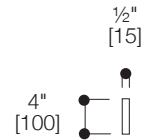

SABS1800 SPECIFICATIONS

blu-stone™ backsplash

DESCRIPTION:

- Seamless blu-stone™ backsplash
- Made of blu-stone™ providing the look & feel of natural stone
- May be drilled on-site for deck mount faucet
- Exceptionally durable material
- Non-porous, stain resistant surface that does not require sealing
- Does not promote bacteria, mold or fungi
- Coordinates with 45° or 51 collection vanities

SPECIFICATIONS:

Warranty:	Five Year Limited Warranty (Residential) One Year Warranty (Commercial)
Dimensions:	(WHD) 71¼" x 4" x ½" (1810mm x 100mm x 15mm)*
Material:	blu-stone™

COLOR/FINISH:

White matte available (Tier 1)

VANITY OPTIONS:

- 45° or 51 collection including:
  series 1800

INSTALLATION NOTES:

Install this product according to the installation guide.
Our products must be installed by certified professionals only and according to our installation guide as well as federal, provincial / state and local building codes and regulations.

CODES / STANDARDS APPLICABLE:

- Meets or exceeds ANSI / ASME standard
  CSA B45.5.11 / IAPMO Z124
- IAPMO / ANSI Z124.8
- CSA

*Approximate measurements for comparison only.
Note: These dimensions and specifications are subject to change without notice.