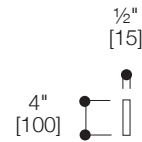

SABS1400 SPECIFICATIONS

blu-stone™ backsplash

DESCRIPTION:

- Seamless blu-stone™ backsplash
- Made of blu-stone™ providing the look & feel of natural stone
- May be drilled on-site for deck mount faucet
- Exceptionally durable material
- Non-porous, stain resistant surface that does not require sealing
- Does not promote bacteria, mold or fungi
- Coordinates with 45° or 51 collection vanities

SPECIFICATIONS:

Warranty:	Five Year Limited Warranty (Residential) One Year Warranty (Commercial)
Dimensions:	(WHD) 55½" x 4" x ½" (1410mm x 100mm x 15mm)*
Material:	blu-stone™

COLOR/FINISH:

White matte available (Tier 1)

VANITY OPTIONS:

- 45° or 51 collection including:
  series 1200 (to be cut on-site) / series 1400

INSTALLATION NOTES:

Install this product according to the installation guide.
Our products must be installed by certified professionals only and according to our installation guide as well as federal, provincial / state and local building codes and regulations.

CODES / STANDARDS APPLICABLE:

- Meets or exceeds ANSI / ASME standard
  CSA B45.5.11 / IAPMO Z124
- IAPMO / ANSI Z124.8
- CSA

*Approximate measurements for comparison only.

Note: These dimensions and specifications are subject to change without notice.