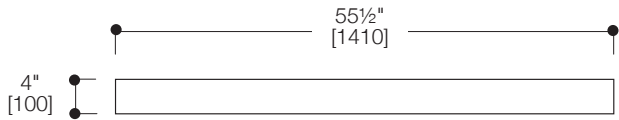

SABS1400 SPECIFICATIONS

blu-stone™ backsplash

DESCRIPTION:

- Seamless blu-stone™ backsplash
- Made of blu-stone™ providing the look & feel of natural stone
- May be drilled on-site for deck mount faucet
- Exceptionally durable material
- Non-porous, stain resistant surface that does not require sealing
- Does not promote bacteria, mold or fungi
- Coordinates with 45° or 51 collection vanities

SPECIFICATIONS:

Warranty:	Five Year Limited Warranty (Residential) One Year Warranty (Commercial)
Dimensions:	(WHD) 55½" x 4" x ½" (1410mm x 100mm x 15mm)*
Material:	blu-stone™

COLOR/FINISH:

White matte available (Tier 1)

VANITY OPTIONS:

- 45° or 51 collection including:
  series 1200 (to be cut on-site) / series 1400

INSTALLATION NOTES:

Install this product according to the installation guide.
Our products must be installed by certified professionals only and according to our installation guide as well as federal, provincial / state and local building codes and regulations.

CODES / STANDARDS APPLICABLE:

- Meets or exceeds ANSI / ASME standard
  CSA B45.5.11 / IAPMO Z124
- IAPMO / ANSI Z124.8
- CSA

*Approximate measurements for comparison only.

Note: These dimensions and specifications are subject to change without notice.