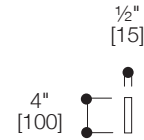

SABS1000 SPECIFICATIONS

blu-stone™ backsplash

DESCRIPTION:

- Seamless blu-stone™ backsplash
- Made of blu-stone™ providing the look & feel of natural stone
- May be drilled on-site for deck mount faucet
- Exceptionally durable material
- Non-porous, stain resistant surface that does not require sealing
- Does not promote bacteria, mold or fungi
- Coordinates with 45° or 51 collection vanities

SPECIFICATIONS:

Warranty:	Five Year Limited Warranty (Residential) One Year Warranty (Commercial)
Dimensions:	(WHD) 39¼" x 4" x ½" (1000mm x 100mm x 15mm)*
Material:	blu-stone™

COLOR/FINISH:

White matte available (Tier 1)

VANITY OPTIONS:

- 45° or 51 collection including:
  series 600 / series 700 / series 900

INSTALLATION NOTES:

Install this product according to the installation guide.
Our products must be installed by certified professionals only and according to our installation guide as well as federal, provincial / state and local building codes and regulations.

CODES / STANDARDS APPLICABLE:

- Meets or exceeds ANSI / ASME standard
  CSA B45.5.11 / IAPMO Z124
- IAPMO / ANSI Z124.8
- CSA

*Approximate measurements for comparison only.
Note: These dimensions and specifications are subject to change without notice.