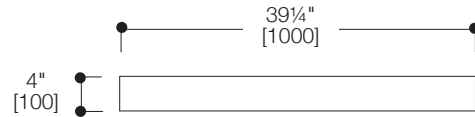

SABS1000 SPECIFICATIONS

blu-stone™ backsplash

DESCRIPTION:

- Seamless blu-stone™ backsplash
- Made of blu-stone™ providing the look & feel of natural stone
- May be drilled on-site for deck mount faucet
- Exceptionally durable material
- Non-porous, stain resistant surface that does not require sealing
- Does not promote bacteria, mold or fungi
- Coordinates with 45° or 51 collection vanities

SPECIFICATIONS:

Warranty:	Five Year Limited Warranty (Residential) One Year Warranty (Commercial)
Dimensions:	(WHD) 39¼" x 4" x ½" (1000mm x 100mm x 15mm)*
Material:	blu-stone™

COLOR/FINISH:

White matte available (Tier 1)

VANITY OPTIONS:

- 45° or 51 collection including:
  series 600 / series 700 / series 900

INSTALLATION NOTES:

Install this product according to the installation guide.
Our products must be installed by certified professionals only and according to our installation guide as well as federal, provincial / state and local building codes and regulations.

CODES / STANDARDS APPLICABLE:

- Meets or exceeds ANSI / ASME standard
  CSA B45.5.11 / IAPMO Z124
- IAPMO / ANSI Z124.8
- CSA

*Approximate measurements for comparison only.
Note: These dimensions and specifications are subject to change without notice.