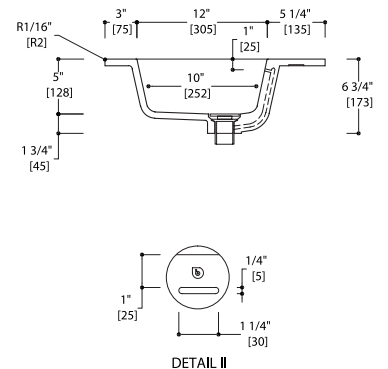

SPECIFICATIONS:

Warranty:	Five Year Limited Warranty (Residential) One Year Warranty (Commercial)
Drain hole:	1 3/4" (45mm)
Dimensions:	(WHD) 55 1/4" x 6 3/4" x 20 1/4" (1405mm x 173mm x 515mm)*
Apron Height:	1/2" (15mm)
Material:	blu-stone™
Shipping weight:	79lbs (36KG)
Shipping dimensions:	(WHD) 57 3/4" x 22 3/4" x 9 1/2" (1465mm x 575mm x 240mm)

COLOR / FINISHES:

White matte and gloss as standard

ACCESSORIES:

- Recommend TW121 or TW121-S push button waste

INSTALLATION NOTES:

Install this product according to the installation guide. Our products must be installed by certified professionals only and according to our installation guide as well as federal, provincial / state and local building codes and regulations. Product has an overflow. Deck mount faucet spout must provide a minimum of 5" reach for adequate clearance into basin, minimum 7 1/2" for wall mount faucet spout.

CODES / STANDARDS APPLICABLE:

- ADA
- ASME A112.19.2
- IAPMO / cUPC
- ICC / ANSI A117.1
- CSA
- Fixture dimensions and hydraulic performance meet or exceed ANSI / ASME standard A112.19.2, A112.19.9M and CAN / CSA B 45 requirements.

*Approximate measurements for comparison only.
Note: These dimensions and specifications are subject to change without notice.