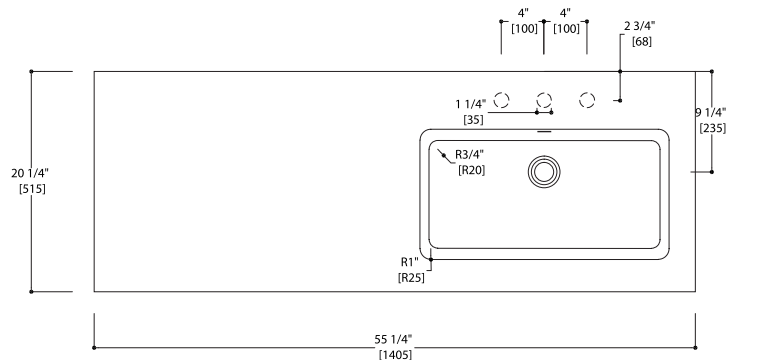

SPECIFICATIONS:

Warranty:	Five Year Limited Warranty (Residential) One Year Warranty (Commercial)
Drain hole:	1 3/4" (45mm)
Dimensions:	(WHD) 55 1/4" x 6 3/4" x 20 1/4" (1405mm x 173mm x 515mm)*
Apron Height:	1/2" (15mm)
Material:	blu-stone™
Shipping weight:	79lbs (36KG)
Shipping dimensions:	(WHD) 57 3/4" x 22 3/4" x 9 1/2" (1465mm x 575mm x 240mm)

COLOR / FINISHES:

White matte and gloss as standard

ACCESSORIES:

- Recommend TW121 or TW121-S push button waste

INSTALLATION NOTES:

Install this product according to the installation guide. Our products must be installed by certified professionals only and according to our installation guide as well as federal, provincial / state and local building codes and regulations. Product has an overflow. Deck mount faucet spout must provide a minimum of 5" reach for adequate clearance into basin, minimum 7 1/2" for wall mount faucet spout.

*Approximate measurements for comparison only.
Note: These dimensions and specifications are subject to change without notice.