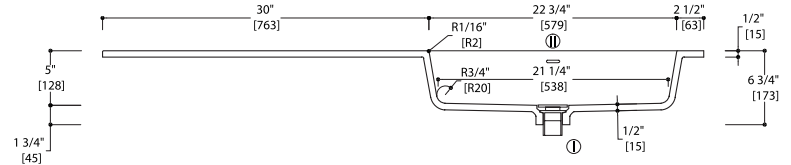

SPECIFICATIONS:

Warranty:	Five Year Limited Warranty (Residential) One Year Warranty (Commercial)
Drain hole:	1 3/4" (45mm)
Dimensions:	(WHD) 55 1/4" x 6 3/4" x 20 1/4" (1405mm x 173mm x 515mm)*
Apron Height:	1/2" (15mm)
Material:	blu-stone™
Shipping weight:	79lbs (36KG)
Shipping dimensions:	(WHD) 57 3/4" x 22 3/4" x 9 1/2" (1465mm x 575mm x 240mm)

COLOR / FINISHES:

White matte and gloss as standard

ACCESSORIES:

- Recommend TW121 or TW121-S push button waste

INSTALLATION NOTES:

Install this product according to the installation guide. Our products must be installed by certified professionals only and according to our installation guide as well as federal, provincial / state and local building codes and regulations. Product has an overflow. Deck mount faucet spout must provide a minimum of 5" reach for adequate clearance into basin, minimum 7 1/2" for wall mount faucet spout.

CODES / STANDARDS APPLICABLE:

- ADA
- ASME A112.19.2
- IAPMO / cUPC
- ICC / ANSI A117.1
- CSA
- Fixture dimensions and hydraulic performance meet or exceed ANSI / ASME standard A112.19.2, A112.19.9M and CAN / CSA B 45 requirements.

*Approximate measurements for comparison only.
Note: These dimensions and specifications are subject to change without notice.