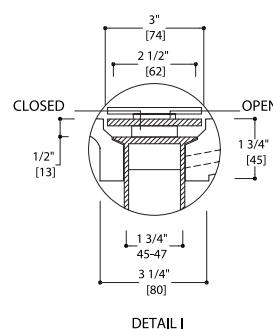

SPECIFICATIONS:

Warranty:	Five Year Limited Warranty (Residential) One Year Warranty (Commercial)
Drain hole:	1 3/4" (45mm)
Dimensions:	(WHD) 55 1/4" x 6 3/4" x 20 1/4" (1405mm x 173mm x 515mm)*
Apron Height:	1/2" (15mm)
Material:	blu-stone™
Shipping weight:	79lbs (36KG)
Shipping dimensions:	(WHD) 57 3/4" x 22 3/4" x 9 1/2" (1465mm x 575mm x 240mm)

COLOR / FINISHES:

White matte and gloss as standard

ACCESSORIES:

- Recommend TW121 or TW121-S push button waste

INSTALLATION NOTES:

Install this product according to the installation guide. Our products must be installed by certified professionals only and according to our installation guide as well as federal, provincial / state and local building codes and regulations. Product has an overflow. Deck mount faucet spout must provide a minimum of 5" reach for adequate clearance into basin, minimum 7 1/2" for wall mount faucet spout.

CODES / STANDARDS APPLICABLE:

- ADA
- ASME A112.19.2
- IAPMO / cUPC
- ICC / ANSI A117.1
- CSA
- Fixture dimensions and hydraulic performance meet or exceed ANSI / ASME standard A112.19.2, A112.19.9M and CAN / CSA B 45 requirements.

*Approximate measurements for comparison only.
Note: These dimensions and specifications are subject to change without notice.