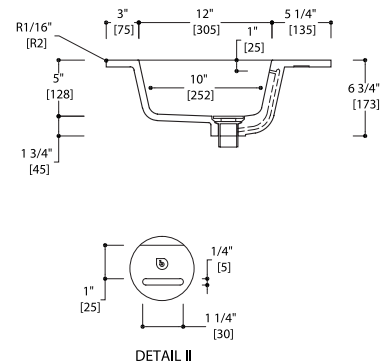

SPECIFICATIONS:

Warranty:	Five Year Limited Warranty (Residential) One Year Warranty (Commercial)
Drain hole:	1 3/4" (45mm)
Dimensions:	(WHD) 55 1/4" x 6 3/4" x 20 1/4" (1405mm x 173mm x 515mm)*
Apron Height:	1/2" (15mm)
Material:	blu-stone™
Shipping weight:	79lbs (36KG)
Shipping dimensions:	(WHD) 57 3/4" x 22 3/4" x 9 1/2" (1465mm x 575mm x 240mm)

COLOR / FINISHES:

White matte and gloss as standard

ACCESSORIES:

- Recommend TW121 or TW121-S push button waste

INSTALLATION NOTES:

Install this product according to the installation guide. Our products must be installed by certified professionals only and according to our installation guide as well as federal, provincial / state and local building codes and regulations. Product has an overflow. Deck mount faucet spout must provide a minimum of 5" reach for adequate clearance into basin, minimum 7 1/2" for wall mount faucet spout.

CODES / STANDARDS APPLICABLE:

- ADA
- ASME A112.19.2
- IAPMO / cUPC
- ICC / ANSI A117.1
- CSA
- Fixture dimensions and hydraulic performance meet or exceed ANSI / ASME standard A112.19.2, A112.19.9M and CAN / CSA B 45 requirements.

*Approximate measurements for comparison only.
Note: These dimensions and specifications are subject to change without notice.