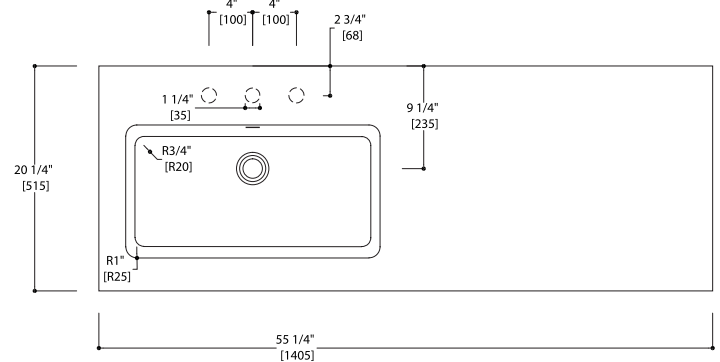

SPECIFICATIONS:

Warranty:	Five Year Limited Warranty (Residential) One Year Warranty (Commercial)
Drain hole:	1 3/4" (45mm)
Dimensions:	(WHD) 55 1/4" x 6 3/4" x 20 1/4" (1405mm x 173mm x 515mm)*
Apron Height:	1/2" (15mm)
Material:	blu-stone™
Shipping weight:	79lbs (36KG)
Shipping dimensions:	(WHD) 57 3/4" x 22 3/4" x 9 1/2" (1465mm x 575mm x 240mm)

COLOR / FINISHES:

White matte and gloss as standard

ACCESSORIES:

- Recommend TW121 or TW121-S push button waste

INSTALLATION NOTES:

Install this product according to the installation guide. Our products must be installed by certified professionals only and according to our installation guide as well as federal, provincial / state and local building codes and regulations. Product has an overflow. Deck mount faucet spout must provide a minimum of 5" reach for adequate clearance into basin, minimum 7 1/2" for wall mount faucet spout.

CODES / STANDARDS APPLICABLE:

- ADA
- ASME A112.19.2
- IAPMO / cUPC
- ICC / ANSI A117.1
- CSA
- Fixture dimensions and hydraulic performance meet or exceed ANSI / ASME standard A112.19.2, A112.19.9M and CAN / CSA B 45 requirements.

*Approximate measurements for comparison only.
Note: These dimensions and specifications are subject to change without notice.