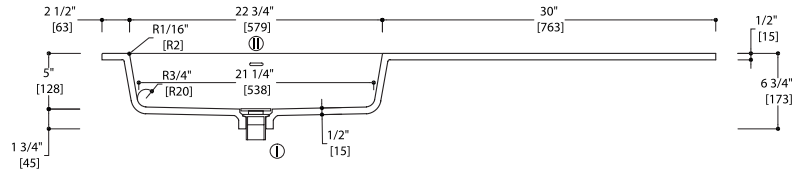

SPECIFICATIONS:

Warranty:	Five Year Limited Warranty (Residential) One Year Warranty (Commercial)
Drain hole:	1 3/4" (45mm)
Dimensions:	(WHD) 55 1/4" x 6 3/4" x 20 1/4" (1405mm x 173mm x 515mm)*
Apron Height:	1/2" (15mm)
Material:	blu-stone™
Shipping weight:	79lbs (36KG)
Shipping dimensions:	(WHD) 57 3/4" x 22 3/4" x 9 1/2" (1465mm x 575mm x 240mm)

COLOR / FINISHES:

White matte and gloss as standard

ACCESSORIES:

- Recommend TW121 or TW121-S push button waste

INSTALLATION NOTES:

Install this product according to the installation guide. Our products must be installed by certified professionals only and according to our installation guide as well as federal, provincial / state and local building codes and regulations. Product has an overflow. Deck mount faucet spout must provide a minimum of 5" reach for adequate clearance into basin, minimum 7 1/2" for wall mount faucet spout.

CODES / STANDARDS APPLICABLE:

- ADA
- ASME A112.19.2
- IAPMO / cUPC
- ICC / ANSI A117.1
- CSA
- Fixture dimensions and hydraulic performance meet or exceed ANSI / ASME standard A112.19.2, A112.19.9M and CAN / CSA B 45 requirements.

*Approximate measurements for comparison only.
Note: These dimensions and specifications are subject to change without notice.