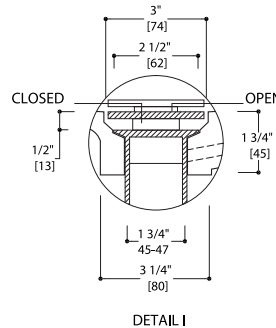

SPECIFICATIONS:

Warranty:	Five Year Limited Warranty (Residential) One Year Warranty (Commercial)
Drain hole:	1 3/4" (45mm)
Dimensions:	(WHD) 55 1/4" x 6 3/4" x 20 1/4" (1405mm x 173mm x 515mm)*
Apron Height:	1/2" (15mm)
Material:	blu-stone™
Shipping weight:	79lbs (36KG)
Shipping dimensions:	(WHD) 57 3/4" x 22 3/4" x 9 1/2" (1465mm x 575mm x 240mm)

COLOR / FINISHES:

White matte and gloss as standard

ACCESSORIES:

- Recommend TW121 or TW121-S push button waste

INSTALLATION NOTES:

Install this product according to the installation guide. Our products must be installed by certified professionals only and according to our installation guide as well as federal, provincial / state and local building codes and regulations. Product has an overflow. Deck mount faucet spout must provide a minimum of 5" reach for adequate clearance into basin, minimum 7 1/2" for wall mount faucet spout.

CODES / STANDARDS APPLICABLE:

- ADA
- ASME A112.19.2
- IAPMO / cUPC
- ICC / ANSI A117.1
- CSA
- Fixture dimensions and hydraulic performance meet or exceed ANSI / ASME standard A112.19.2, A112.19.9M and CAN / CSA B 45 requirements.

*Approximate measurements for comparison only.
Note: These dimensions and specifications are subject to change without notice.