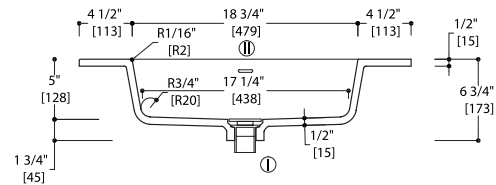

SPECIFICATIONS:

Warranty:	Five Year Limited Warranty (Residential) One Year Warranty (Commercial)
Drain hole:	1 3/4" (45mm)
Dimensions:	(WHD) 27 3/4" x 6 3/4" x 20 1/4" (705mm x 173mm x 515mm)*
Apron Height:	1/2" (15mm)
Material:	blu·stone™
Shipping weight:	48.5lbs (22KG)
Shipping dimensions:	(WHD) 29 3/4" x 22 1/4" x 8 3/4" (755mm x 565mm x 223mm)

COLOR / FINISHES:

White matte and gloss as standard

ACCESSORIES:

- Recommend TW121 or TW121-S push button waste

INSTALLATION NOTES:

Install this product according to the installation guide. Our products must be installed by certified professionals only and according to our installation guide as well as federal, provincial / state and local building codes and regulations. Product has an overflow. Deck mount faucet spout must provide a minimum of 5" reach for adequate clearance into basin, minimum 7 1/2" for wall mount faucet spout.

CODES / STANDARDS APPLICABLE:

- ADA
- ASME A112.19.2
- IAPMO / cUPC
- ICC / ANSI A117.1
- CSA B 45
- Fixture dimensions and hydraulic performance meet or exceed ANSI / ASME standard A112.19.2, A112.19.9M and CAN / CSA B 45 requirements.

*Approximate measurements for comparison only.
Note: These dimensions and specifications are subject to change without notice.