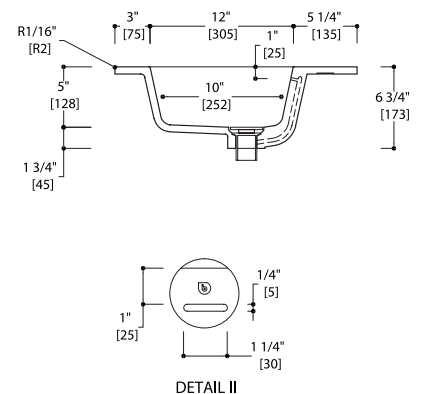

SPECIFICATIONS:

Warranty:	Five Year Limited Warranty (Residential) One Year Warranty (Commercial)
Drain hole:	1 3/4" (45mm)
Dimensions:	(WHD) 27 3/4" x 6 3/4" x 20 1/4" (705mm x 173mm x 515mm)*
Apron Height:	1/2" (15mm)
Material:	blu·stone™
Shipping weight:	48.5lbs (22KG)
Shipping dimensions:	(WHD) 29 3/4" x 22 1/4" x 8 3/4" (755mm x 565mm x 223mm)

COLOR / FINISHES:

White matte and gloss as standard

ACCESSORIES:

- Recommend TW121 or TW121-S push button waste

INSTALLATION NOTES:

Install this product according to the installation guide. Our products must be installed by certified professionals only and according to our installation guide as well as federal, provincial / state and local building codes and regulations. Product has an overflow. Deck mount faucet spout must provide a minimum of 5" reach for adequate clearance into basin, minimum 7 1/2" for wall mount faucet spout.

CODES / STANDARDS APPLICABLE:

- ADA
- ASME A112.19.2
- IAPMO / cUPC
- ICC / ANSI A117.1
- CSA B 45
- Fixture dimensions and hydraulic performance meet or exceed ANSI / ASME standard A112.19.2, A112.19.9M and CAN / CSA B 45 requirements.

*Approximate measurements for comparison only.
Note: These dimensions and specifications are subject to change without notice.