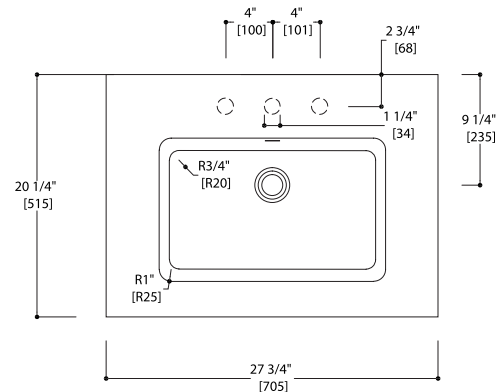

SPECIFICATIONS:

Warranty:	Five Year Limited Warranty (Residential) One Year Warranty (Commercial)
Drain hole:	1 3/4" (45mm)
Dimensions:	(WHD) 27 3/4" x 6 3/4" x 20 1/4" (705mm x 173mm x 515mm)*
Apron Height:	1/2" (15mm)
Material:	blu·stone™
Shipping weight:	48.5lbs (22KG)
Shipping dimensions:	(WHD) 29 3/4" x 22 1/4" x 8 3/4" (755mm x 565mm x 223mm)

COLOR / FINISHES:

White matte and gloss as standard

ACCESSORIES:

- Recommend TW121 or TW121-S push button waste

INSTALLATION NOTES:

Install this product according to the installation guide. Our products must be installed by certified professionals only and according to our installation guide as well as federal, provincial / state and local building codes and regulations. Product has an overflow. Deck mount faucet spout must provide a minimum of 5" reach for adequate clearance into basin, minimum 7 1/2" for wall mount faucet spout.

CODES / STANDARDS APPLICABLE:

- ADA
- ASME A112.19.2
- IAPMO / cUPC
- ICC / ANSI A117.1
- CSA B 45
- Fixture dimensions and hydraulic performance meet or exceed ANSI / ASME standard A112.19.2, A112.19.9M and CAN / CSA B 45 requirements.

*Approximate measurements for comparison only.
Note: These dimensions and specifications are subject to change without notice.