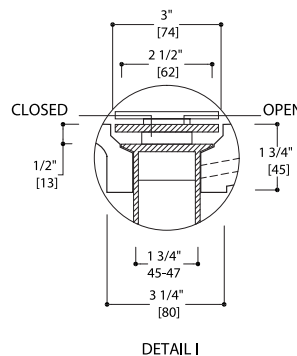

SPECIFICATIONS:

Warranty:	Five Year Limited Warranty (Residential) One Year Warranty (Commercial)
Drain hole:	1 3/4" (45mm)
Dimensions:	(WHD) 27 3/4" x 6 3/4" x 20 1/4" (705mm x 173mm x 515mm)*
Apron Height:	1/2" (15mm)
Material:	blu·stone™
Shipping weight:	48.5lbs (22KG)
Shipping dimensions:	(WHD) 29 3/4" x 22 1/4" x 8 3/4" (755mm x 565mm x 223mm)

COLOR / FINISHES:

White matte and gloss as standard

ACCESSORIES:

- Recommend TW121 or TW121-S push button waste

INSTALLATION NOTES:

Install this product according to the installation guide. Our products must be installed by certified professionals only and according to our installation guide as well as federal, provincial / state and local building codes and regulations. Product has an overflow. Deck mount faucet spout must provide a minimum of 5" reach for adequate clearance into basin, minimum 7 1/2" for wall mount faucet spout.

CODES / STANDARDS APPLICABLE:

- ADA
- ASME A112.19.2
- IAPMO / cUPC
- ICC / ANSI A117.1
- CSA B 45
- Fixture dimensions and hydraulic performance meet or exceed ANSI / ASME standard A112.19.2, A112.19.9M and CAN / CSA B 45 requirements.

*Approximate measurements for comparison only.
Note: These dimensions and specifications are subject to change without notice.