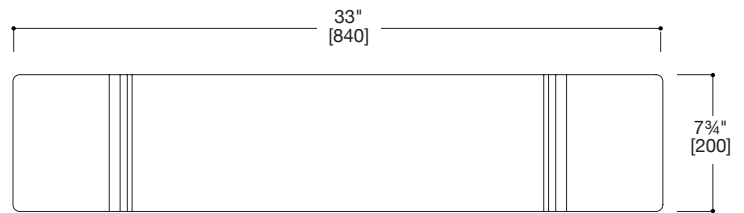

CODES / STANDARDS APPLICABLE:

- Meets or exceeds ANSI / ASME standard
  CSA B45.5.11 / IAPMO Z124
- IAPMO / ANSI Z124.8
- CSA

*Approximate measurements for comparison only.

Note: These dimensions and specifications are subject to change without notice.