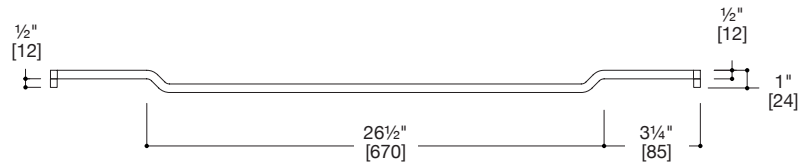

BTDECK840 SPECIFICATIONS

blu·stone™ bathtub deck-trey

DESCRIPTION:

- Seamless blu·stone™ bathtub deck-trey
- Made of blu·stone™ providing the look & feel of natural stone
- Exceptionally durable material
- Non-porous, stain resistant surface that does not require sealing
- Does not promote bacteria, mold or fungi
- Coordinates with a range of blu·stone™ bathtubs

SPECIFICATIONS: Warranty:

Five Year Limited Warranty (Residential)

Dimensions: One Year Warranty (Commercial)

(WHD) 33" x 1/2" x 7 3/4"

Material: (8400mm x 12mm x 200mm)*
blu·stone™

COLOR/FINISH:

White matte or gloss available

CODES / STANDARDS APPLICABLE:

- Meets or exceeds ANSI / ASME standard
CSA B45.5.11 / IAPMO Z124
- IAPMO / ANSI Z124.8
- CSA

*Approximate measurements for comparison only.

Note: These dimensions and specifications are subject to change without notice.