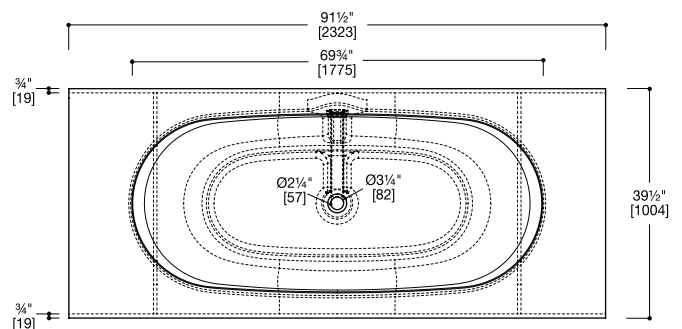

BATHTUB SPECIFICATIONS:

Basin Area:	69¾" (1773mm) x 30½" (775mm)*
Top Area:	91½" (2323mm) x 39½" (1004mm)*
To Overflow:	3½" (90mm)*
Water Depth:	15" (380mm)*
Capacity:	77G (290L)*
Slope of Backrest:	60°
Weight:	441lbs (200kg)
Hot water supply req'd:	Should be 70% of water capacity of tub or greater
Warranty:	Five Year Warranty (Residential use) One Year Warranty (Commercial use)
Material:	blu-stone™
Shipping Weight:	639lbs (290kg)*
Shipping Dimensions:	(LWH) 103½" x 52½" x 29½" (2630mm x 1335mm x 751mm)*

BATHTUB FINISH:
White Matte (Tier 2)

INSTALLATION NOTES:

Install this product according to the installation guide. Floor support under bath must provide for a minimum of 1400 lbs (635kg). Installation will vary. Our products must be installed by certified professionals only and according to our installation guide as well as federal, provincial / state a local building codes and regulations

CODES / STANDARDS APPLICABLE:

- Meets or exceeds ANSI / ASME standard
  CSA B45.5.11 / IAPMO Z124
- IAPMO / ANSI Z124.8
- CSA

*Approximate measurements for comparison only.
Note: These dimensions and specifications are subject to change without notice.