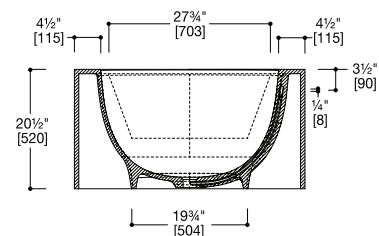

BATHTUB SPECIFICATIONS:

Basin Area:	69¾" (1773mm) x 30½" (775mm)*
Top Area:	91½" (2323mm) x 39½" (1004mm)*
To Overflow:	3½" (90mm)*
Water Depth:	15" (380mm)*
Capacity:	77G (290L)*
Slope of Backrest:	60°
Weight:	441lbs (200kg)
Hot water supply req'd:	Should be 70% of water capacity of tub or greater
Warranty:	Five Year Warranty (Residential use) One Year Warranty (Commercial use)
Material:	blu-stone™
Shipping Weight:	639lbs (290kg)*
Shipping Dimensions:	(LWH) 103½" x 52½" x 29½" (2630mm x 1335mm x 751mm)*

BATHTUB FINISH:
White Matte (Tier 2)

INSTALLATION NOTES:

Install this product according to the installation guide. Floor support under bath must provide for a minimum of 1400 lbs (635kg). Installation will vary. Our products must be installed by certified professionals only and according to our installation guide as well as federal, provincial / state a local building codes and regulations

CODES / STANDARDS APPLICABLE:

- Meets or exceeds ANSI / ASME standard
  CSA B45.5.11 / IAPMO Z124
- IAPMO / ANSI Z124.8
- CSA

*Approximate measurements for comparison only.
Note: These dimensions and specifications are subject to change without notice.