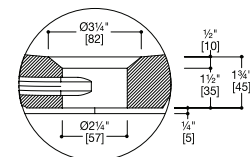

BATHTUB SPECIFICATIONS:

Basin Area:	69¾" (1773mm) x 30½" (775mm)*
Top Area:	91½" (2323mm) x 39½" (1004mm)*
To Overflow:	3½" (90mm)*
Water Depth:	15" (380mm)*
Capacity:	77G (290L)*
Slope of Backrest:	60°
Weight:	441lbs (200kg)
Hot water supply req'd:	Should be 70% of water capacity of tub or greater
Warranty:	Five Year Warranty (Residential use) One Year Warranty (Commercial use)
Material:	blu-stone™
Shipping Weight:	639lbs (290kg)*
Shipping Dimensions:	(LWH) 103½" x 52½" x 29½" (2630mm x 1335mm x 751mm)*

BATHTUB FINISH:
White Matte (Tier 2)

INSTALLATION NOTES:

Install this product according to the installation guide. Floor support under bath must provide for a minimum of 1400 lbs (635kg). Installation will vary. Our products must be installed by certified professionals only and according to our installation guide as well as federal, provincial / state a local building codes and regulations

CODES / STANDARDS APPLICABLE:

- Meets or exceeds ANSI / ASME standard
  CSA B45.5.11 / IAPMO Z124
- IAPMO / ANSI Z124.8
- CSA

*Approximate measurements for comparison only.
Note: These dimensions and specifications are subject to change without notice.