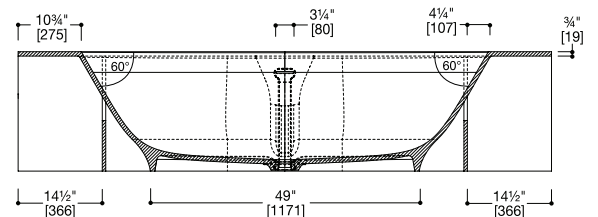

BATHTUB SPECIFICATIONS:

Basin Area:	69¾" (1773mm) x 30½" (775mm)*
Top Area:	91½" (2323mm) x 39½" (1004mm)*
To Overflow:	3½" (90mm)*
Water Depth:	15" (380mm)*
Capacity:	77G (290L)*
Slope of Backrest:	60°
Weight:	441lbs (200kg)
Hot water supply req'd:	Should be 70% of water capacity of tub or greater
Warranty:	Five Year Warranty (Residential use) One Year Warranty (Commercial use)
Material:	blu-stone™
Shipping Weight:	639lbs (290kg)*
Shipping Dimensions:	(LWH) 103½" x 52½" x 29½" (2630mm x 1335mm x 751mm)*

BATHTUB FINISH:
White Matte (Tier 2)

INSTALLATION NOTES:

Install this product according to the installation guide. Floor support under bath must provide for a minimum of 1400 lbs (635kg). Installation will vary. Our products must be installed by certified professionals only and according to our installation guide as well as federal, provincial / state a local building codes and regulations

CODES / STANDARDS APPLICABLE:

- Meets or exceeds ANSI / ASME standard
  CSA B45.5.11 / IAPMO Z124
- IAPMO / ANSI Z124.8
- CSA

*Approximate measurements for comparison only.
Note: These dimensions and specifications are subject to change without notice.