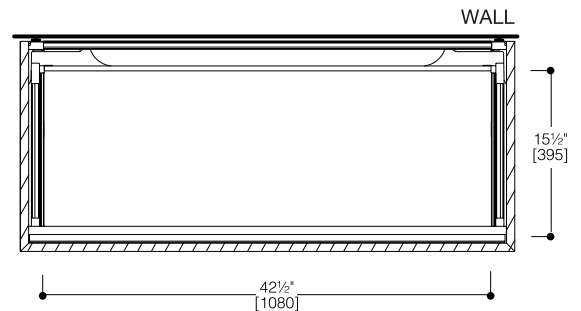

SPECIFICATIONS:

Dimensions: (WHD) 47¼" x 19" x 20¼"
(1200mm x 480mm x 515mm)*

Shipping Dimensions (WHD) 51½" x 23¼" x 24¼"
(1310mm x 590mm x 615mm)

Warranty: Five Year Limited Warranty (Residential)
One Year Warranty (Commercial)

FXV1-1200 + FV1D-1200 SPECIFICATIONS

45° FENIX collection

FULL series 1200 wall-mount vanity

FRONT VIEW

SIDE VIEW

WALL DRILLING SCHEME FOR VANITY

TOP DRAWER VIEW

VANITY TOP VIEW