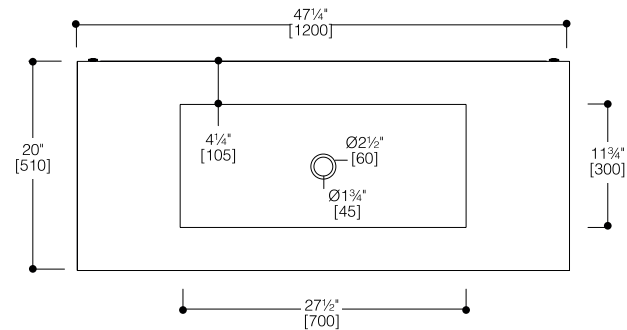

FXV1-1200 + FV1D-1200 SPECIFICATIONS

45° FENIX collection

FULL series 1200 wall-mount vanity

FRONT VIEW

SIDE VIEW

WALL DRILLING SCHEME FOR VANITY

TOP DRAWER VIEW

VANITY TOP VIEW