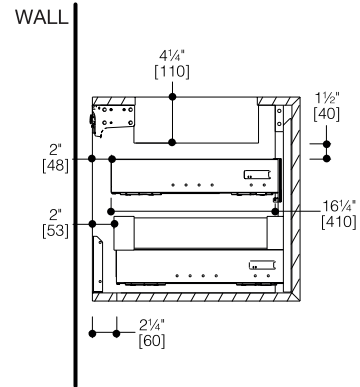

C

Solid rust free powder coating metal drawer with side glass Hettich soft closing system

Drawer organization included

*Approximate measurements for comparison only.

Note: These dimensions and specifications are subject to change without notice.

FXV1-1200 + FV1D-1200 SPECIFICATIONS

45° FENIX collection

FULL series 1200 wall-mount vanity

FRONT VIEW

SIDE VIEW

WALL DRILLING SCHEME FOR VANITY

TOP DRAWER VIEW

VANITY TOP VIEW