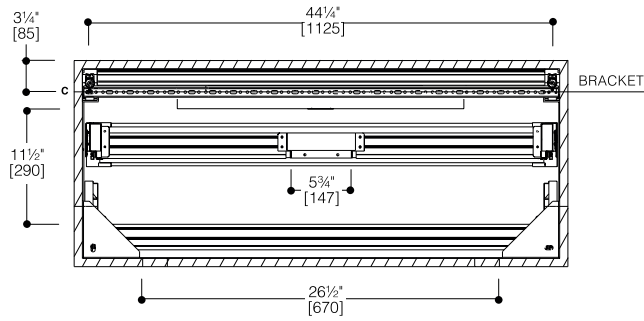

SPECIFICATIONS:

Dimensions: (WHD) 47¼" x 19" x 20¼"
(1200mm x 480mm x 515mm)*

Shipping Dimensions (WHD) 51½" x 23¼" x 24¼"
(1310mm x 590mm x 615mm)

Warranty: Five Year Limited Warranty (Residential)
One Year Warranty (Commercial)

FXV1-1200 + FV1D-1200 SPECIFICATIONS

45° FENIX collection

FULL series 1200 wall-mount vanity

FRONT VIEW

SIDE VIEW

WALL DRILLING SCHEME FOR VANITY

TOP DRAWER VIEW

VANITY TOP VIEW