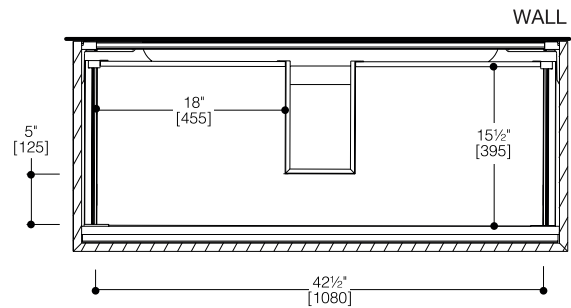

SPECIFICATIONS:

Dimensions: (WHD) 47¼" x 19" x 20¼"
(1200mm x 480mm x 515mm)*

Shipping Dimensions (WHD) 51½" x 23¼" x 24¼"
(1310mm x 590mm x 615mm)

Warranty: Five Year Limited Warranty (Residential)
One Year Warranty (Commercial)

FXV1-1200 + FV1D-1200 SPECIFICATIONS

45° FENIX collection

FULL series 1200 wall-mount vanity

FRONT VIEW

SIDE VIEW

WALL DRILLING SCHEME FOR VANITY

TOP DRAWER VIEW

VANITY TOP VIEW