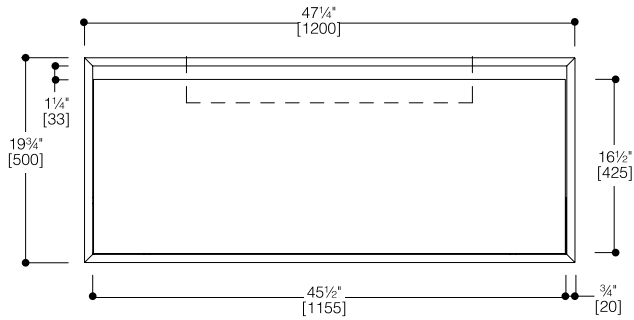

SPECIFICATIONS:

Dimensions: (WHD) 47¼" x 19" x 20¼"
(1200mm x 480mm x 515mm)*

Shipping Dimensions (WHD) 51½" x 23¼" x 24¼"
(1310mm x 590mm x 615mm)

Warranty: Five Year Limited Warranty (Residential)
One Year Warranty (Commercial)

C

Solid rust free powder coating metal drawer with side glass Hettich soft closing system

Drawer organization included

*Approximate measurements for comparison only.

Note: These dimensions and specifications are subject to change without notice.

FXV1-1200 + FV1D-1200 SPECIFICATIONS

45° FENIX collection

FULL series 1200 wall-mount vanity

FRONT VIEW

SIDE VIEW

WALL DRILLING SCHEME FOR VANITY

TOP DRAWER VIEW

VANITY TOP VIEW