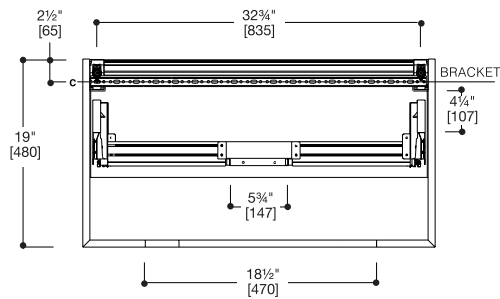

SPECIFICATIONS:

Dimensions: (WHD) 35½" W x 19" H x 20"
(900mm x 480mm x 510mm)*

Shipping Dimensions (WHD) 39¾" x 23¼" x 24¼"
(1010mm x 590mm x 615mm)*

Warranty: Five Year Limited Warranty (Residential)
One Year Warranty (Commercial)

Note: These dimensions and specifications are subject to change without notice.

F45V2-0900 + FV2D-0900 SPECIFICATIONS

45° collection UP series 900 wall-mount vanity

FRONT VIEW

SIDE VIEW

WALL DRILLING SCHEME FOR VANITY