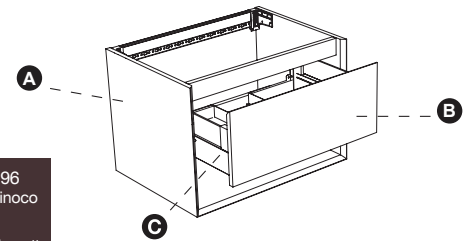

COLORS/FINISHES:

A VANITY FRAME

B DRAWER FRONT

WOOD

LACQUER

LACQUER