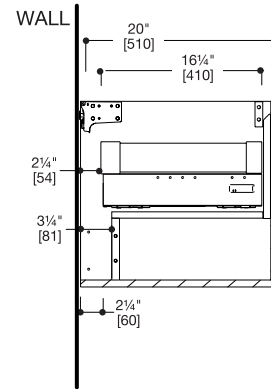

SPECIFICATIONS:

Dimensions: (WHD) 35½" W x 19" H x 20"
(900mm x 480mm x 510mm)*

Shipping Dimensions (WHD) 39¾" x 23¼" x 24¼"
(1010mm x 590mm x 615mm)*

Warranty: Five Year Limited Warranty (Residential)
One Year Warranty (Commercial)

Note: These dimensions and specifications are subject to change without notice.

F45V2-0900 + FV2D-0900 SPECIFICATIONS

45° collection UP series 900 wall-mount vanity

FRONT VIEW

SIDE VIEW

WALL DRILLING SCHEME FOR VANITY