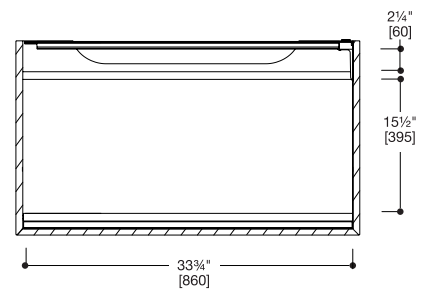

BOTTOM DRAWER VIEW

INSTALLATION NOTES:

Install this product according to the installation guide. Our products must be installed by professionals only and according to our installation guide as well as federal, provincial / state and local building codes and regulations.