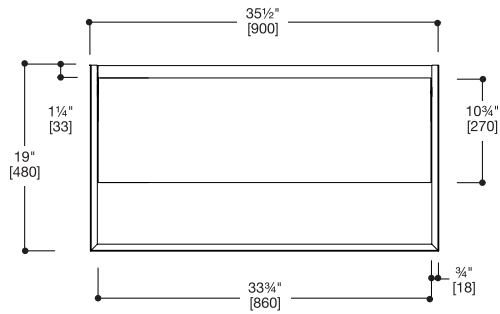

SPECIFICATIONS:

Dimensions: (WHD) 35½" W x 19" H x 20"
(900mm x 480mm x 510mm)*

Shipping Dimensions (WHD) 39¾" x 23¼" x 24¼"
(1010mm x 590mm x 615mm)*

Warranty: Five Year Limited Warranty (Residential)
One Year Warranty (Commercial)

Note: These dimensions and specifications are subject to change without notice.

F45V2-0900 + FV2D-0900 SPECIFICATIONS

45° collection UP series 900 wall-mount vanity

FRONT VIEW

SIDE VIEW

WALL DRILLING SCHEME FOR VANITY