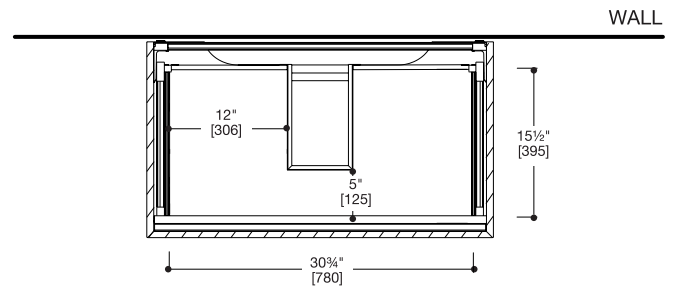

SPECIFICATIONS:

Dimensions: (WHD) 35½" W x 19" H x 20"
(900mm x 480mm x 510mm)*

Shipping Dimensions (WHD) 39¾" x 23¼" x 24¼"
(1010mm x 590mm x 615mm)*

Warranty: Five Year Limited Warranty (Residential)
One Year Warranty (Commercial)

Note: These dimensions and specifications are subject to change without notice.

F45V2-0900 + FV2D-0900 SPECIFICATIONS

45° collection UP series 900 wall-mount vanity

FRONT VIEW

SIDE VIEW

WALL DRILLING SCHEME FOR VANITY