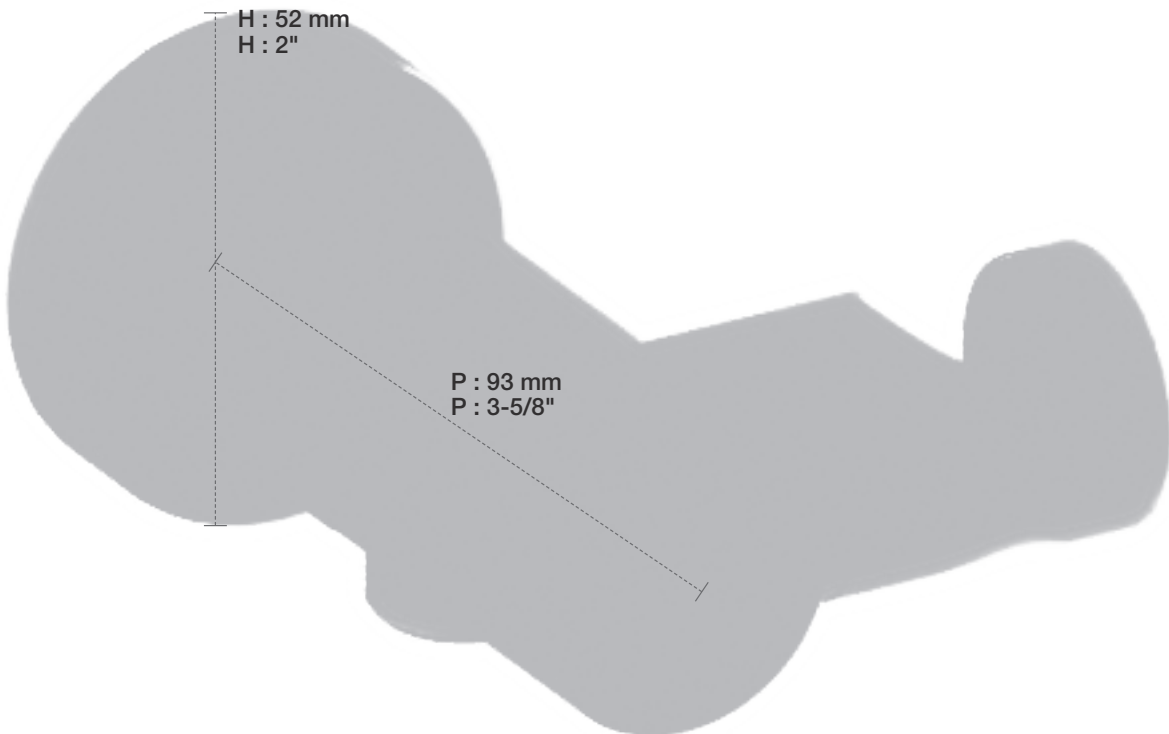

BARiL

Fiche Technique / Spec Sheet

RAC-9001-19-xx

STYLE × FONCTION

Description

- Support pour douchette et coude de raccordement mural
- Connexion 1/2"F
- *Wall shower holder and supply elbow connector*
- *1/2"F connection*

Finis disponibles / Available finishes

- CC: Chrome / *Chrome*
- NN: Nickel / *Nickel*
- GG: Or / *Gold*
- **: Fini spécial / *Special finish*