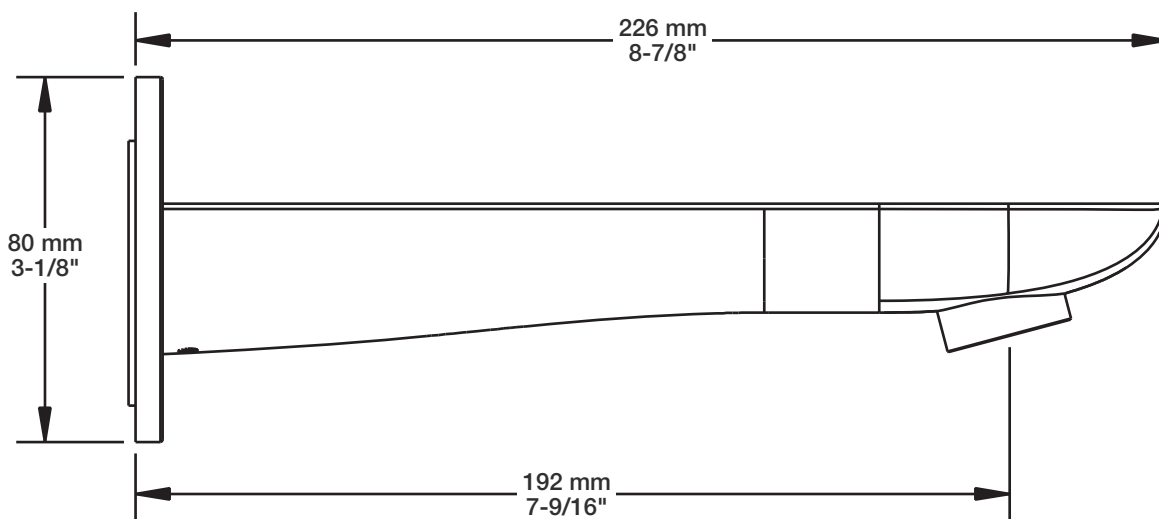

BARiL

Fiche Technique / Spec Sheet

BEC-0520-45-xx

STYLE × FONCTION

Description

- Bec de bain Sens sans inverseur
- "Slip-on" installation
- Sens tub spout without diverter
- "Slip-on" installation

Finis disponibles / Available finishes

- CC: Chrome / *Chrome*
- NN: Nickel brossé / *Brushed Nickel*
- KK: Noir mat / *Matte Black*
- **: Fini spécial / *Special finish*
- GG: Or / *Gold*

Perçage pour l'installation
Hole size for installation

Min: Ø 20mm (3/4")

Max: Ø 35mm (1-3/8")