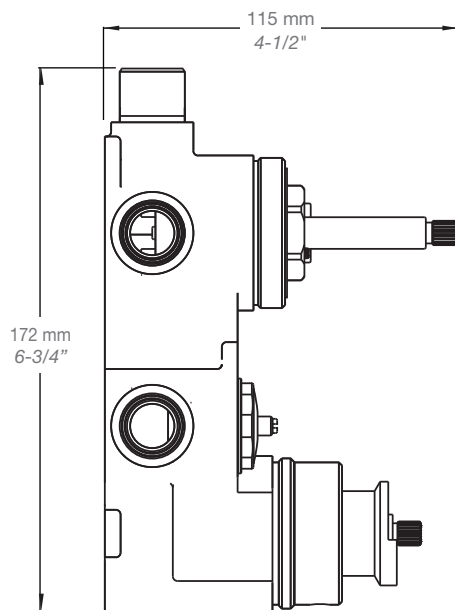

Inclus / Included

RVA-9530-00-B