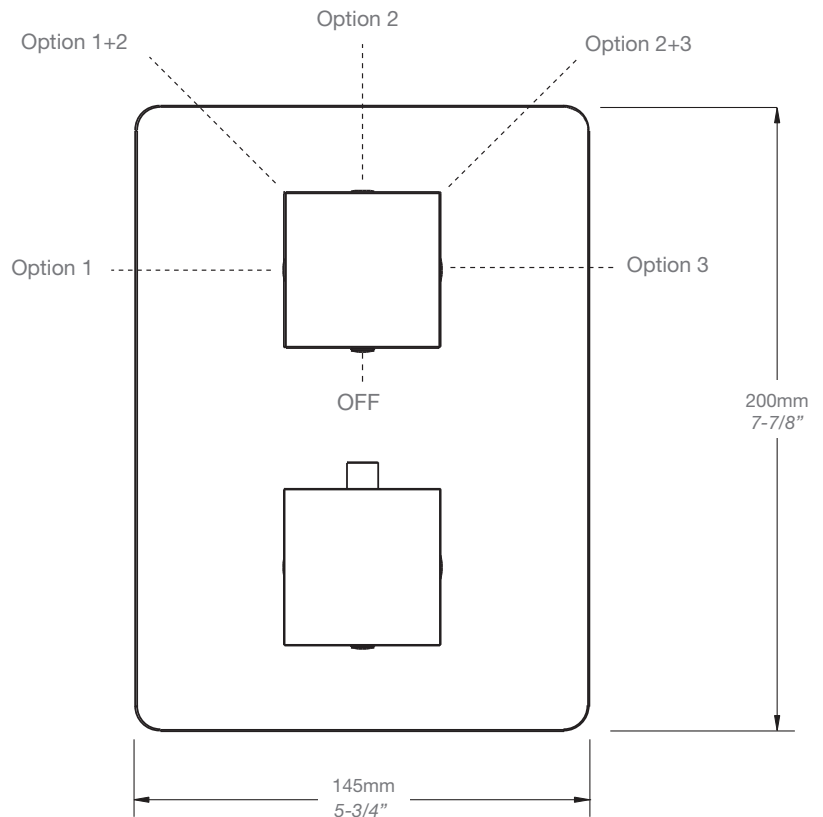

T95-9530-00-xx

BARiL

STYLE × FONCTION

Fiche Technique / Spec Sheet

BEC-0520-95-xx

Description

- Bec de bain chute LIB sans inverseur
- Installation "slip-on"
- LIB waterfall tub spout without diverter
- "Slip-on" installation