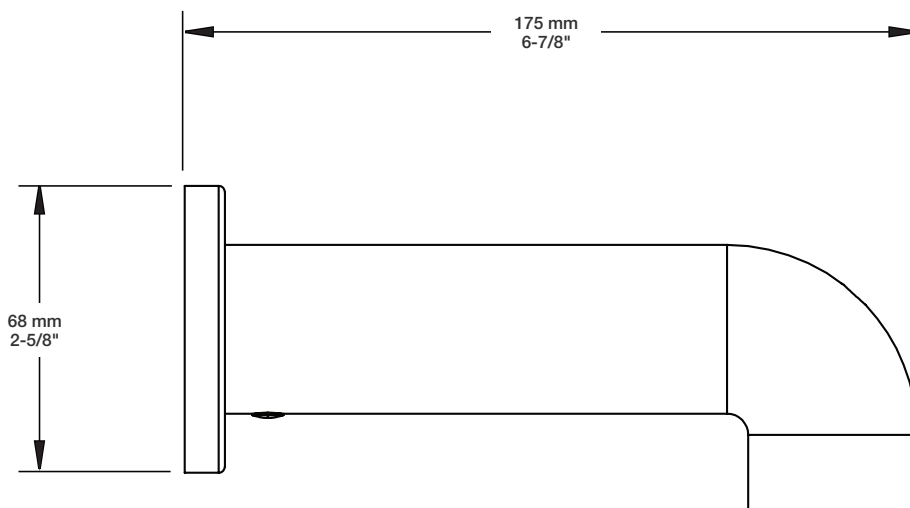

BARiL

Fiche Technique / Spec Sheet

BEC-0520-73-xx

STYLE × FONCTION

Description

- Bec de bain 7" rond sans inverseur
- Installation "slip-on"
- Round 7" tub spout without diverter
- "Slip-on" installation

Finis disponibles / Available finishes

- CC: Chrome / *Chrome*
- NN: Nickel brossé / *Brushed Nickel*
- KK: Noir mat / *Matte Black*
- **: Fini spécial / *Special finish*
- GG: Or / *Gold*

Perçage pour l'installation
Hole size for installation

Min: Ø 20mm (3/4")

Max: Ø 35mm (1-3/8")