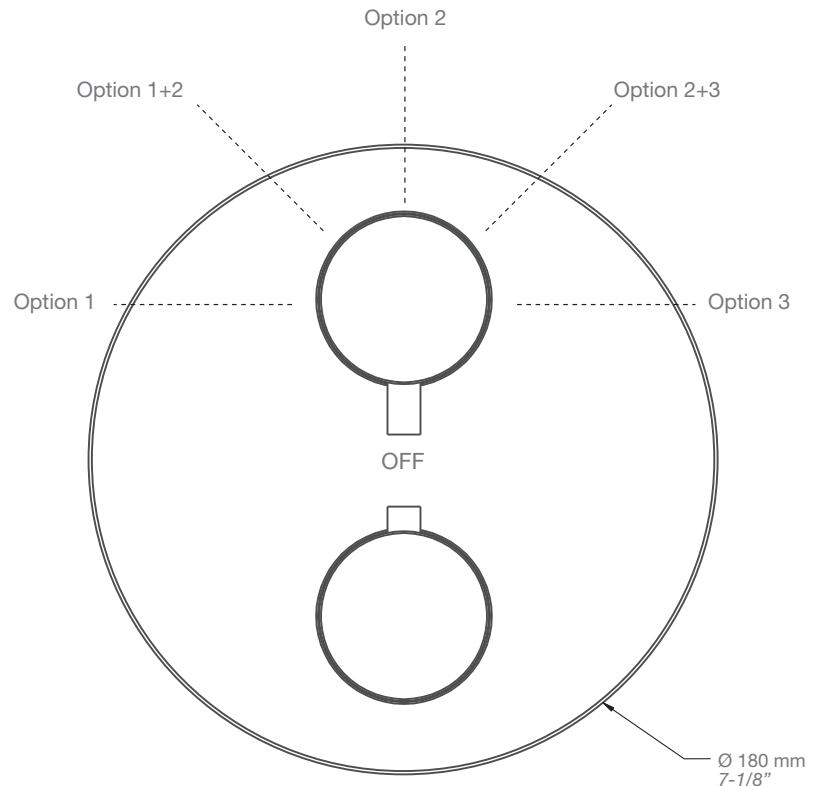

T45-9530-00-xx