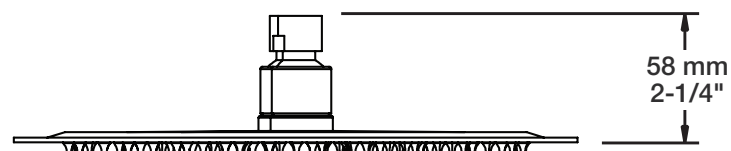

BARIL

Fiche Technique / Spec Sheet

TET-1013-01-xx

STYLE X FONCTION

Description

- Tête de douche ronde 10" anti-calcaire
- Tête mince en acier inoxydable poli
- Round 10" anti-limestone shower head
- Polished stainless steel thin shower head

Finis disponibles / Available finishes

- CC: Chrome / Chrome
- KK: Noir mat / Matte black

Débit / Flow rate (pour option écologiques / for eco friendly options)

TET-1013-01-xx	TET-1013-01-xx-150	TET-1013-01-xx-175
- 7,6 l/min - 80 psi	- 6,6 l/min - 80 psi	- 5,7 l/min - 80 psi
- 2.00 gpm - 80 psi	- 1.75 gpm - 80 psi	- 1.50 gpm - 80 psi