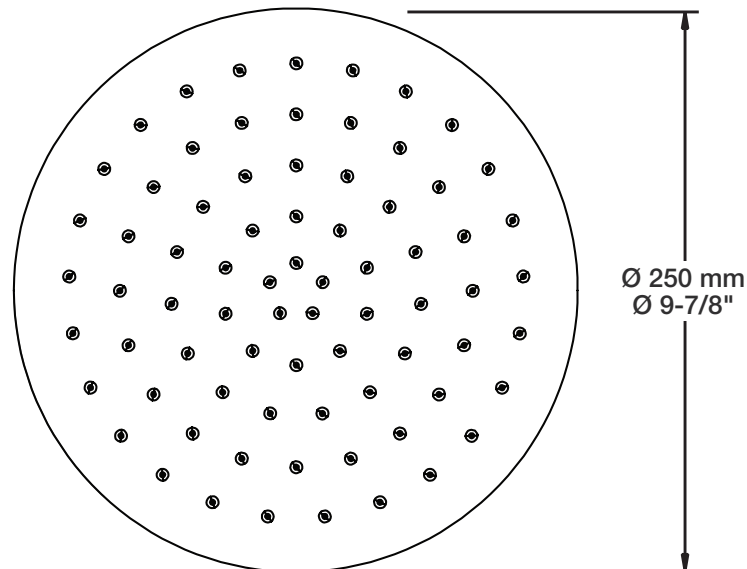

BARIL

Fiche Technique / Spec Sheet

TET-1013-01-xx

STYLE X FONCTION

Description

- Tête de douche ronde 10" anti-calcaire
- Tête mince en acier inoxydable poli
- Round 10" anti-limestone shower head
- Polished stainless steel thin shower head

Finis disponibles / Available finishes

- CC: Chrome / Chrome
- KK: Noir mat / Matte black

Débit / Flow rate (pour option écologiques / for eco friendly options)

TET-1013-01-xx	TET-1013-01-xx-150	TET-1013-01-xx-175
- 7,6 l/min - 80 psi	- 6,6 l/min - 80 psi	- 5,7 l/min - 80 psi
- 2.00 gpm - 80 psi	- 1.75 gpm - 80 psi	- 1.50 gpm - 80 psi