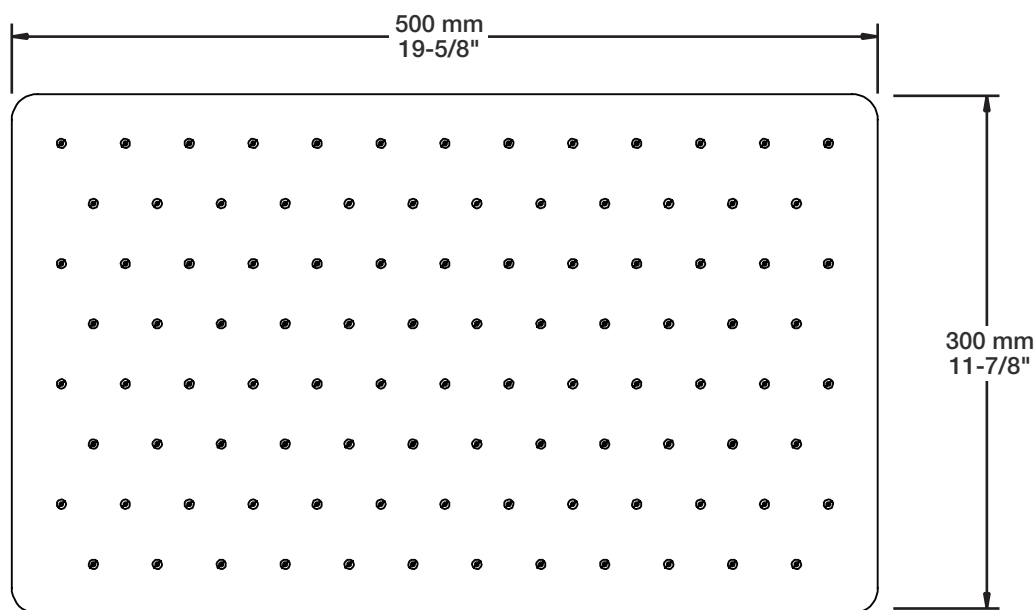

BARiL

Fiche Technique / Spec Sheet

TET-2012-01-xx

STYLE × FONCTION

Description

- Tête de douche rectangulaire 20" x 12" anti-calcaire
- Tête mince en acier inoxydable poli
- Rectangular 20" x 12" anti-limestone shower head
- Polished stainless steel thin shower head

Finis disponibles / Available finishes

- CC: Chrome / Chrome

Débit / Flow rate (pour option écologiques / for eco friendly options)

TET-2012-01-xx	TET-2012-01-xx-175
- 7,6 l/min - 80 psi - 2.00 gpm - 80 psi	- 6,6 l/min - 80 psi - 1.75 gpm - 80 psi