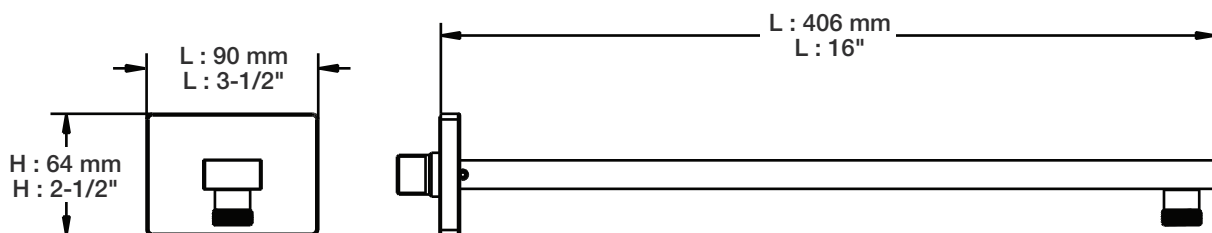

STYLE × FONCTION

Description

- Bras de douche 16" avec rosace
- 16" shower arm with flange

Finis disponibles / Available finishes

- CC: Chrome / Chrome
- NN: Nickel / Nickel
- GG: Or / Gold
- **: Fini spécial / Special finish