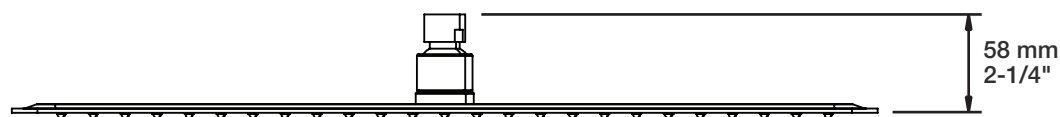

BARiL

Fiche Technique / Spec Sheet

TET-2012-01-xx

STYLE × FONCTION

Description

- Tête de douche rectangulaire 20" x 12" anti-calcaire
- Tête mince en acier inoxydable poli
- Rectangular 20" x 12" anti-limestone shower head
- Polished stainless steel thin shower head

Finis disponibles / Available finishes

- CC: Chrome / Chrome

Débit / Flow rate (pour option écologiques / for eco friendly options)

TET-2012-01-xx	TET-2012-01-xx-175
- 7,6 l/min - 80 psi - 2.00 gpm - 80 psi	- 6,6 l/min - 80 psi - 1.75 gpm - 80 psi